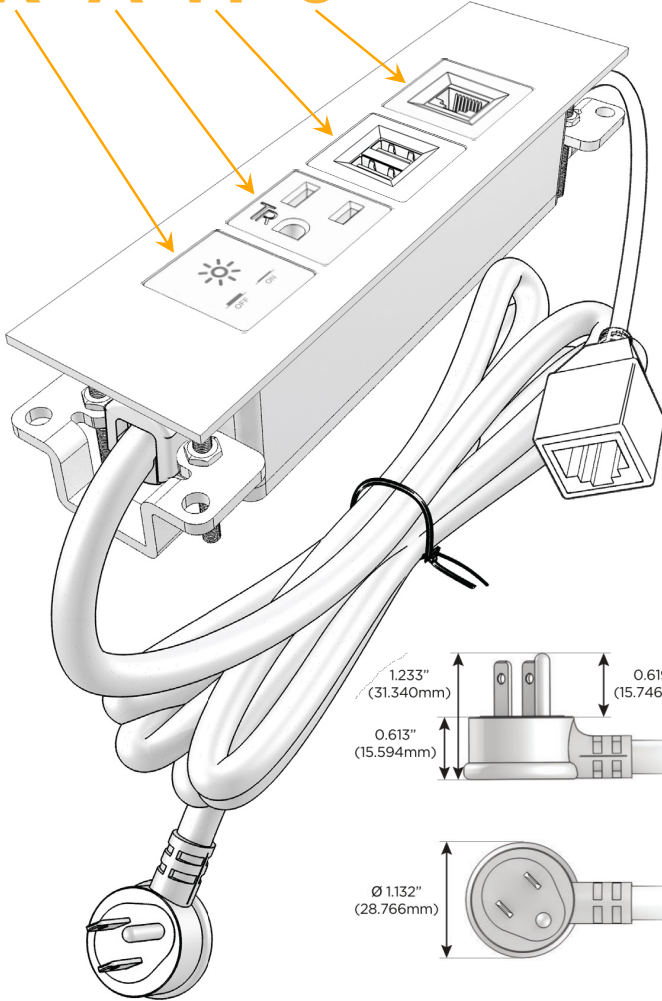

M-POWER-4T

AC POWER & DATA CONNECTIVITY SOLUTION

M-POWER-4T-XAM6-S3ATP

Specs:

Modules/Ports:

- **X** Switched AC
- **A** Tamper Resistant AC Receptacle
- **M** Double USB-A (Fast Charging Ports - 18W)
- **6** CAT 6

X A M 6

Distributed by

Mormax Company, Inc.

8 Westchester Plaza

Elmsford, NY 10523

914-699-0101

sales@mormax.com

mormax.com