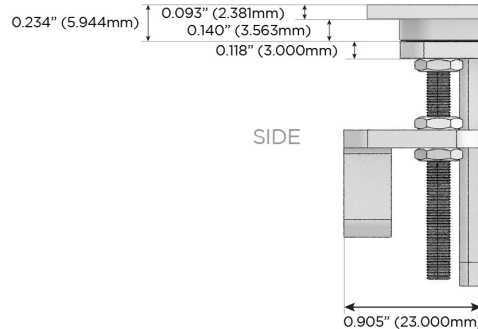

M-POWER-4T

AC POWER & DATA CONNECTIVITY SOLUTION

M-POWER-4T-XAM6-S3ATP

Specs:

Modules/Ports:

- **X** Switched AC
- **A** Tamper Resistant AC Receptacle
- **M** Double USB-A (Fast Charging Ports - 18W)
- **6** CAT 6

X A M 6

Distributed by

Mormax Company, Inc.

8 Westchester Plaza

Elmsford, NY 10523

914-699-0101

sales@mormax.com

mormax.com