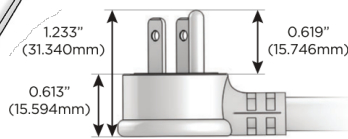

M-POWER-4T

AC POWER & DATA CONNECTIVITY SOLUTION

M-POWER-4T-XAM6-S3ATP

Specs:

Modules/Ports:

- **X** Switched AC
- **A** Tamper Resistant AC Receptacle
- **M** Double USB-A (Fast Charging Ports - 18W)
- **6** CAT 6

X A M 6