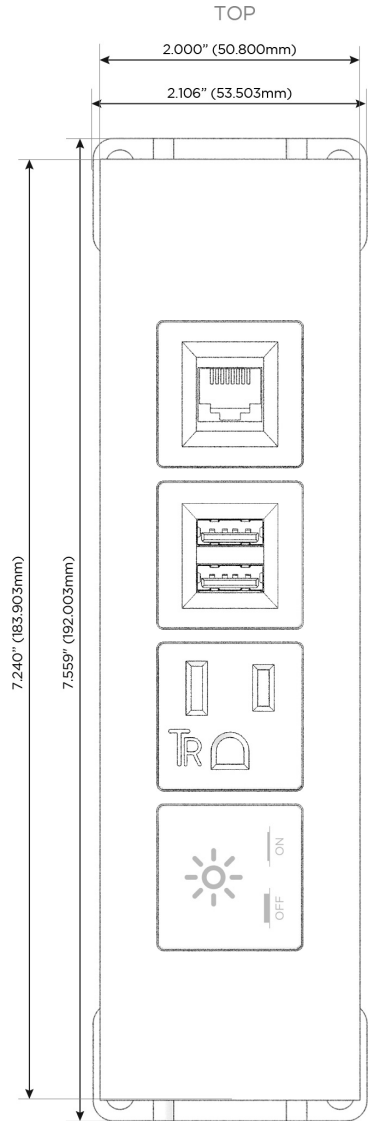

M-POWER-4T

AC POWER & DATA CONNECTIVITY SOLUTION

M-POWER-4T-XAM6-S3ATP

Specs:

Modules/Ports:

- **X** Switched AC
- **A** Tamper Resistant AC Receptacle
- **M** Double USB-A (Fast Charging Ports - 18W)
- **6** CAT 6

X A M 6

Distributed by

Mormax Company, Inc.

8 Westchester Plaza

Elmsford, NY 10523

914-699-0101

sales@mormax.com

mormax.com