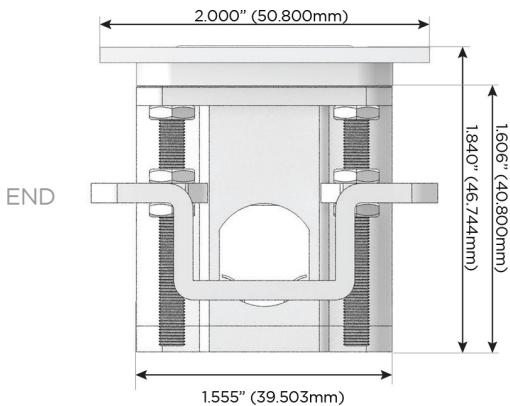

M-POWER-4T

AC POWER & DATA CONNECTIVITY SOLUTION

M-POWER-4T-XAM6-S3ATP

Specs:

Modules/Ports:

- **X** Switched AC
- **A** Tamper Resistant AC Receptacle
- **M** Double USB-A (Fast Charging Ports - 18W)
- **6** CAT 6

X A M 6

Distributed by

Mormax Company, Inc.

8 Westchester Plaza

Elmsford, NY 10523

914-699-0101

sales@mormax.com

mormax.com