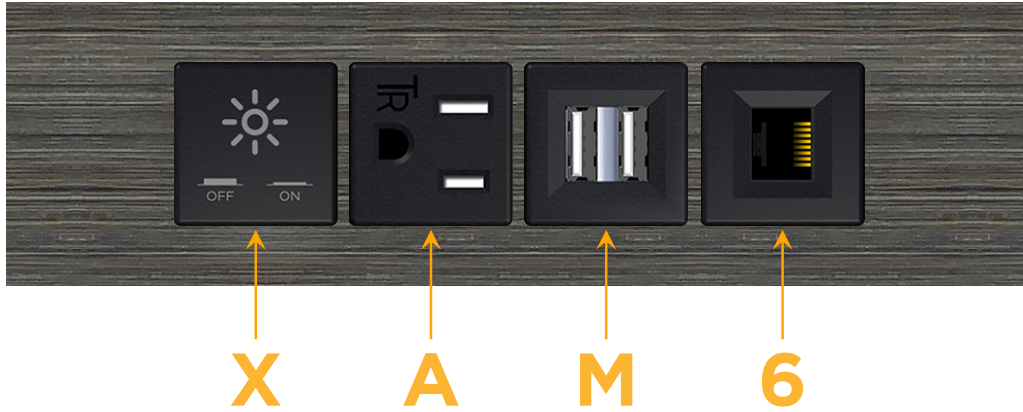

Trim Plate Finish: **GUNMETAL (ABS)**

Custom Finishes Available

M-POWER-4T-XAM6-S3ATP

Features:

Module/Port Options:

- A** Tamper Resistant AC Receptacle
- E** USB-A & USB-C (20W)
- M** Double USB-A (Fast Charging Ports - 18W)
- H** HDMI
- 6** CAT 6
- 12** RJ 12
- X** Switched AC
- Y** 3-Way Switch (Low Voltage)
- V** USB-C (45W High Speed Charging Port)
- S** USB-C (25W High Speed Charging Port)
- R** Switched AC (Rocker Switch)
- D** Dimmer Switch

Plug:

Supplied with Low Profile Flat 45° Angle 120 VAC Plug

Optional Standard Straight 120 VAC Plug

Optional Straight 120 VAC Pass-through Plug

- CLEAN, COMPACT DESIGN
- STREAMLINED
- LOW PROFILE
- SIDE-EXITING CORDS
- PLUG & PLAY
- 6' AC CORD & PLUG (FLAT PLUG STANDARD)
- CUSTOMIZABLE CONFIGURATIONS AND FINISHES
- UL LISTED FOR MOUNTING IN FURNITURE
- 15A

M-POWER-4T

AC POWER & DATA CONNECTIVITY SOLUTION

M-POWER-4T-XAM6-S3ATP

Specs:

Modules/Ports:

- X** Switched AC
- A** Tamper Resistant AC Receptacle
- M** Double USB-A (Fast Charging Ports - 18W)
- 6** CAT 6