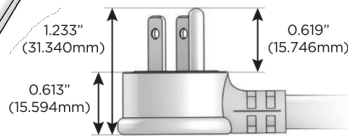

M-POWER-4T

AC POWER & DATA CONNECTIVITY SOLUTION

M-POWER-4T-XAM6-CHATP

Specs:

Modules/Ports:

- **X** Switched AC
- **A** Tamper Resistant AC Receptacle
- **M** Double USB-A (Fast Charging Ports - 18W)
- **6** CAT 6

X A M 6