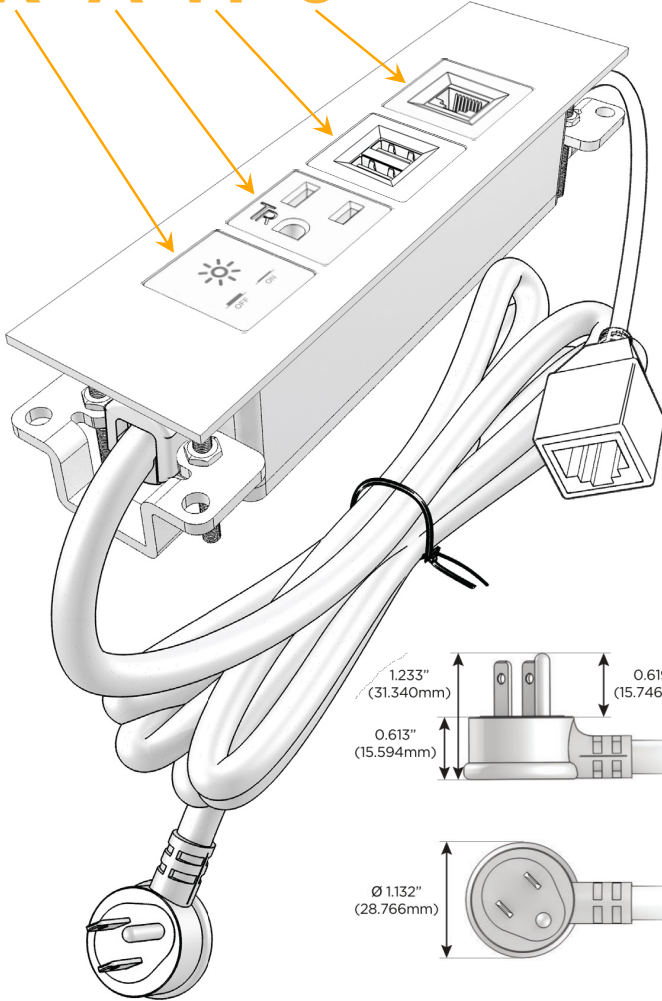

M-POWER-4T

AC POWER & DATA CONNECTIVITY SOLUTION

M-POWER-4T-XAM6-CHATP

Specs:

Modules/Ports:

- **X** Switched AC
- **A** Tamper Resistant AC Receptacle
- **M** Double USB-A (Fast Charging Ports - 18W)
- **6** CAT 6

X A M 6