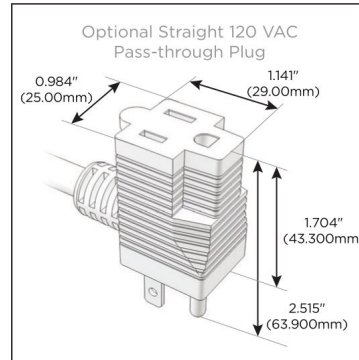

M-POWER-4T

AC POWER & DATA CONNECTIVITY SOLUTION

M-POWER-4T-XAM6-CHATP

Specs:

Modules/Ports:

- **X** Switched AC
- **A** Tamper Resistant AC Receptacle
- **M** Double USB-A (Fast Charging Ports - 18W)
- **6** CAT 6

X A M 6