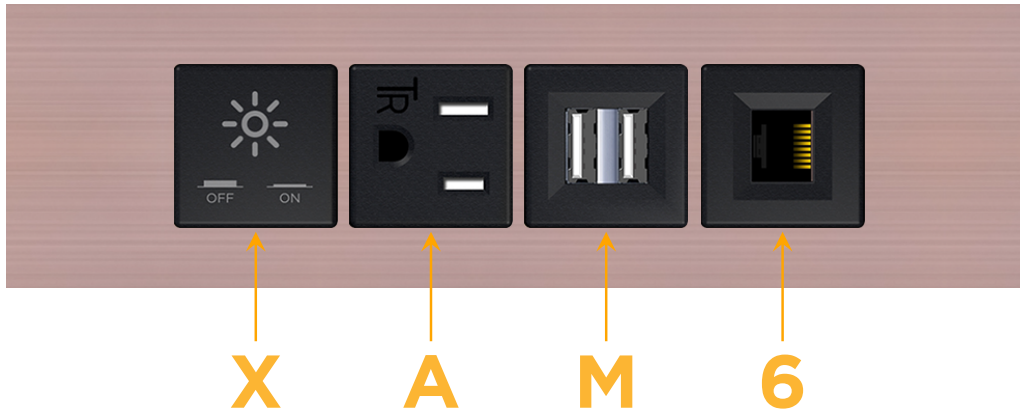

Trim Plate Finish: **CHAMPAGNE (ABS)**

Custom Finishes Available

M-POWER-4T-XAM6-CHATP

Features:

Module/Port Options:

- A** Tamper Resistant AC Receptacle
- E** USB-A & USB-C (20W)
- M** Double USB-A (Fast Charging Ports - 18W)
- H** HDMI
- 6** CAT 6
- 12** RJ 12
- X** Switched AC
- Y** 3-Way Switch (Low Voltage)
- V** USB-C (45W High Speed Charging Port)
- S** USB-C (25W High Speed Charging Port)
- R** Switched AC (Rocker Switch)
- D** Dimmer Switch

Plug:

Supplied with Low Profile Flat 45° Angle 120 VAC Plug

Optional Standard Straight 120 VAC Plug

Optional Straight 120 VAC Pass-through Plug

- CLEAN, COMPACT DESIGN
- STREAMLINED
- LOW PROFILE
- SIDE-EXITING CORDS
- PLUG & PLAY
- 6' AC CORD & PLUG (FLAT PLUG STANDARD)
- CUSTOMIZABLE CONFIGURATIONS AND FINISHES
- UL LISTED FOR MOUNTING IN FURNITURE
- 15A

M-POWER-4T

AC POWER & DATA CONNECTIVITY SOLUTION

M-POWER-4T-XAM6-CHATP

Specs:

Modules/Ports:

- X** Switched AC
- A** Tamper Resistant AC Receptacle
- M** Double USB-A (Fast Charging Ports - 18W)
- 6** CAT 6