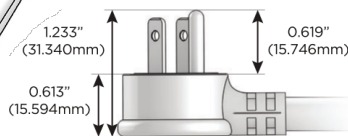

M-POWER-4T

AC POWER & DATA CONNECTIVITY SOLUTION

M-POWER-4T-XAM6-BZ5ATP

Specs:

Modules/Ports:

- **X** Switched AC
- **A** Tamper Resistant AC Receptacle
- **M** Double USB-A (Fast Charging Ports - 18W)
- **6** CAT 6

X A M 6