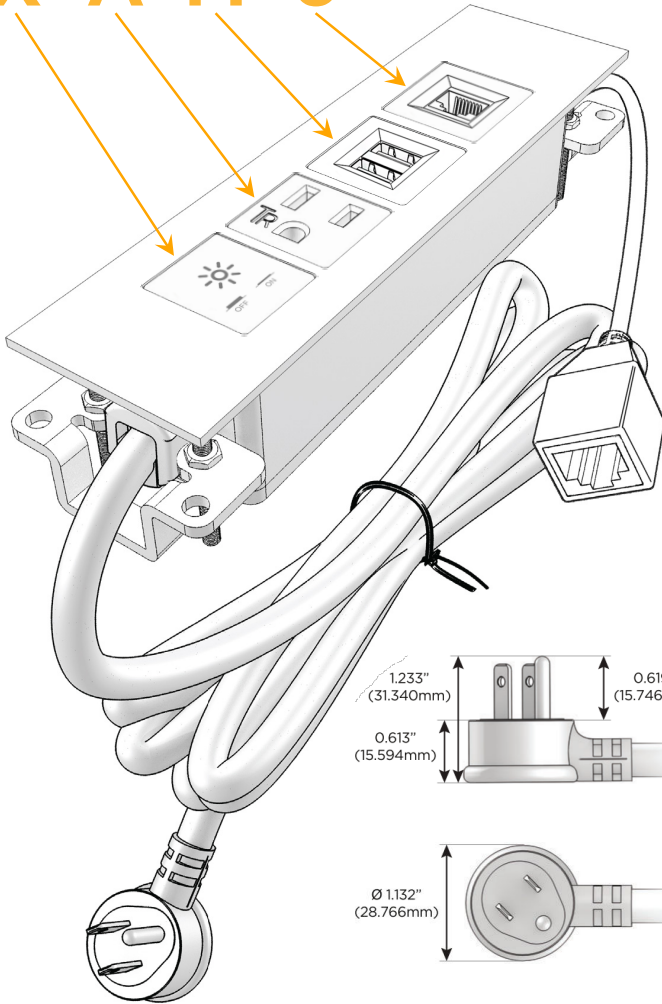

M-POWER-4T

AC POWER & DATA CONNECTIVITY SOLUTION

M-POWER-4T-XAM6-BZ5ATP

Specs:

Modules/Ports:

- **X** Switched AC
- **A** Tamper Resistant AC Receptacle
- **M** Double USB-A (Fast Charging Ports - 18W)
- **6** CAT 6

X A M 6