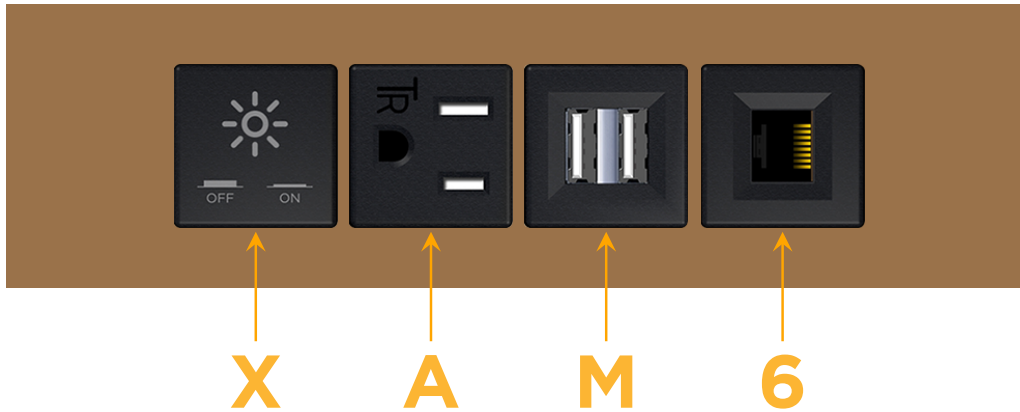

Trim Plate Finish: **ARCHITECTURAL BRONZE (ABS)**

Custom Finishes Available

M-POWER-4T-XAM6-BZ5ATP

Features:

Module/Port Options:

- A** Tamper Resistant AC Receptacle
- E** USB-A & USB-C (20W)
- M** Double USB-A (Fast Charging Ports - 18W)
- H** HDMI
- 6** CAT 6
- 12** RJ 12
- X** Switched AC
- Y** 3-Way Switch (Low Voltage)
- V** USB-C (45W High Speed Charging Port)
- S** USB-C (25W High Speed Charging Port)
- R** Switched AC (Rocker Switch)
- D** Dimmer Switch

Plug:

Supplied with Low Profile Flat 45° Angle 120 VAC Plug

Optional Standard Straight 120 VAC Plug

Optional Straight 120 VAC Pass-through Plug

- CLEAN, COMPACT DESIGN
- STREAMLINED
- LOW PROFILE
- SIDE-EXITING CORDS
- PLUG & PLAY
- 6' AC CORD & PLUG (FLAT PLUG STANDARD)
- CUSTOMIZABLE CONFIGURATIONS AND FINISHES
- UL LISTED FOR MOUNTING IN FURNITURE
- 15A

M-POWER-4T

AC POWER & DATA CONNECTIVITY SOLUTION

M-POWER-4T-XAM6-BZ5ATP

Specs:

Modules/Ports:

- X** Switched AC
- A** Tamper Resistant AC Receptacle
- M** Double USB-A (Fast Charging Ports - 18W)
- 6** CAT 6