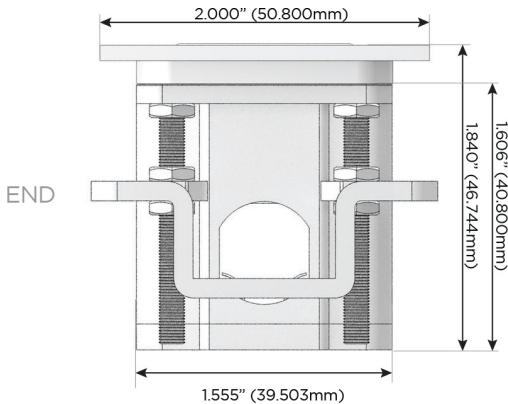

M-POWER-4T

AC POWER & DATA CONNECTIVITY SOLUTION

M-POWER-4T-XAM6-BZ5AATP

Specs:

Modules/Ports:

- **X** Switched AC
- **A** Tamper Resistant AC Receptacle
- **M** Double USB-A (Fast Charging Ports - 18W)
- **6** CAT 6

X A M 6

Distributed by

Mormax Company, Inc.

8 Westchester Plaza

Elmsford, NY 10523

914-699-0101

sales@mormax.com

mormax.com