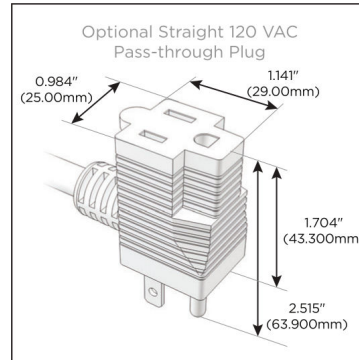

M-POWER-4T

AC POWER & DATA CONNECTIVITY SOLUTION

M-POWER-4T-XAM6-BZ5AATP

Specs:

Modules/Ports:

- **X** Switched AC
- **A** Tamper Resistant AC Receptacle
- **M** Double USB-A (Fast Charging Ports - 18W)
- **6** CAT 6

X A M 6

Distributed by

Mormax Company, Inc.

8 Westchester Plaza

Elmsford, NY 10523

914-699-0101

sales@mormax.com

mormax.com