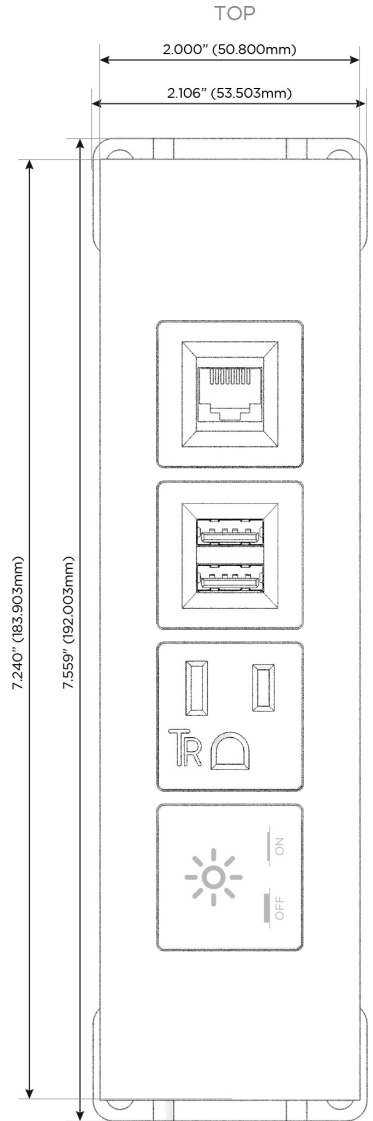

M-POWER-4T

AC POWER & DATA CONNECTIVITY SOLUTION

M-POWER-4T-XAM6-BZ5AATP

Specs:

Modules/Ports:

- **X** Switched AC
- **A** Tamper Resistant AC Receptacle
- **M** Double USB-A (Fast Charging Ports - 18W)
- **6** CAT 6

X A M 6

Distributed by

Mormax Company, Inc.

8 Westchester Plaza

Elmsford, NY 10523

914-699-0101

sales@mormax.com

mormax.com