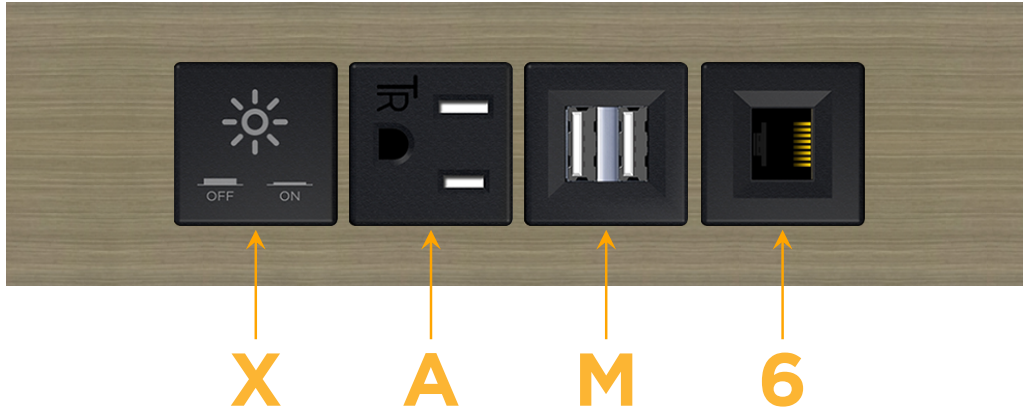

M-POWER-4T

AC POWER & DATA CONNECTIVITY SOLUTION

M-POWER-4T-XAM6-BZ5AATP

Distributed by

Mormax Company, Inc.

8 Westchester Plaza

Elmsford, NY 10523

914-699-0101

sales@mormax.com

mormax.com

Metro Light & Power's line of power & data solutions offers sophisticated design elements combined with greater ease of installation. Streamlined and low-profile, enhanced by side-exiting cords, our outlets advance the industry with their cutting edge look and feel. We believe flexibility is key, and we provide a variety of mounting options, including the ability to mount in limited spaces. Our outlets are available in many finishes and configurations, in addition to a custom color and finish capability for our clients.

Trim Plate Finish: **ANTIQUED ARCHITECTURAL BRONZE (ABS)**

Custom Finishes Available

M-POWER-4T-XAM6-BZ5AATP

Features:

Module/Port Options:

- **A** Tamper Resistant AC Receptacle
- **E** USB-A & USB-C (20W)
- **M** Double USB-A (Fast Charging Ports - 18W)
- **H** HDMI
- **6** CAT 6
- **12** RJ 12
- **X** Switched AC
- **Y** 3-Way Switch (Low Voltage)
- **V** USB-C (45W High Speed Charging Port)
- **S** USB-C (25W High Speed Charging Port)
- **R** Switched AC (Rocker Switch)
- **D** Dimmer Switch

Plug:

Supplied with Low Profile Flat 45° Angle 120 VAC Plug

Optional Standard Straight 120 VAC Plug

Optional Straight 120 VAC Pass-through Plug

- CLEAN, COMPACT DESIGN
- STREAMLINED
- LOW PROFILE
- SIDE-EXITING CORDS
- PLUG & PLAY
- 6' AC CORD & PLUG (FLAT PLUG STANDARD)
- CUSTOMIZABLE CONFIGURATIONS AND FINISHES
- UL LISTED FOR MOUNTING IN FURNITURE
- 15A