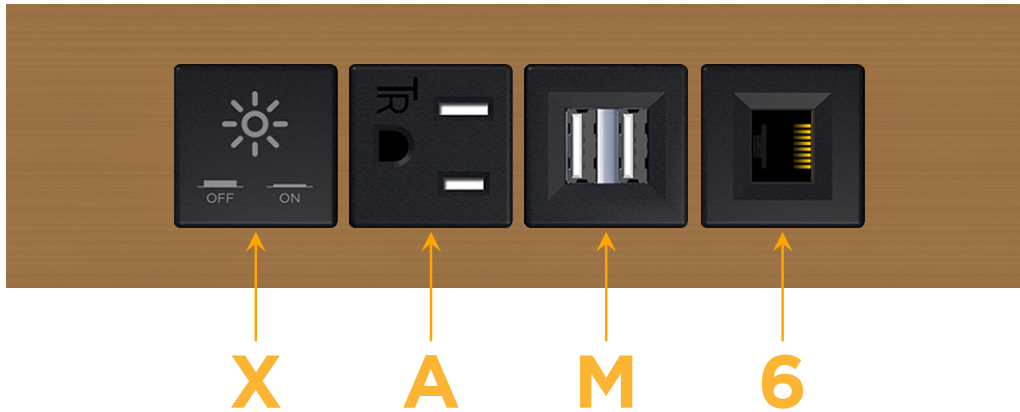

Trim Plate Finish: **SOLID BRONZE BRUSHED**

Custom Finishes Available

M-POWER-4T-XAM6-BZ4TP

Features:

Module/Port Options:

- A** Tamper Resistant AC Receptacle
- E** USB-A & USB-C (20W)
- M** Double USB-A (Fast Charging Ports - 18W)
- H** HDMI
- 6** CAT 6
- 12** RJ 12
- X** Switched AC
- Y** 3-Way Switch (Low Voltage)
- V** USB-C (45W High Speed Charging Port)
- S** USB-C (25W High Speed Charging Port)
- R** Switched AC (Rocker Switch)
- D** Dimmer Switch

Plug:

Supplied with Low Profile Flat 45° Angle 120 VAC Plug

Optional Standard Straight 120 VAC Plug

Optional Straight 120 VAC Pass-through Plug

- CLEAN, COMPACT DESIGN
- STREAMLINED
- LOW PROFILE
- SIDE-EXITING CORDS
- PLUG & PLAY
- 6' AC CORD & PLUG (FLAT PLUG STANDARD)
- CUSTOMIZABLE CONFIGURATIONS AND FINISHES
- UL LISTED FOR MOUNTING IN FURNITURE
- 15A

M-POWER-4T

AC POWER & DATA CONNECTIVITY SOLUTION

M-POWER-4T-XAM6-BZ4TP

Specs:

Modules/Ports:

- X** Switched AC
- A** Tamper Resistant AC Receptacle
- M** Double USB-A (Fast Charging Ports - 18W)
- 6** CAT 6