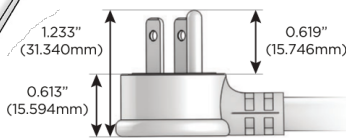

M-POWER-4T

AC POWER & DATA CONNECTIVITY SOLUTION

M-POWER-4T-XAM6-BZ4TP

Specs:

Modules/Ports:

- **X** Switched AC
- **A** Tamper Resistant AC Receptacle
- **M** Double USB-A (Fast Charging Ports - 18W)
- **6** CAT 6

X A M 6