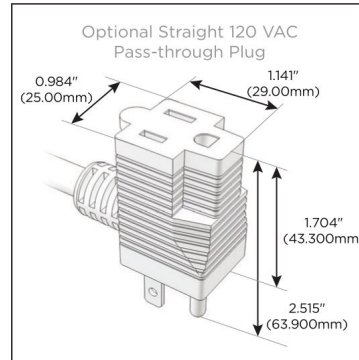

M-POWER-4T

AC POWER & DATA CONNECTIVITY SOLUTION

M-POWER-4T-XAM6-BZ4TP

Specs:

Modules/Ports:

- **X** Switched AC
- **A** Tamper Resistant AC Receptacle
- **M** Double USB-A (Fast Charging Ports - 18W)
- **6** CAT 6

X A M 6