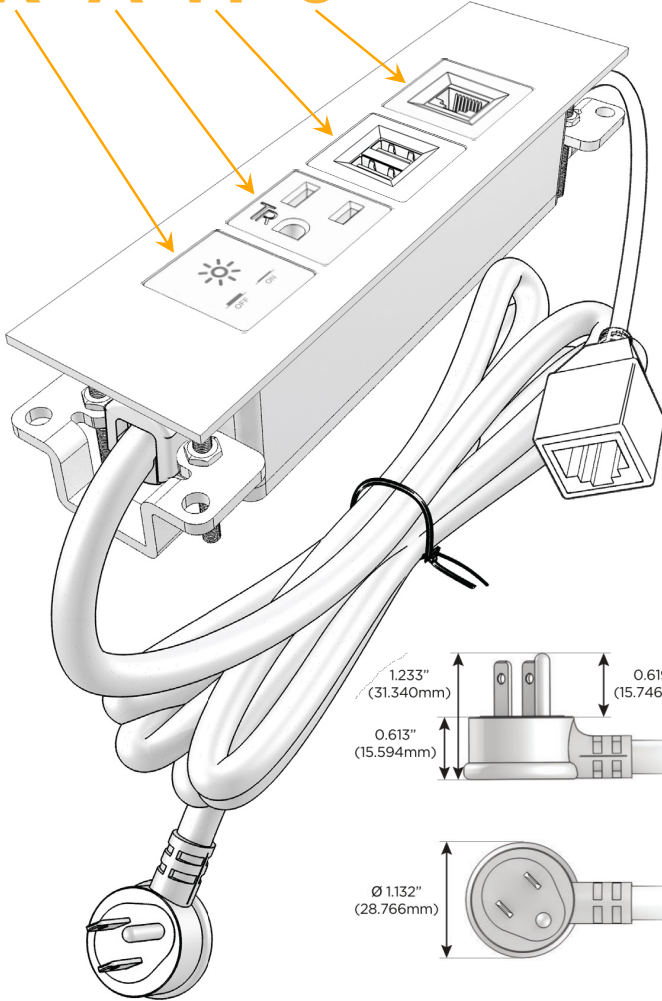

M-POWER-4T

AC POWER & DATA CONNECTIVITY SOLUTION

M-POWER-4T-XAM6-BZ4TP

Specs:

Modules/Ports:

- **X** Switched AC
- **A** Tamper Resistant AC Receptacle
- **M** Double USB-A (Fast Charging Ports - 18W)
- **6** CAT 6

X A M 6