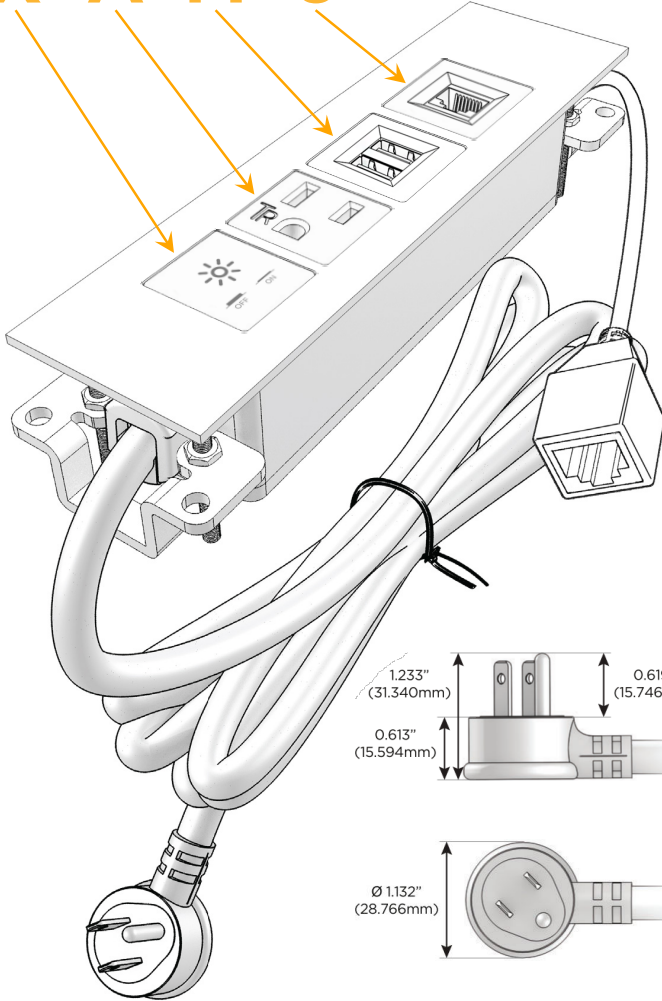

M-POWER-4T

AC POWER & DATA CONNECTIVITY SOLUTION

M-POWER-4T-XAM6-BTP

Specs:

Modules/Ports:

- **X** Switched AC
- **A** Tamper Resistant AC Receptacle
- **M** Double USB-A (Fast Charging Ports - 18W)
- **6** CAT 6

X A M 6