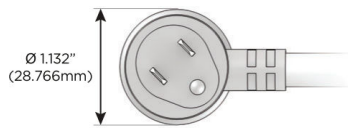

M-POWER-4T

AC POWER & DATA CONNECTIVITY SOLUTION

M-POWER-4T-XAM6-BTP

Specs:

Modules/Ports:

- **X** Switched AC
- **A** Tamper Resistant AC Receptacle
- **M** Double USB-A (Fast Charging Ports - 18W)
- **6** CAT 6

X A M 6