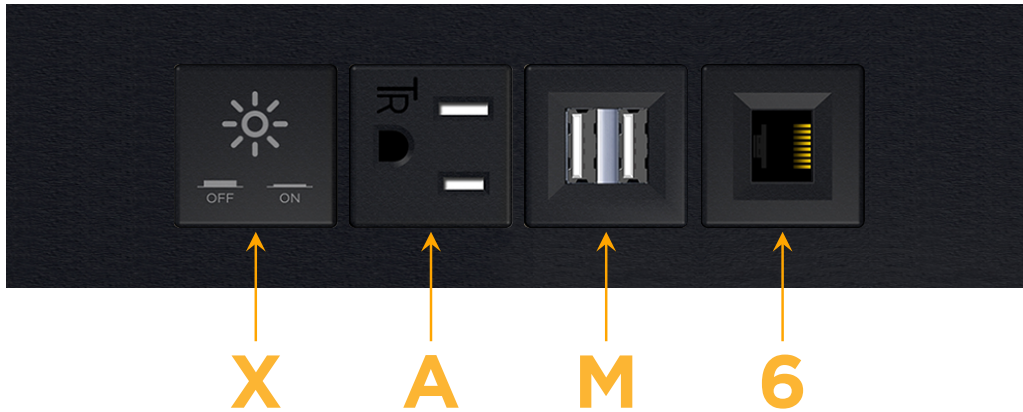

Trim Plate Finish: **BLACK (STEEL)**

Custom Finishes Available

M-POWER-4T-XAM6-BTP

Features:

**Module/Port Options:**

- A** Tamper Resistant AC Receptacle
- E** USB-A & USB-C (20W)
- M** Double USB-A (Fast Charging Ports - 18W)
- H** HDMI
- 6** CAT 6
- 12** RJ 12
- X** Switched AC
- Y** 3-Way Switch (Low Voltage)
- V** USB-C (45W High Speed Charging Port)
- S** USB-C (25W High Speed Charging Port)
- R** Switched AC (Rocker Switch)
- D** Dimmer Switch

**Plug:**

Supplied with Low Profile Flat 45° Angle 120 VAC Plug

Optional Standard Straight 120 VAC Plug

Optional Straight 120 VAC Pass-through Plug

- CLEAN, COMPACT DESIGN
- STREAMLINED
- LOW PROFILE
- SIDE-EXITING CORDS
- PLUG & PLAY
- 6' AC CORD & PLUG (FLAT PLUG STANDARD)
- CUSTOMIZABLE CONFIGURATIONS AND FINISHES
- UL LISTED FOR MOUNTING IN FURNITURE
- 15A

# M-POWER-4T

AC POWER & DATA CONNECTIVITY SOLUTION

M-POWER-4T-XAM6-BTP

Specs:

**Modules/Ports:**

- X** Switched AC
- A** Tamper Resistant AC Receptacle
- M** Double USB-A (Fast Charging Ports - 18W)
- 6** CAT 6