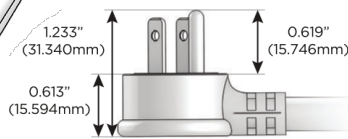

M-POWER-4T

AC POWER & DATA CONNECTIVITY SOLUTION

M-POWER-4T-XAM6-BTP

Specs:

Modules/Ports:

- **X** Switched AC
- **A** Tamper Resistant AC Receptacle
- **M** Double USB-A (Fast Charging Ports - 18W)
- **6** CAT 6

X A M 6