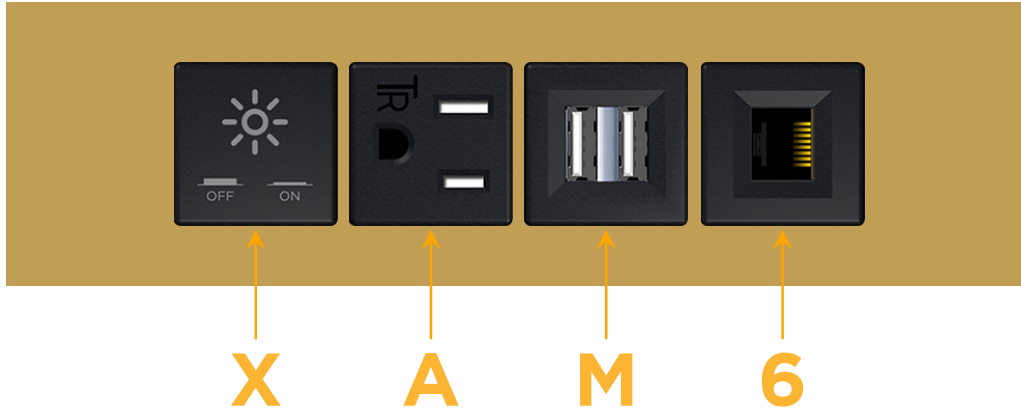

M-POWER-4T

AC POWER & DATA CONNECTIVITY SOLUTION

M-POWER-4T-XAM6-BRTP

Distributed by

Mormax Company, Inc.

8 Westchester Plaza

Elmsford, NY 10523

914-699-0101

sales@mormax.com

mormax.com

Metro Light & Power's line of power & data solutions offers sophisticated design elements combined with greater ease of installation. Streamlined and low-profile, enhanced by side-exiting cords, our outlets advance the industry with their cutting edge look and feel. We believe flexibility is key, and we provide a variety of mounting options, including the ability to mount in limited spaces. Our outlets are available in many finishes and configurations, in addition to a custom color and finish capability for our clients.

Trim Plate Finish: **SOLID BRASS**

Custom Finishes Available

M-POWER-4T-XAM6-BRTP

Features:

Module/Port Options:

- **A** Tamper Resistant AC Receptacle
- **E** USB-A & USB-C (20W)
- **M** Double USB-A (Fast Charging Ports - 18W)
- **H** HDMI
- **6** CAT 6
- **12** RJ 12
- **X** Switched AC
- **Y** 3-Way Switch (Low Voltage)
- **V** USB-C (45W High Speed Charging Port)
- **S** USB-C (25W High Speed Charging Port)
- **R** Switched AC (Rocker Switch)
- **D** Dimmer Switch

Plug:

Supplied with Low Profile Flat 45° Angle 120 VAC Plug

Optional Standard Straight 120 VAC Plug

Optional Straight 120 VAC Pass-through Plug

- CLEAN, COMPACT DESIGN
- STREAMLINED
- LOW PROFILE
- SIDE-EXITING CORDS
- PLUG & PLAY
- 6' AC CORD & PLUG (FLAT PLUG STANDARD)
- CUSTOMIZABLE CONFIGURATIONS AND FINISHES
- UL LISTED FOR MOUNTING IN FURNITURE
- 15A