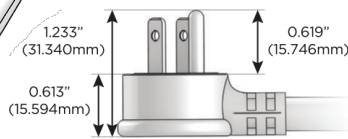

M-POWER-4T

AC POWER & DATA CONNECTIVITY SOLUTION

M-POWER-4T-XAM6-BRTP

Specs:

Modules/Ports:

- **X** Switched AC
- **A** Tamper Resistant AC Receptacle
- **M** Double USB-A (Fast Charging Ports - 18W)
- **6** CAT 6

X A M 6