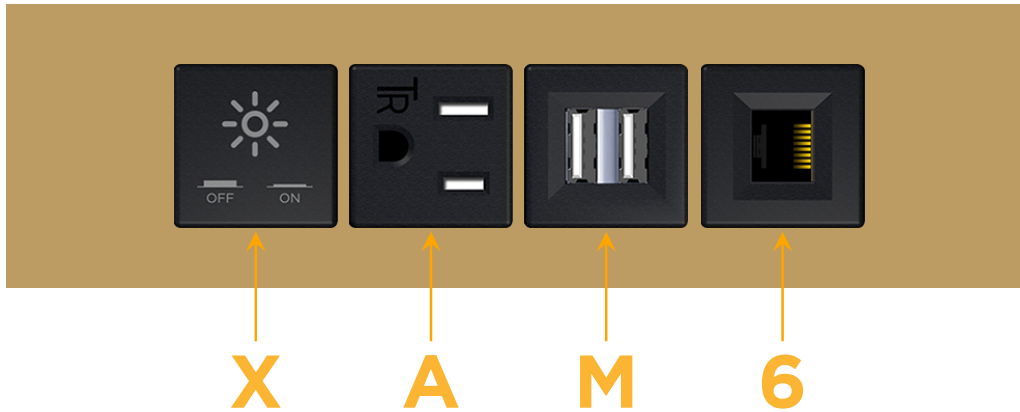

Trim Plate Finish: **BRASS (ABS)**

Custom Finishes Available

M-POWER-4T-XAM6-BRATP

Features:

Module/Port Options:

- A** Tamper Resistant AC Receptacle
- E** USB-A & USB-C (20W)
- M** Double USB-A (Fast Charging Ports - 18W)
- H** HDMI
- 6** CAT 6
- 12** RJ 12
- X** Switched AC
- Y** 3-Way Switch (Low Voltage)
- V** USB-C (45W High Speed Charging Port)
- S** USB-C (25W High Speed Charging Port)
- R** Switched AC (Rocker Switch)
- D** Dimmer Switch

Plug:

Supplied with Low Profile Flat 45° Angle 120 VAC Plug

Optional Standard Straight 120 VAC Plug

Optional Straight 120 VAC Pass-through Plug

- CLEAN, COMPACT DESIGN
- STREAMLINED
- LOW PROFILE
- SIDE-EXITING CORDS
- PLUG & PLAY
- 6' AC CORD & PLUG (FLAT PLUG STANDARD)
- CUSTOMIZABLE CONFIGURATIONS AND FINISHES
- UL LISTED FOR MOUNTING IN FURNITURE
- 15A

M-POWER-4T

AC POWER & DATA CONNECTIVITY SOLUTION

M-POWER-4T-XAM6-BRATP

Specs:

Modules/Ports:

- X** Switched AC
- A** Tamper Resistant AC Receptacle
- M** Double USB-A (Fast Charging Ports - 18W)
- 6** CAT 6