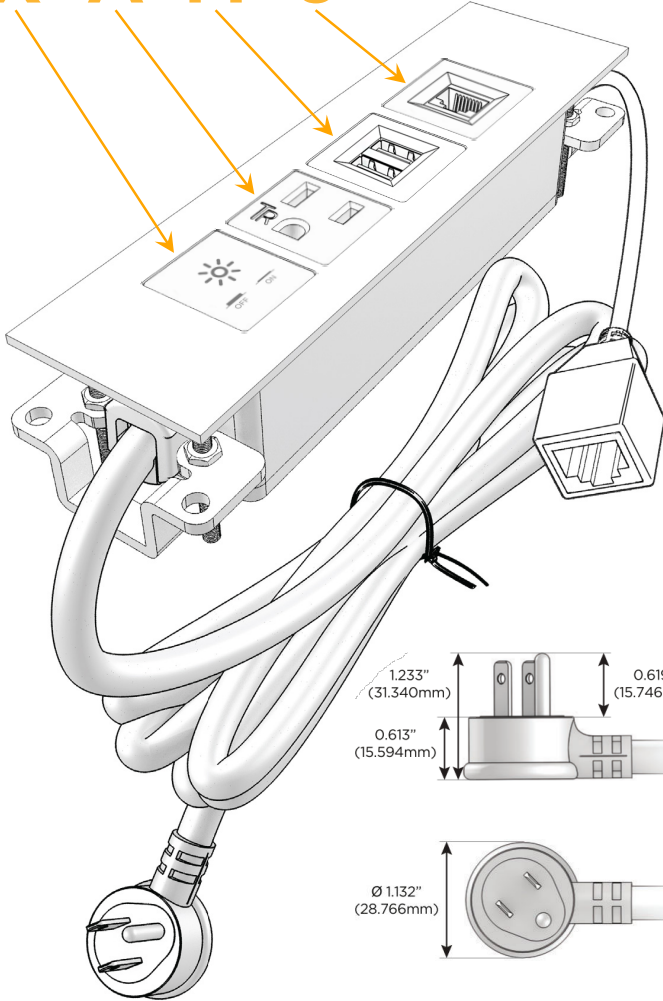

M-POWER-4T

AC POWER & DATA CONNECTIVITY SOLUTION

M-POWER-4T-XAM6-BRATP

Specs:

Modules/Ports:

- **X** Switched AC
- **A** Tamper Resistant AC Receptacle
- **M** Double USB-A (Fast Charging Ports - 18W)
- **6** CAT 6

X A M 6