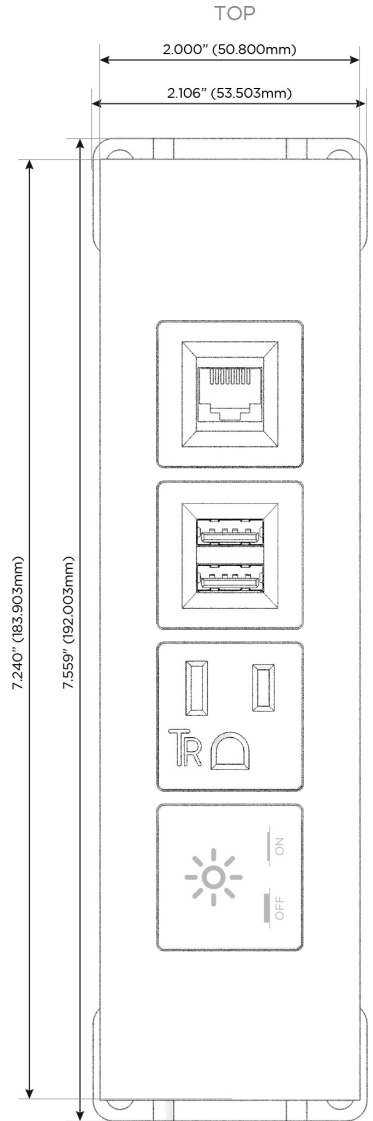

M-POWER-4T

AC POWER & DATA CONNECTIVITY SOLUTION

M-POWER-4T-XAM6-BRAATP

Specs:

Modules/Ports:

- **X** Switched AC
- **A** Tamper Resistant AC Receptacle
- **M** Double USB-A (Fast Charging Ports - 18W)
- **6** CAT 6

X A M 6

Distributed by

Mormax Company, Inc.

8 Westchester Plaza

Elmsford, NY 10523

914-699-0101

sales@mormax.com

mormax.com