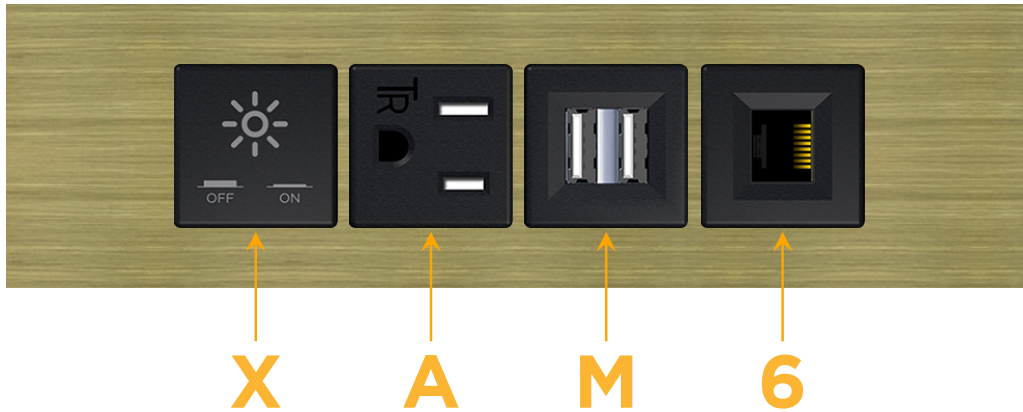

Trim Plate Finish: **BRASS ANTIQUED (ABS)**

Custom Finishes Available

M-POWER-4T-XAM6-BRAATP

Features:

Module/Port Options:

- A** Tamper Resistant AC Receptacle
- E** USB-A & USB-C (20W)
- M** Double USB-A (Fast Charging Ports - 18W)
- H** HDMI
- 6** CAT 6
- 12** RJ 12
- X** Switched AC
- Y** 3-Way Switch (Low Voltage)
- V** USB-C (45W High Speed Charging Port)
- S** USB-C (25W High Speed Charging Port)
- R** Switched AC (Rocker Switch)
- D** Dimmer Switch

Plug:

Supplied with Low Profile Flat 45° Angle 120 VAC Plug

Optional Standard Straight 120 VAC Plug

Optional Straight 120 VAC Pass-through Plug

- CLEAN, COMPACT DESIGN
- STREAMLINED
- LOW PROFILE
- SIDE-EXITING CORDS
- PLUG & PLAY
- 6' AC CORD & PLUG (FLAT PLUG STANDARD)
- CUSTOMIZABLE CONFIGURATIONS AND FINISHES
- UL LISTED FOR MOUNTING IN FURNITURE
- 15A

M-POWER-4T

AC POWER & DATA CONNECTIVITY SOLUTION

M-POWER-4T-XAM6-BRAATP

Specs:

Modules/Ports:

- X** Switched AC
- A** Tamper Resistant AC Receptacle
- M** Double USB-A (Fast Charging Ports - 18W)
- 6** CAT 6