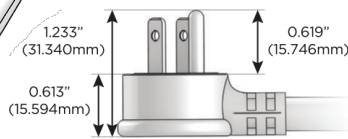

M-POWER-4T

AC POWER & DATA CONNECTIVITY SOLUTION

M-POWER-4T-XAM6-BR4TP

Specs:

Modules/Ports:

- **X** Switched AC
- **A** Tamper Resistant AC Receptacle
- **M** Double USB-A (Fast Charging Ports - 18W)
- **6** CAT 6

X A M 6