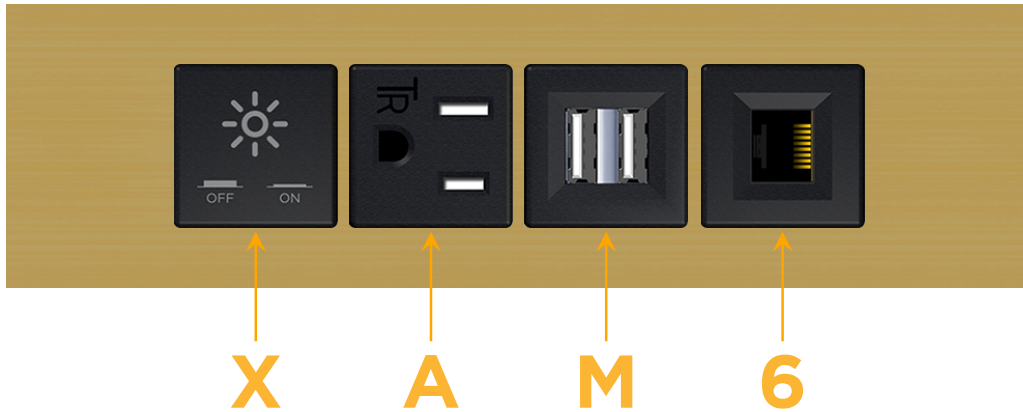

M-POWER-4T

AC POWER & DATA CONNECTIVITY SOLUTION

M-POWER-4T-XAM6-BR4TP

Distributed by

Mormax Company, Inc.

8 Westchester Plaza

Elmsford, NY 10523

914-699-0101

sales@mormax.com

mormax.com

Metro Light & Power's line of power & data solutions offers sophisticated design elements combined with greater ease of installation. Streamlined and low-profile, enhanced by side-exiting cords, our outlets advance the industry with their cutting edge look and feel. We believe flexibility is key, and we provide a variety of mounting options, including the ability to mount in limited spaces. Our outlets are available in many finishes and configurations, in addition to a custom color and finish capability for our clients.

Trim Plate Finish: **SOLID BRASS BRUSHED**

Custom Finishes Available

M-POWER-4T-XAM6-BR4TP

Features:

Module/Port Options:

- **A** Tamper Resistant AC Receptacle
- **E** USB-A & USB-C (20W)
- **M** Double USB-A (Fast Charging Ports - 18W)
- **H** HDMI
- **6** CAT 6
- **12** RJ 12
- **X** Switched AC
- **Y** 3-Way Switch (Low Voltage)
- **V** USB-C (45W High Speed Charging Port)
- **S** USB-C (25W High Speed Charging Port)
- **R** Switched AC (Rocker Switch)
- **D** Dimmer Switch

Plug:

Supplied with Low Profile Flat 45° Angle 120 VAC Plug

Optional Standard Straight 120 VAC Plug

Optional Straight 120 VAC Pass-through Plug

- CLEAN, COMPACT DESIGN
- STREAMLINED
- LOW PROFILE
- SIDE-EXITING CORDS
- PLUG & PLAY
- 6' AC CORD & PLUG (FLAT PLUG STANDARD)
- CUSTOMIZABLE CONFIGURATIONS AND FINISHES
- UL LISTED FOR MOUNTING IN FURNITURE
- 15A