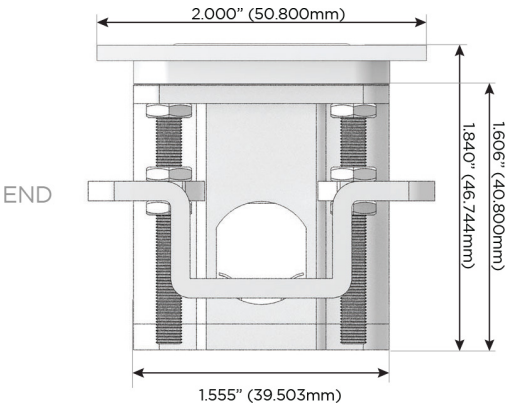

M-POWER-4T

AC POWER & DATA CONNECTIVITY SOLUTION

M-POWER-4T-XAM6-B2ATP

Specs:

Modules/Ports:

- **X** Switched AC
- **A** Tamper Resistant AC Receptacle
- **M** Double USB-A (Fast Charging Ports - 18W)
- **6** CAT 6

X A M 6

Distributed by

Mormax Company, Inc.

8 Westchester Plaza

Elmsford, NY 10523

914-699-0101

sales@mormax.com

mormax.com