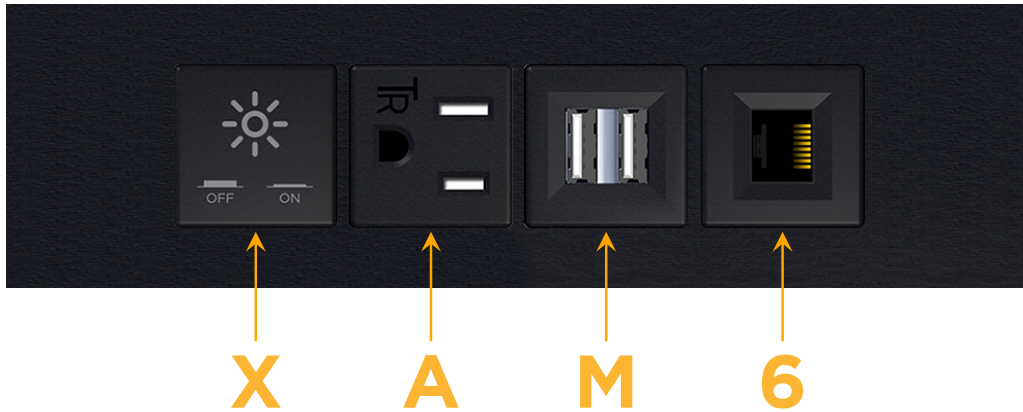

Trim Plate Finish: **SATIN BLACK (ABS)**

Custom Finishes Available

M-POWER-4T-XAM6-B2ATP

Features:

Module/Port Options:

- A** Tamper Resistant AC Receptacle
- E** USB-A & USB-C (20W)
- M** Double USB-A (Fast Charging Ports - 18W)
- H** HDMI
- 6** CAT 6
- 12** RJ 12
- X** Switched AC
- Y** 3-Way Switch (Low Voltage)
- V** USB-C (45W High Speed Charging Port)
- S** USB-C (25W High Speed Charging Port)
- R** Switched AC (Rocker Switch)
- D** Dimmer Switch

Plug:

Supplied with Low Profile Flat 45° Angle 120 VAC Plug

Optional Standard Straight 120 VAC Plug

Optional Straight 120 VAC Pass-through Plug

- CLEAN, COMPACT DESIGN
- STREAMLINED
- LOW PROFILE
- SIDE-EXITING CORDS
- PLUG & PLAY
- 6' AC CORD & PLUG (FLAT PLUG STANDARD)
- CUSTOMIZABLE CONFIGURATIONS AND FINISHES
- UL LISTED FOR MOUNTING IN FURNITURE
- 15A

M-POWER-4T

AC POWER & DATA CONNECTIVITY SOLUTION

M-POWER-4T-XAM6-B2ATP

Specs:

Modules/Ports:

- X** Switched AC
- A** Tamper Resistant AC Receptacle
- M** Double USB-A (Fast Charging Ports - 18W)
- 6** CAT 6