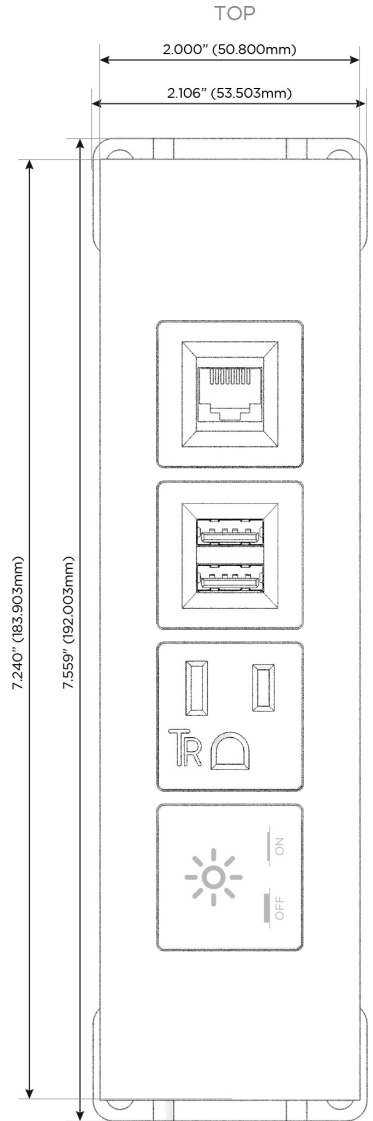

M-POWER-4T

AC POWER & DATA CONNECTIVITY SOLUTION

M-POWER-4T-XAM6-B2ATP

Specs:

Modules/Ports:

- **X** Switched AC
- **A** Tamper Resistant AC Receptacle
- **M** Double USB-A (Fast Charging Ports - 18W)
- **6** CAT 6

X A M 6

Distributed by

Mormax Company, Inc.

8 Westchester Plaza

Elmsford, NY 10523

914-699-0101

sales@mormax.com

mormax.com