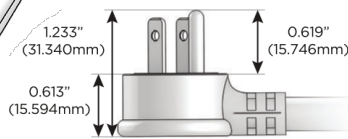

M-POWER-4T

AC POWER & DATA CONNECTIVITY SOLUTION

M-POWER-4T-XAM6-APATP

Specs:

Modules/Ports:

- **X** Switched AC
- **A** Tamper Resistant AC Receptacle
- **M** Double USB-A (Fast Charging Ports - 18W)
- **6** CAT 6

X A M 6