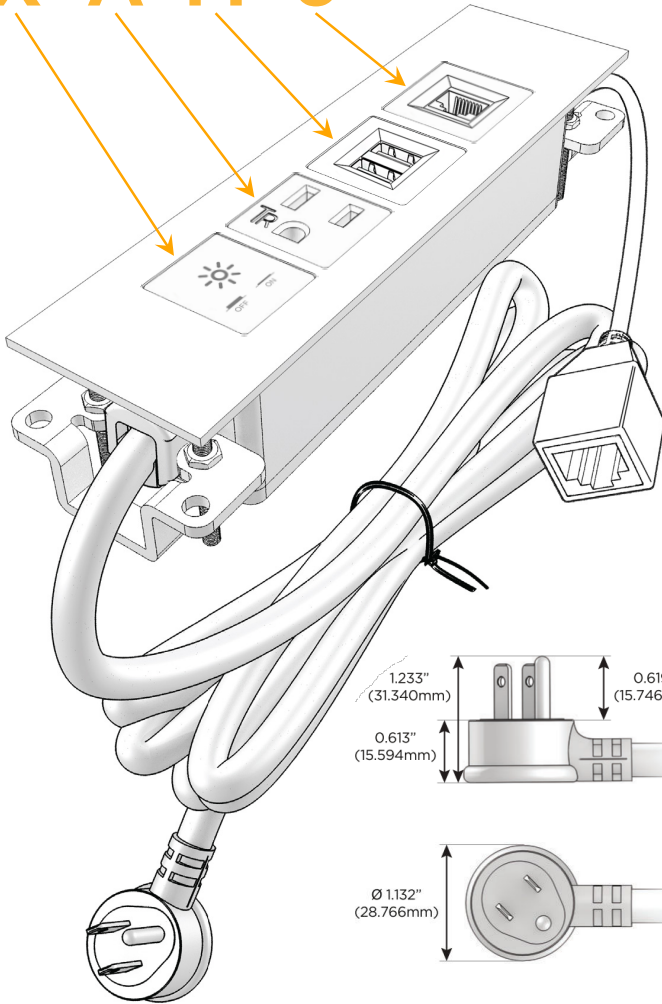

M-POWER-4T

AC POWER & DATA CONNECTIVITY SOLUTION

M-POWER-4T-XAM6-APATP

Specs:

Modules/Ports:

- **X** Switched AC
- **A** Tamper Resistant AC Receptacle
- **M** Double USB-A (Fast Charging Ports - 18W)
- **6** CAT 6

X A M 6