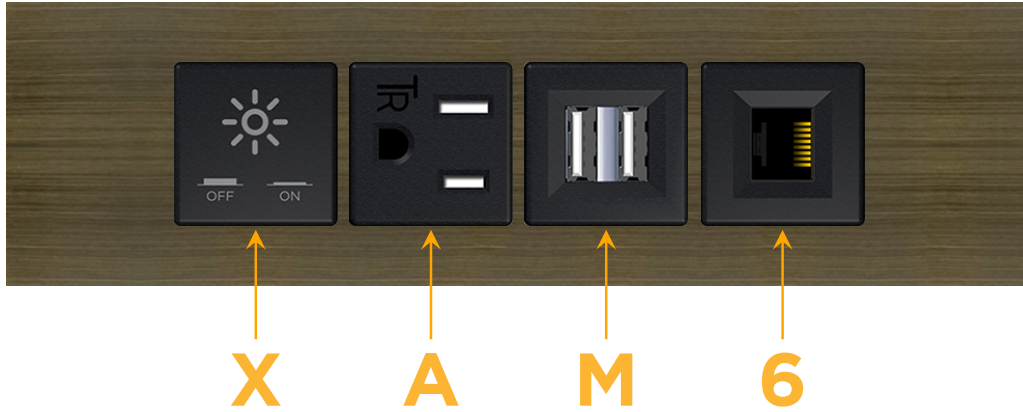

Trim Plate Finish: **SPECIAL ANTIQUE BRONZE (ABS)**

Custom Finishes Available

M-POWER-4T-XAM6-APATP

Features:

Module/Port Options:

- A** Tamper Resistant AC Receptacle
- E** USB-A & USB-C (20W)
- M** Double USB-A (Fast Charging Ports - 18W)
- H** HDMI
- 6** CAT 6
- 12** RJ 12
- X** Switched AC
- Y** 3-Way Switch (Low Voltage)
- V** USB-C (45W High Speed Charging Port)
- S** USB-C (25W High Speed Charging Port)
- R** Switched AC (Rocker Switch)
- D** Dimmer Switch

Plug:

Supplied with Low Profile Flat 45° Angle 120 VAC Plug

Optional Standard Straight 120 VAC Plug

Optional Straight 120 VAC Pass-through Plug

- CLEAN, COMPACT DESIGN
- STREAMLINED
- LOW PROFILE
- SIDE-EXITING CORDS
- PLUG & PLAY
- 6' AC CORD & PLUG (FLAT PLUG STANDARD)
- CUSTOMIZABLE CONFIGURATIONS AND FINISHES
- UL LISTED FOR MOUNTING IN FURNITURE
- 15A

M-POWER-4T

AC POWER & DATA CONNECTIVITY SOLUTION

M-POWER-4T-XAM6-APATP

Specs:

Modules/Ports:

- X** Switched AC
- A** Tamper Resistant AC Receptacle
- M** Double USB-A (Fast Charging Ports - 18W)
- 6** CAT 6