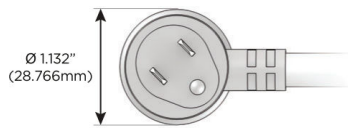

M-POWER-4T

AC POWER & DATA CONNECTIVITY SOLUTION

M-POWER-4T-XAM6-APATP

Specs:

Modules/Ports:

- **X** Switched AC
- **A** Tamper Resistant AC Receptacle
- **M** Double USB-A (Fast Charging Ports - 18W)
- **6** CAT 6

X A M 6