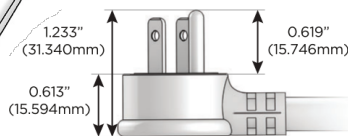

M-POWER-4T

AC POWER & DATA CONNECTIVITY SOLUTION

M-POWER-4T-XAE6-WTP

Specs:

Modules/Ports:

- X Switched AC
- A Tamper Resistant AC Receptacle
- E USB-A & USB-C (20W)
- 6 CAT 6

X A E 6