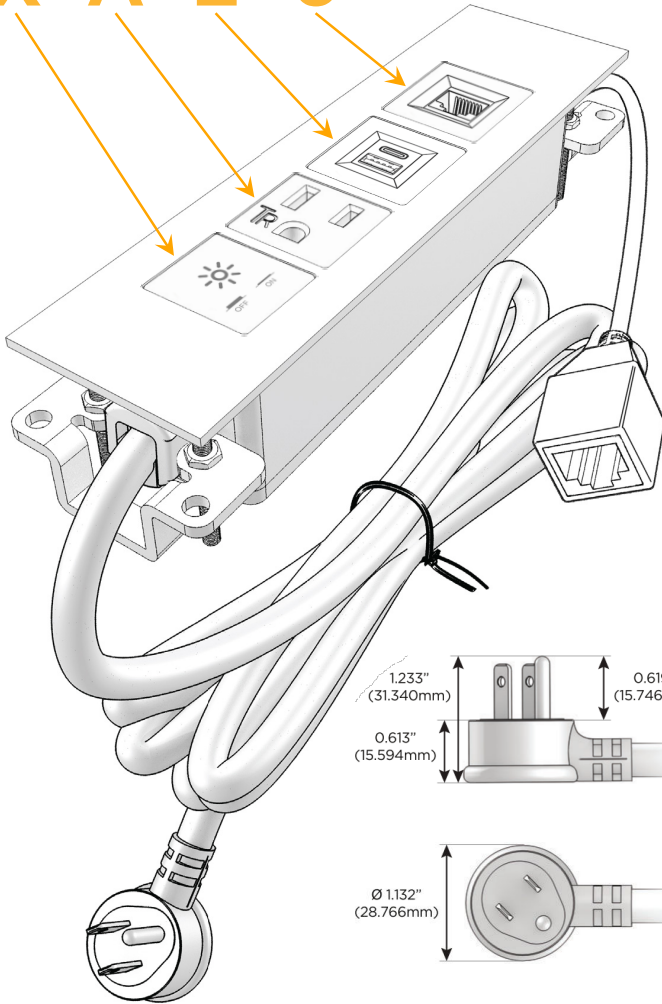

M-POWER-4T

AC POWER & DATA CONNECTIVITY SOLUTION

M-POWER-4T-XAE6-WTP

Specs:

Modules/Ports:

- X Switched AC
- A Tamper Resistant AC Receptacle
- E USB-A & USB-C (20W)
- 6 CAT 6

X A E 6