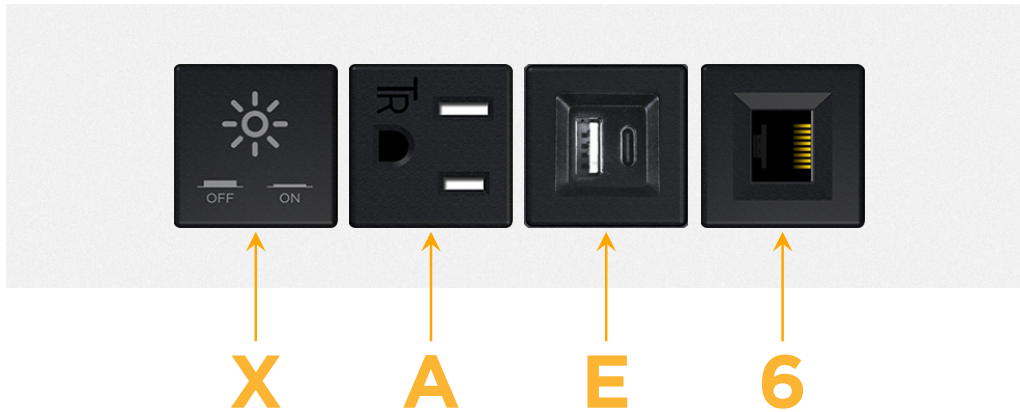

M-POWER-4T

AC POWER & DATA CONNECTIVITY SOLUTION

M-POWER-4T-XAE6-WTP

Distributed by

Mormax Company, Inc.

8 Westchester Plaza

Elmsford, NY 10523

914-699-0101

sales@mormax.com

mormax.com

Metro Light & Power's line of power & data solutions offers sophisticated design elements combined with greater ease of installation. Streamlined and low-profile, enhanced by side-exiting cords, our outlets advance the industry with their cutting edge look and feel. We believe flexibility is key, and we provide a variety of mounting options, including the ability to mount in limited spaces. Our outlets are available in many finishes and configurations, in addition to a custom color and finish capability for our clients.

Trim Plate Finish: **WHITE (STEEL)**

Custom Finishes Available

M-POWER-4T-XAE6-WTP

Features:

Module/Port Options:

- **A** Tamper Resistant AC Receptacle
- **E** USB-A & USB-C (20W)
- **M** Double USB-A (Fast Charging Ports - 18W)
- **H** HDMI
- **6** CAT 6
- **12** RJ 12
- **X** Switched AC
- **Y** 3-Way Switch (Low Voltage)
- **V** USB-C (45W High Speed Charging Port)
- **S** USB-C (25W High Speed Charging Port)
- **R** Switched AC (Rocker Switch)
- **D** Dimmer Switch

Plug:

Supplied with Low Profile Flat 45° Angle 120 VAC Plug

Optional Standard Straight 120 VAC Plug

Optional Straight 120 VAC Pass-through Plug

- CLEAN, COMPACT DESIGN
- STREAMLINED
- LOW PROFILE
- SIDE-EXITING CORDS
- PLUG & PLAY
- 6' AC CORD & PLUG (FLAT PLUG STANDARD)
- CUSTOMIZABLE CONFIGURATIONS AND FINISHES
- UL LISTED FOR MOUNTING IN FURNITURE
- 15A