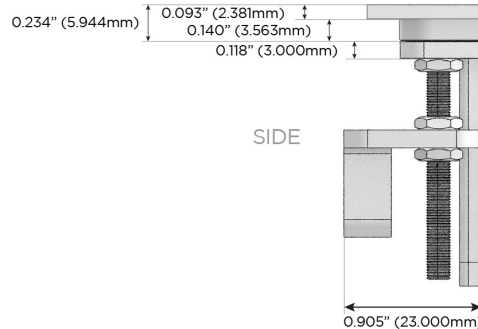

M-POWER-4T

AC POWER & DATA CONNECTIVITY SOLUTION

M-POWER-4T-XAE6-SS8TP

Specs:

Modules/Ports:

- X Switched AC
- A Tamper Resistant AC Receptacle
- E USB-A & USB-C (20W)
- 6 CAT 6

X A E 6

Distributed by