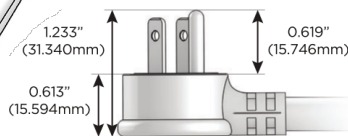

Plug:

Supplied with Low Profile Flat 45° Angle 120 VAC Plug

Optional Standard Straight 120 VAC Plug

Optional Straight 120 VAC Pass-through Plug

- CLEAN, COMPACT DESIGN
- STREAMLINED
- LOW PROFILE
- SIDE-EXITING CORDS
- PLUG & PLAY
- 6' AC CORD & PLUG (FLAT PLUG STANDARD)
- CUSTOMIZABLE CONFIGURATIONS AND FINISHES
- UL LISTED FOR MOUNTING IN FURNITURE
- 15A

M-POWER-4T

AC POWER & DATA CONNECTIVITY SOLUTION

M-POWER-4T-XAE6-SS8TP

Specs:

Modules/Ports:

- X Switched AC
- A Tamper Resistant AC Receptacle
- E USB-A & USB-C (20W)
- 6 CAT 6

X A E 6

Distributed by