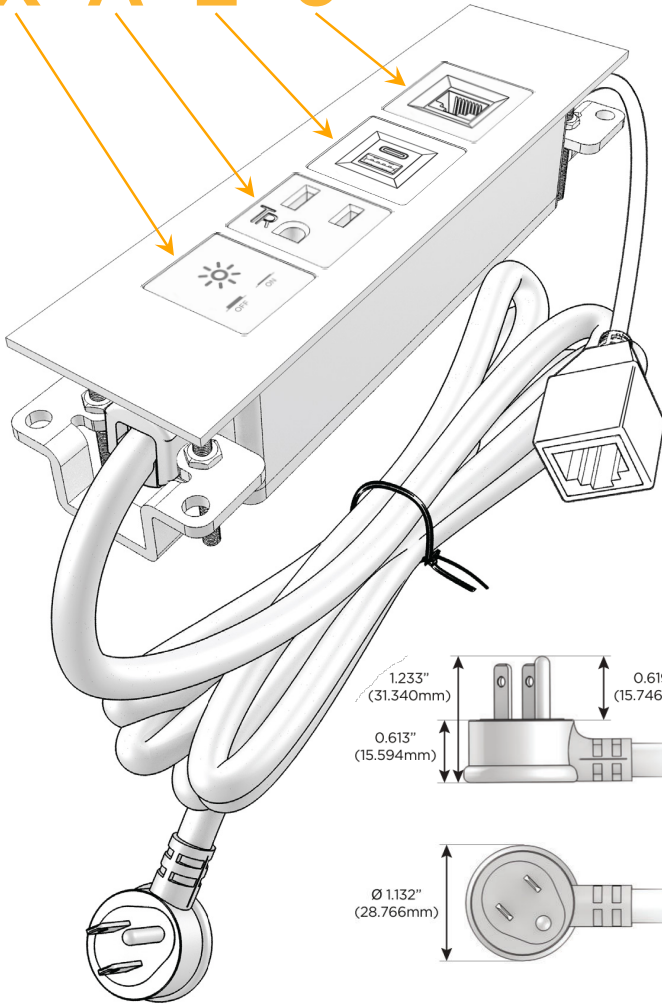

Trim Plate Finish: **STAINLESS STEEL MIRROR FINISH**

Custom Finishes Available

M-POWER-4T-XAE6-SS8TP

Features:

Module/Port Options:

- A** Tamper Resistant AC Receptacle
- E** USB-A & USB-C (20W)
- M** Double USB-A (Fast Charging Ports - 18W)
- H** HDMI
- 6** CAT 6
- 12** RJ 12
- X** Switched AC
- Y** 3-Way Switch (Low Voltage)
- V** USB-C (45W High Speed Charging Port)
- S** USB-C (25W High Speed Charging Port)
- R** Switched AC (Rocker Switch)
- D** Dimmer Switch

Plug:

Supplied with Low Profile Flat 45° Angle 120 VAC Plug

Optional Standard Straight 120 VAC Plug

Optional Straight 120 VAC Pass-through Plug

- CLEAN, COMPACT DESIGN
- STREAMLINED
- LOW PROFILE
- SIDE-EXITING CORDS
- PLUG & PLAY
- 6' AC CORD & PLUG (FLAT PLUG STANDARD)
- CUSTOMIZABLE CONFIGURATIONS AND FINISHES
- UL LISTED FOR MOUNTING IN FURNITURE
- 15A

M-POWER-4T

AC POWER & DATA CONNECTIVITY SOLUTION

M-POWER-4T-XAE6-SS8TP

Specs:

Modules/Ports:

- X Switched AC
- A Tamper Resistant AC Receptacle
- E USB-A & USB-C (20W)
- 6 CAT 6

X A E 6

Distributed by