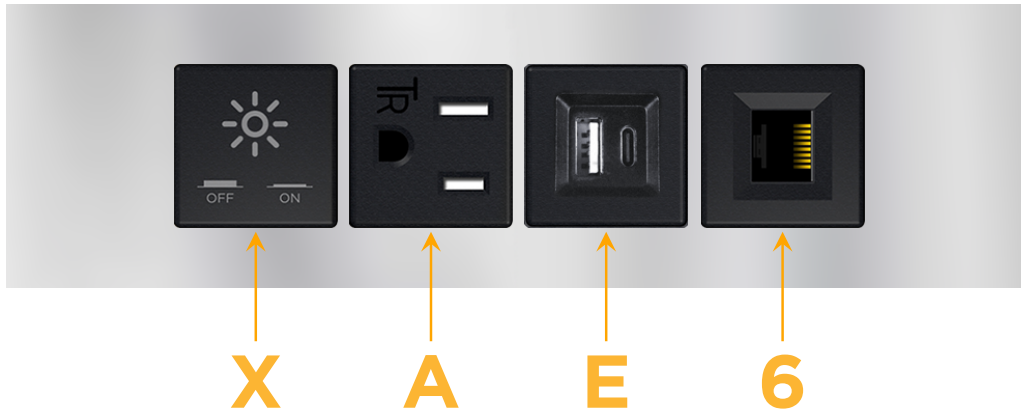

Trim Plate Finish: **STAINLESS STEEL MIRROR FINISH**

Custom Finishes Available

M-POWER-4T-XAE6-SS8TP

Features:

Module/Port Options:

- A** Tamper Resistant AC Receptacle
- E** USB-A & USB-C (20W)
- M** Double USB-A (Fast Charging Ports - 18W)
- H** HDMI
- 6** CAT 6
- 12** RJ 12
- X** Switched AC
- Y** 3-Way Switch (Low Voltage)
- V** USB-C (45W High Speed Charging Port)
- S** USB-C (25W High Speed Charging Port)
- R** Switched AC (Rocker Switch)
- D** Dimmer Switch

Plug:

Supplied with Low Profile Flat 45° Angle 120 VAC Plug

Optional Standard Straight 120 VAC Plug

Optional Straight 120 VAC Pass-through Plug

- CLEAN, COMPACT DESIGN
- STREAMLINED
- LOW PROFILE
- SIDE-EXITING CORDS
- PLUG & PLAY
- 6' AC CORD & PLUG (FLAT PLUG STANDARD)
- CUSTOMIZABLE CONFIGURATIONS AND FINISHES
- UL LISTED FOR MOUNTING IN FURNITURE
- 15A

M-POWER-4T

AC POWER & DATA CONNECTIVITY SOLUTION

M-POWER-4T-XAE6-SS8TP

Specs:

Modules/Ports:

- X Switched AC
- A Tamper Resistant AC Receptacle
- E USB-A & USB-C (20W)
- 6 CAT 6

X A E 6

Distributed by