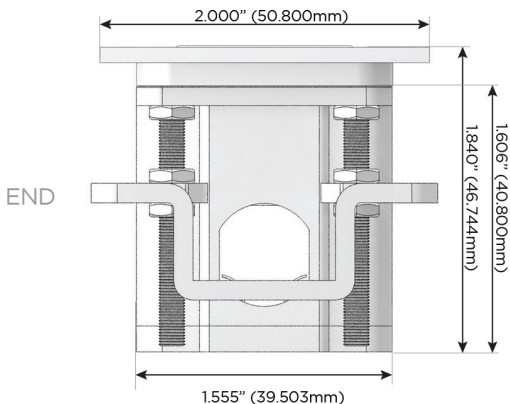

Plug:

Supplied with Low Profile Flat 45° Angle 120 VAC Plug

Optional Standard Straight 120 VAC Plug

Optional Straight 120 VAC Pass-through Plug

- CLEAN, COMPACT DESIGN
- STREAMLINED
- LOW PROFILE
- SIDE-EXITING CORDS
- PLUG & PLAY
- 6' AC CORD & PLUG (FLAT PLUG STANDARD)
- CUSTOMIZABLE CONFIGURATIONS AND FINISHES
- UL LISTED FOR MOUNTING IN FURNITURE
- 15A

M-POWER-4T

AC POWER & DATA CONNECTIVITY SOLUTION

M-POWER-4T-XAE6-SS8TP

Specs:

Modules/Ports:

- X Switched AC
- A Tamper Resistant AC Receptacle
- E USB-A & USB-C (20W)
- 6 CAT 6

X A E 6

Distributed by