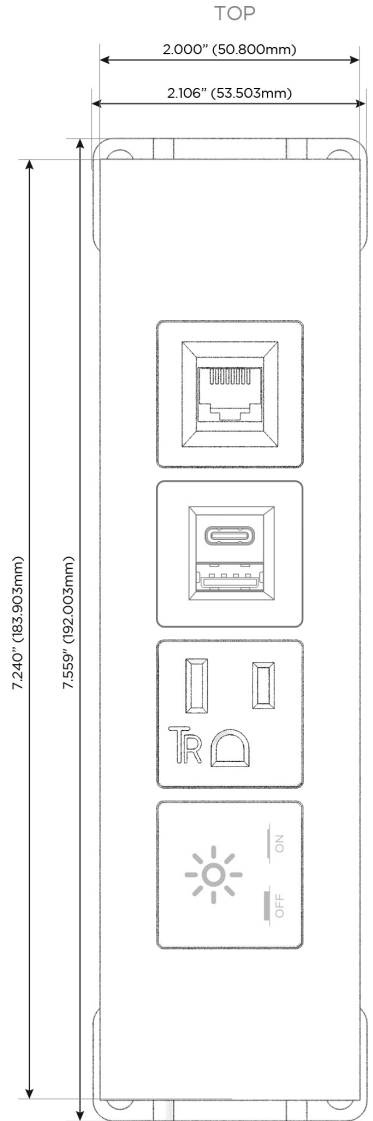

Trim Plate Finish: **STAINLESS STEEL MIRROR FINISH**

Custom Finishes Available

M-POWER-4T-XAE6-SS8TP

Features:

Module/Port Options:

- A** Tamper Resistant AC Receptacle
- E** USB-A & USB-C (20W)
- M** Double USB-A (Fast Charging Ports - 18W)
- H** HDMI
- 6** CAT 6
- 12** RJ 12
- X** Switched AC
- Y** 3-Way Switch (Low Voltage)
- V** USB-C (45W High Speed Charging Port)
- S** USB-C (25W High Speed Charging Port)
- R** Switched AC (Rocker Switch)
- D** Dimmer Switch

Plug:

Supplied with Low Profile Flat 45° Angle 120 VAC Plug

Optional Standard Straight 120 VAC Plug

Optional Straight 120 VAC Pass-through Plug

- CLEAN, COMPACT DESIGN
- STREAMLINED
- LOW PROFILE
- SIDE-EXITING CORDS
- PLUG & PLAY
- 6' AC CORD & PLUG (FLAT PLUG STANDARD)
- CUSTOMIZABLE CONFIGURATIONS AND FINISHES
- UL LISTED FOR MOUNTING IN FURNITURE
- 15A

M-POWER-4T

AC POWER & DATA CONNECTIVITY SOLUTION

M-POWER-4T-XAE6-SS8TP

Specs:

Modules/Ports:

- X Switched AC
- A Tamper Resistant AC Receptacle
- E USB-A & USB-C (20W)
- 6 CAT 6

X A E 6

Distributed by