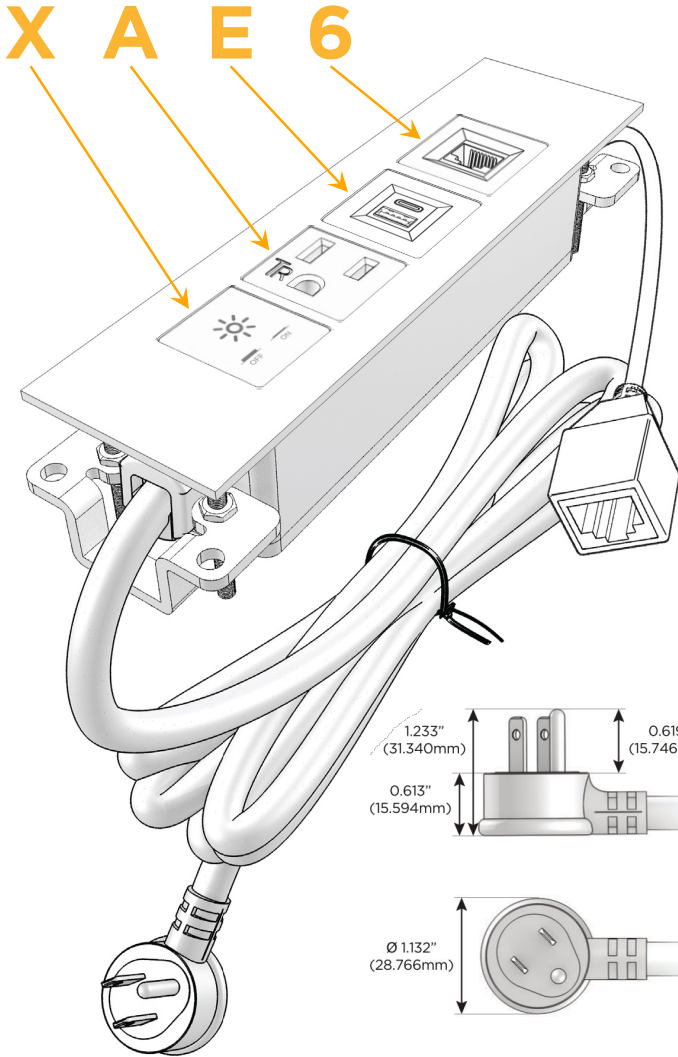

Trim Plate Finish: **STAINLESS STEEL BRUSHED**

Custom Finishes Available

M-POWER-4T-XAE6-SS4TP

Features:

Module/Port Options:

- A** Tamper Resistant AC Receptacle
- E** USB-A & USB-C (20W)
- M** Double USB-A (Fast Charging Ports - 18W)
- H** HDMI
- 6** CAT 6
- 12** RJ 12
- X** Switched AC
- Y** 3-Way Switch (Low Voltage)
- V** USB-C (45W High Speed Charging Port)
- S** USB-C (25W High Speed Charging Port)
- R** Switched AC (Rocker Switch)
- D** Dimmer Switch

Plug:

Supplied with Low Profile Flat 45° Angle 120 VAC Plug

Optional Standard Straight 120 VAC Plug

Optional Straight 120 VAC Pass-through Plug

- CLEAN, COMPACT DESIGN
- STREAMLINED
- LOW PROFILE
- SIDE-EXITING CORDS
- PLUG & PLAY
- 6' AC CORD & PLUG (FLAT PLUG STANDARD)
- CUSTOMIZABLE CONFIGURATIONS AND FINISHES
- UL LISTED FOR MOUNTING IN FURNITURE
- 15A

M-POWER-4T

AC POWER & DATA CONNECTIVITY SOLUTION

M-POWER-4T-XAE6-SS4TP

Specs:

Modules/Ports:

- X Switched AC
- A Tamper Resistant AC Receptacle
- E USB-A & USB-C (20W)
- 6 CAT 6

Distributed by

Mormax Company, Inc.