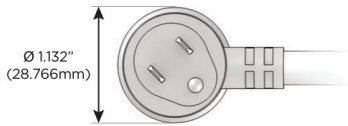

Plug:

Supplied with Low Profile Flat 45° Angle 120 VAC Plug

Optional Standard Straight 120 VAC Plug

Optional Straight 120 VAC Pass-through Plug

- CLEAN, COMPACT DESIGN
- STREAMLINED
- LOW PROFILE
- SIDE-EXITING CORDS
- PLUG & PLAY
- 6' AC CORD & PLUG (FLAT PLUG STANDARD)
- CUSTOMIZABLE CONFIGURATIONS AND FINISHES
- UL LISTED FOR MOUNTING IN FURNITURE
- 15A

M-POWER-4T

AC POWER & DATA CONNECTIVITY SOLUTION

M-POWER-4T-XAE6-SS4TP

Specs:

Modules/Ports:

- X Switched AC
- A Tamper Resistant AC Receptacle
- E USB-A & USB-C (20W)
- 6 CAT 6

Distributed by

Mormax Company, Inc.