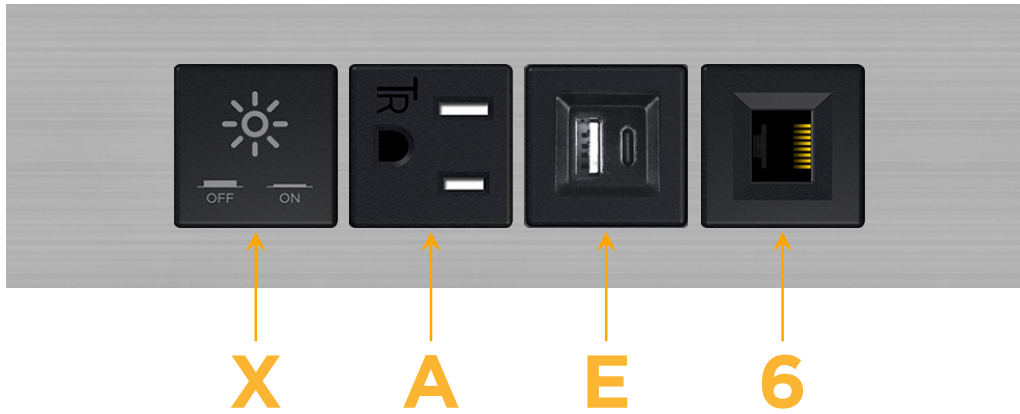

Trim Plate Finish: **STAINLESS STEEL BRUSHED**

Custom Finishes Available

M-POWER-4T-XAE6-SS4TP

Features:

Module/Port Options:

- A** Tamper Resistant AC Receptacle
- E** USB-A & USB-C (20W)
- M** Double USB-A (Fast Charging Ports - 18W)
- H** HDMI
- 6** CAT 6
- 12** RJ 12
- X** Switched AC
- Y** 3-Way Switch (Low Voltage)
- V** USB-C (45W High Speed Charging Port)
- S** USB-C (25W High Speed Charging Port)
- R** Switched AC (Rocker Switch)
- D** Dimmer Switch

Plug:

Supplied with Low Profile Flat 45° Angle 120 VAC Plug

Optional Standard Straight 120 VAC Plug

Optional Straight 120 VAC Pass-through Plug

- CLEAN, COMPACT DESIGN
- STREAMLINED
- LOW PROFILE
- SIDE-EXITING CORDS
- PLUG & PLAY
- 6' AC CORD & PLUG (FLAT PLUG STANDARD)
- CUSTOMIZABLE CONFIGURATIONS AND FINISHES
- UL LISTED FOR MOUNTING IN FURNITURE
- 15A

M-POWER-4T

AC POWER & DATA CONNECTIVITY SOLUTION

M-POWER-4T-XAE6-SS4TP

Specs:

Modules/Ports:

- X Switched AC
- A Tamper Resistant AC Receptacle
- E USB-A & USB-C (20W)
- 6 CAT 6

Distributed by

Mormax Company, Inc.