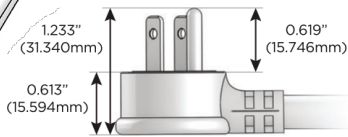

M-POWER-4T

AC POWER & DATA CONNECTIVITY SOLUTION

M-POWER-4T-XAE6-SS4TP

Specs:

Modules/Ports:

- X Switched AC
- A Tamper Resistant AC Receptacle
- E USB-A & USB-C (20W)
- 6 CAT 6

Distributed by

Mormax Company, Inc.