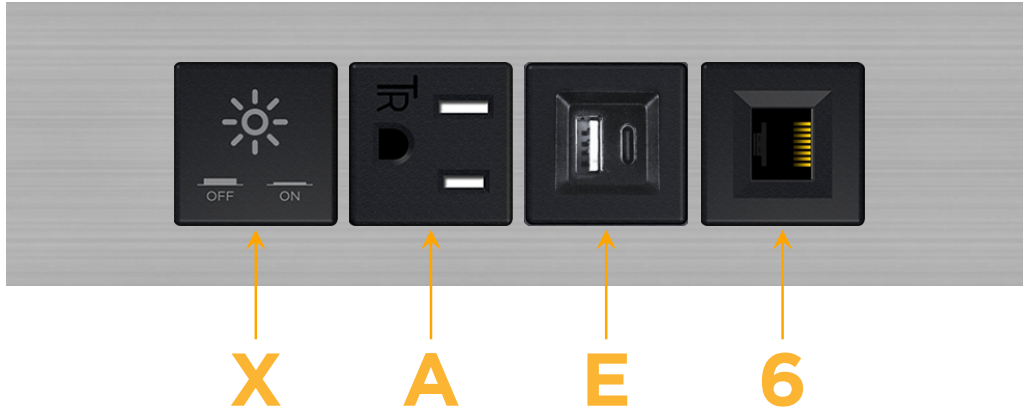

M-POWER-4T

AC POWER & DATA CONNECTIVITY SOLUTION

M-POWER-4T-XAE6-SS4ATP

Distributed by

Mormax Company, Inc.

8 Westchester Plaza

Elmsford, NY 10523

914-699-0101

sales@mormax.com

mormax.com

Metro Light & Power's line of power & data solutions offers sophisticated design elements combined with greater ease of installation. Streamlined and low-profile, enhanced by side-exiting cords, our outlets advance the industry with their cutting edge look and feel. We believe flexibility is key, and we provide a variety of mounting options, including the ability to mount in limited spaces. Our outlets are available in many finishes and configurations, in addition to a custom color and finish capability for our clients.

Trim Plate Finish: **BRUSHED STAINLESS (ABS)**

Custom Finishes Available

M-POWER-4T-XAE6-SS4ATP

Features:

Module/Port Options:

- **A** Tamper Resistant AC Receptacle
- **E** USB-A & USB-C (20W)
- **M** Double USB-A (Fast Charging Ports - 18W)
- **H** HDMI
- **6** CAT 6
- **12** RJ 12
- **X** Switched AC
- **Y** 3-Way Switch (Low Voltage)
- **V** USB-C (45W High Speed Charging Port)
- **S** USB-C (25W High Speed Charging Port)
- **R** Switched AC (Rocker Switch)
- **D** Dimmer Switch

Plug:

Supplied with Low Profile Flat 45° Angle 120 VAC Plug

Optional Standard Straight 120 VAC Plug

Optional Straight 120 VAC Pass-through Plug

- CLEAN, COMPACT DESIGN
- STREAMLINED
- LOW PROFILE
- SIDE-EXITING CORDS
- PLUG & PLAY
- 6' AC CORD & PLUG (FLAT PLUG STANDARD)
- CUSTOMIZABLE CONFIGURATIONS AND FINISHES
- UL LISTED FOR MOUNTING IN FURNITURE
- 15A