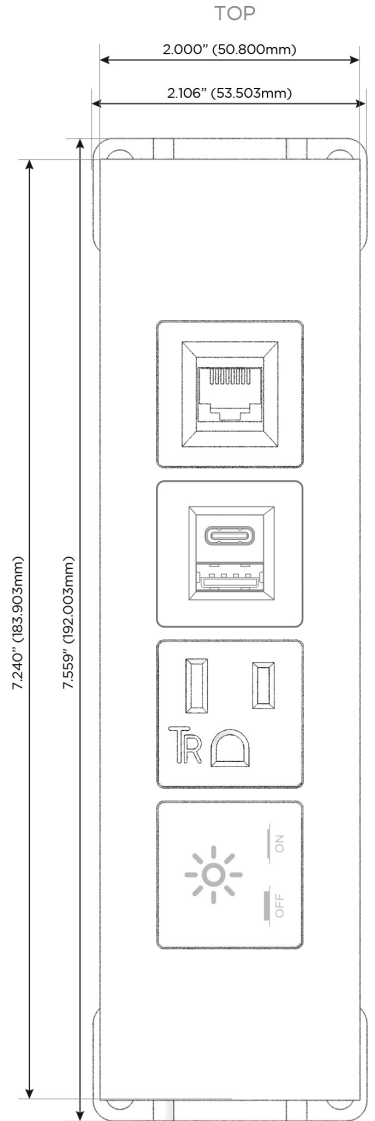

M-POWER-4T

AC POWER & DATA CONNECTIVITY SOLUTION

M-POWER-4T-XAE6-SS4ATP

Specs:

Modules/Ports:

- X Switched AC
- A Tamper Resistant AC Receptacle
- E USB-A & USB-C (20W)
- 6 CAT 6

X A E 6

Distributed by

Mormax Company, Inc.

8 Westchester Plaza

Elmsford, NY 10523

914-699-0101

sales@mormax.com

mormax.com