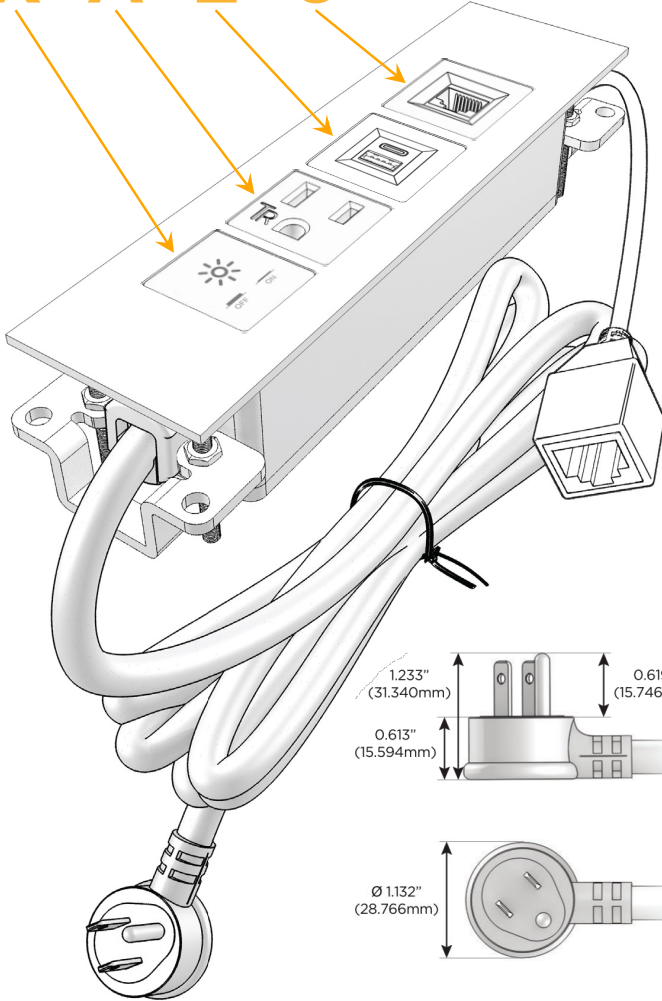

M-POWER-4T

AC POWER & DATA CONNECTIVITY SOLUTION

M-POWER-4T-XAE6-SS4ATP

Specs:

Modules/Ports:

- X Switched AC
- A Tamper Resistant AC Receptacle
- E USB-A & USB-C (20W)
- 6 CAT 6

X A E 6

Distributed by

Mormax Company, Inc.

8 Westchester Plaza

Elmsford, NY 10523

914-699-0101

sales@mormax.com

mormax.com