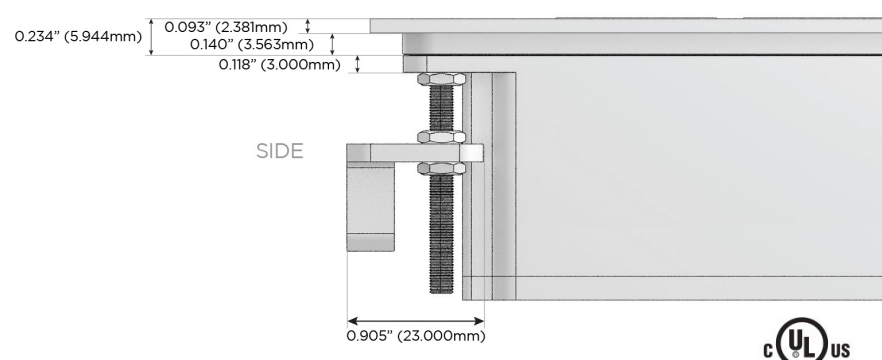

M-POWER-4T

AC POWER & DATA CONNECTIVITY SOLUTION

M-POWER-4T-XAE6-SS4ATP

Specs:

Modules/Ports:

- X Switched AC
- A Tamper Resistant AC Receptacle
- E USB-A & USB-C (20W)
- 6 CAT 6

X A E 6

Distributed by

Mormax Company, Inc.

8 Westchester Plaza

Elmsford, NY 10523

914-699-0101

sales@mormax.com

mormax.com