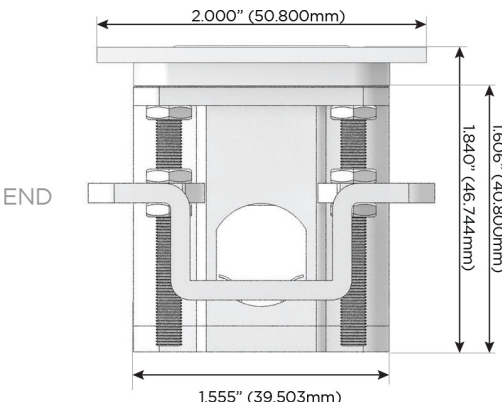

M-POWER-4T

AC POWER & DATA CONNECTIVITY SOLUTION

M-POWER-4T-XAE6-SS4ATP

Specs:

Modules/Ports:

- X Switched AC
- A Tamper Resistant AC Receptacle
- E USB-A & USB-C (20W)
- 6 CAT 6

X A E 6

Distributed by

Mormax Company, Inc.

8 Westchester Plaza

Elmsford, NY 10523

914-699-0101

sales@mormax.com

mormax.com