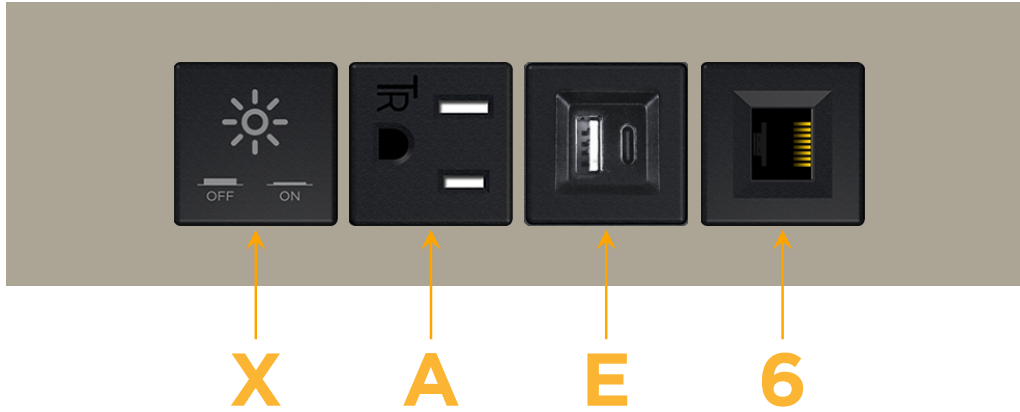

Trim Plate Finish: **SATIN NICKEL (ABS)**

Custom Finishes Available

M-POWER-4T-XAE6-SATP

Features:

Module/Port Options:

- A** Tamper Resistant AC Receptacle
- E** USB-A & USB-C (20W)
- M** Double USB-A (Fast Charging Ports - 18W)
- H** HDMI
- 6** CAT 6
- 12** RJ 12
- X** Switched AC
- Y** 3-Way Switch (Low Voltage)
- V** USB-C (45W High Speed Charging Port)
- S** USB-C (25W High Speed Charging Port)
- R** Switched AC (Rocker Switch)
- D** Dimmer Switch

Plug:

Supplied with Low Profile Flat 45° Angle 120 VAC Plug

Optional Standard Straight 120 VAC Plug

Optional Straight 120 VAC Pass-through Plug

- CLEAN, COMPACT DESIGN
- STREAMLINED
- LOW PROFILE
- SIDE-EXITING CORDS
- PLUG & PLAY
- 6' AC CORD & PLUG (FLAT PLUG STANDARD)
- CUSTOMIZABLE CONFIGURATIONS AND FINISHES
- UL LISTED FOR MOUNTING IN FURNITURE
- 15A

M-POWER-4T

AC POWER & DATA CONNECTIVITY SOLUTION

M-POWER-4T-XAE6-SATP

Specs:

Modules/Ports:

- X Switched AC
- A Tamper Resistant AC Receptacle
- E USB-A & USB-C (20W)
- 6 CAT 6

X A E 6

Distributed by