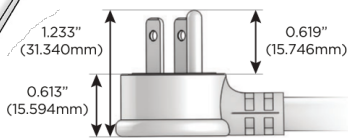

M-POWER-4T

AC POWER & DATA CONNECTIVITY SOLUTION

M-POWER-4T-XAE6-SATP

Specs:

Modules/Ports:

- X Switched AC
- A Tamper Resistant AC Receptacle
- E USB-A & USB-C (20W)
- 6 CAT 6

X A E 6

Distributed by