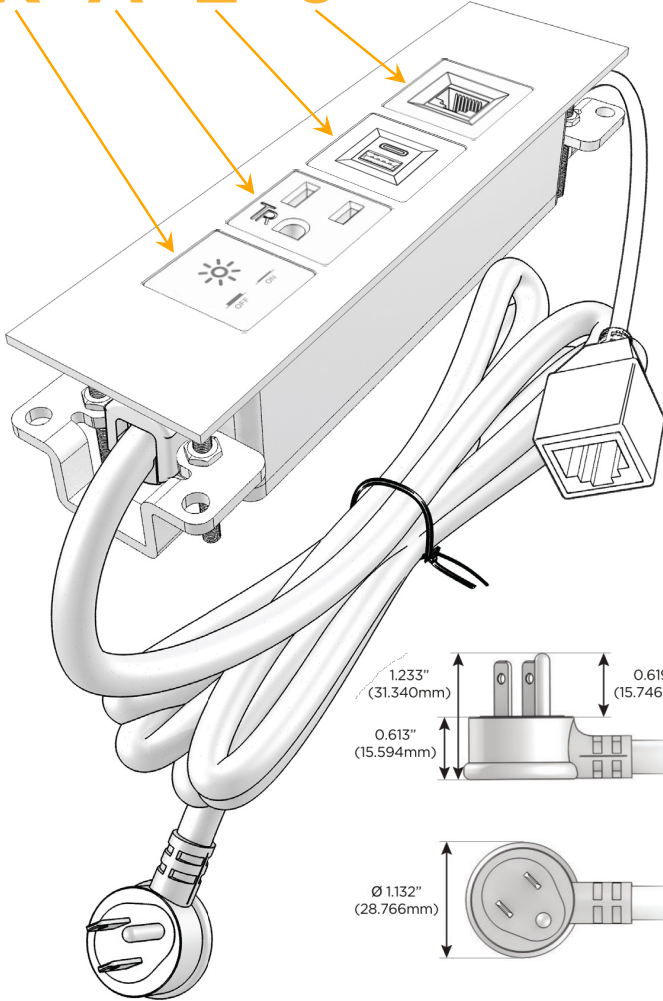

Trim Plate Finish: **SATIN NICKEL (ABS)**

Custom Finishes Available

M-POWER-4T-XAE6-SATP

Features:

Module/Port Options:

- A** Tamper Resistant AC Receptacle
- E** USB-A & USB-C (20W)
- M** Double USB-A (Fast Charging Ports - 18W)
- H** HDMI
- 6** CAT 6
- 12** RJ 12
- X** Switched AC
- Y** 3-Way Switch (Low Voltage)
- V** USB-C (45W High Speed Charging Port)
- S** USB-C (25W High Speed Charging Port)
- R** Switched AC (Rocker Switch)
- D** Dimmer Switch

Plug:

Supplied with Low Profile Flat 45° Angle 120 VAC Plug

Optional Standard Straight 120 VAC Plug

Optional Straight 120 VAC Pass-through Plug

- CLEAN, COMPACT DESIGN
- STREAMLINED
- LOW PROFILE
- SIDE-EXITING CORDS
- PLUG & PLAY
- 6' AC CORD & PLUG (FLAT PLUG STANDARD)
- CUSTOMIZABLE CONFIGURATIONS AND FINISHES
- UL LISTED FOR MOUNTING IN FURNITURE
- 15A

M-POWER-4T

AC POWER & DATA CONNECTIVITY SOLUTION

M-POWER-4T-XAE6-SATP

Specs:

Modules/Ports:

- X Switched AC
- A Tamper Resistant AC Receptacle
- E USB-A & USB-C (20W)
- 6 CAT 6

X A E 6

Distributed by