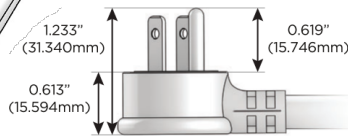

Plug:

Supplied with Low Profile Flat 45° Angle 120 VAC Plug

Optional Standard Straight 120 VAC Plug

Optional Straight 120 VAC Pass-through Plug

- CLEAN, COMPACT DESIGN
- STREAMLINED
- LOW PROFILE
- SIDE-EXITING CORDS
- PLUG & PLAY
- 6' AC CORD & PLUG (FLAT PLUG STANDARD)
- CUSTOMIZABLE CONFIGURATIONS AND FINISHES
- UL LISTED FOR MOUNTING IN FURNITURE
- 15A

M-POWER-4T

AC POWER & DATA CONNECTIVITY SOLUTION

M-POWER-4T-XAE6-S3ATP

Specs:

Modules/Ports:

- X Switched AC
- A Tamper Resistant AC Receptacle
- E USB-A & USB-C (20W)
- 6 CAT 6

Distributed by

Mormax Company, Inc.