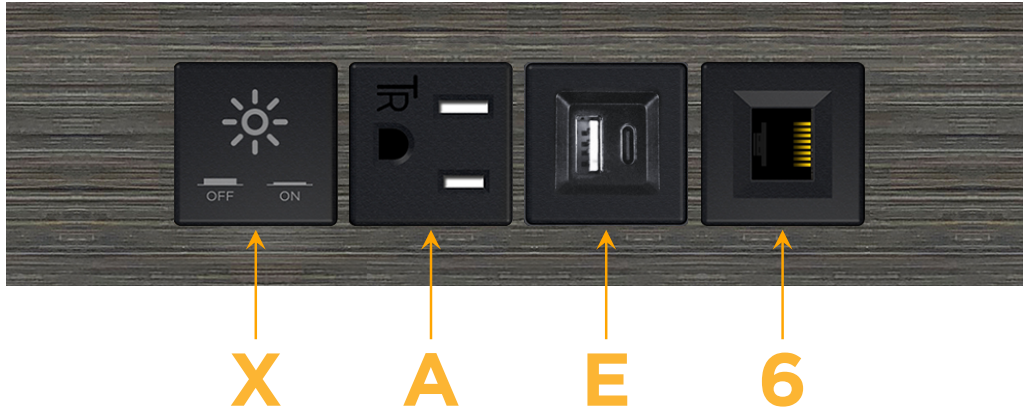

Trim Plate Finish: **GUNMETAL (ABS)**

Custom Finishes Available

M-POWER-4T-XAE6-S3ATP

Features:

Module/Port Options:

- A** Tamper Resistant AC Receptacle
- E** USB-A & USB-C (20W)
- M** Double USB-A (Fast Charging Ports - 18W)
- H** HDMI
- 6** CAT 6
- 12** RJ 12
- X** Switched AC
- Y** 3-Way Switch (Low Voltage)
- V** USB-C (45W High Speed Charging Port)
- S** USB-C (25W High Speed Charging Port)
- R** Switched AC (Rocker Switch)
- D** Dimmer Switch

Plug:

Supplied with Low Profile Flat 45° Angle 120 VAC Plug

Optional Standard Straight 120 VAC Plug

Optional Straight 120 VAC Pass-through Plug

- CLEAN, COMPACT DESIGN
- STREAMLINED
- LOW PROFILE
- SIDE-EXITING CORDS
- PLUG & PLAY
- 6' AC CORD & PLUG (FLAT PLUG STANDARD)
- CUSTOMIZABLE CONFIGURATIONS AND FINISHES
- UL LISTED FOR MOUNTING IN FURNITURE
- 15A

M-POWER-4T

AC POWER & DATA CONNECTIVITY SOLUTION

M-POWER-4T-XAE6-S3ATP

Specs:

Modules/Ports:

- X Switched AC
- A Tamper Resistant AC Receptacle
- E USB-A & USB-C (20W)
- 6 CAT 6

Distributed by

Mormax Company, Inc.