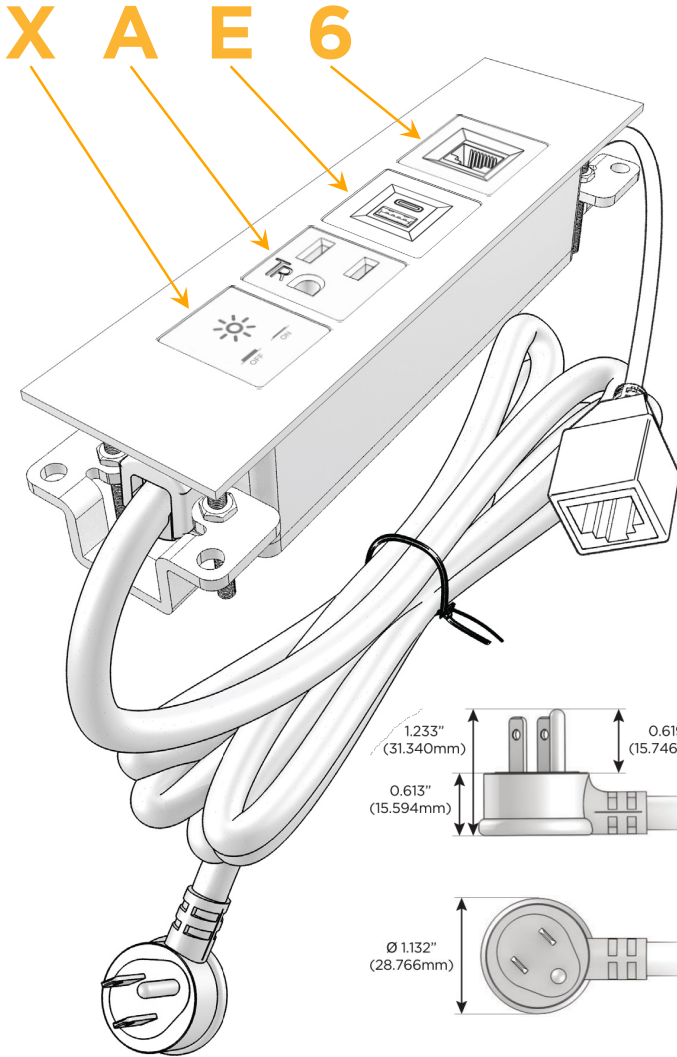

Trim Plate Finish: **GUNMETAL (ABS)**

Custom Finishes Available

M-POWER-4T-XAE6-S3ATP

Features:

Module/Port Options:

- A** Tamper Resistant AC Receptacle
- E** USB-A & USB-C (20W)
- M** Double USB-A (Fast Charging Ports - 18W)
- H** HDMI
- 6** CAT 6
- 12** RJ 12
- X** Switched AC
- Y** 3-Way Switch (Low Voltage)
- V** USB-C (45W High Speed Charging Port)
- S** USB-C (25W High Speed Charging Port)
- R** Switched AC (Rocker Switch)
- D** Dimmer Switch

Plug:

Supplied with Low Profile Flat 45° Angle 120 VAC Plug

Optional Standard Straight 120 VAC Plug

Optional Straight 120 VAC Pass-through Plug

- CLEAN, COMPACT DESIGN
- STREAMLINED
- LOW PROFILE
- SIDE-EXITING CORDS
- PLUG & PLAY
- 6' AC CORD & PLUG (FLAT PLUG STANDARD)
- CUSTOMIZABLE CONFIGURATIONS AND FINISHES
- UL LISTED FOR MOUNTING IN FURNITURE
- 15A

M-POWER-4T

AC POWER & DATA CONNECTIVITY SOLUTION

M-POWER-4T-XAE6-S3ATP

Specs:

Modules/Ports:

- X Switched AC
- A Tamper Resistant AC Receptacle
- E USB-A & USB-C (20W)
- 6 CAT 6

Distributed by

Mormax Company, Inc.