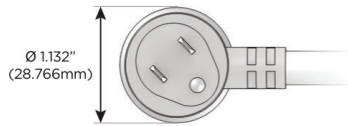

Trim Plate Finish: **GUNMETAL (ABS)**

Custom Finishes Available

M-POWER-4T-XAE6-S3ATP

Features:

Module/Port Options:

- A** Tamper Resistant AC Receptacle
- E** USB-A & USB-C (20W)
- M** Double USB-A (Fast Charging Ports - 18W)
- H** HDMI
- 6** CAT 6
- 12** RJ 12
- X** Switched AC
- Y** 3-Way Switch (Low Voltage)
- V** USB-C (45W High Speed Charging Port)
- S** USB-C (25W High Speed Charging Port)
- R** Switched AC (Rocker Switch)
- D** Dimmer Switch

Plug:

Supplied with Low Profile Flat 45° Angle 120 VAC Plug

Optional Standard Straight 120 VAC Plug

Optional Straight 120 VAC Pass-through Plug

- CLEAN, COMPACT DESIGN
- STREAMLINED
- LOW PROFILE
- SIDE-EXITING CORDS
- PLUG & PLAY
- 6' AC CORD & PLUG (FLAT PLUG STANDARD)
- CUSTOMIZABLE CONFIGURATIONS AND FINISHES
- UL LISTED FOR MOUNTING IN FURNITURE
- 15A

M-POWER-4T

AC POWER & DATA CONNECTIVITY SOLUTION

M-POWER-4T-XAE6-S3ATP

Specs:

Modules/Ports:

- X Switched AC
- A Tamper Resistant AC Receptacle
- E USB-A & USB-C (20W)
- 6 CAT 6

Distributed by

Mormax Company, Inc.