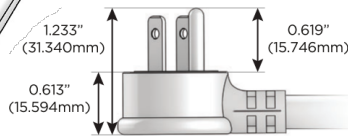

M-POWER-4T

AC POWER & DATA CONNECTIVITY SOLUTION

M-POWER-4T-XAE6-CRATP

Specs:

Modules/Ports:

- X Switched AC
- A Tamper Resistant AC Receptacle
- E USB-A & USB-C (20W)
- 6 CAT 6

X A E 6