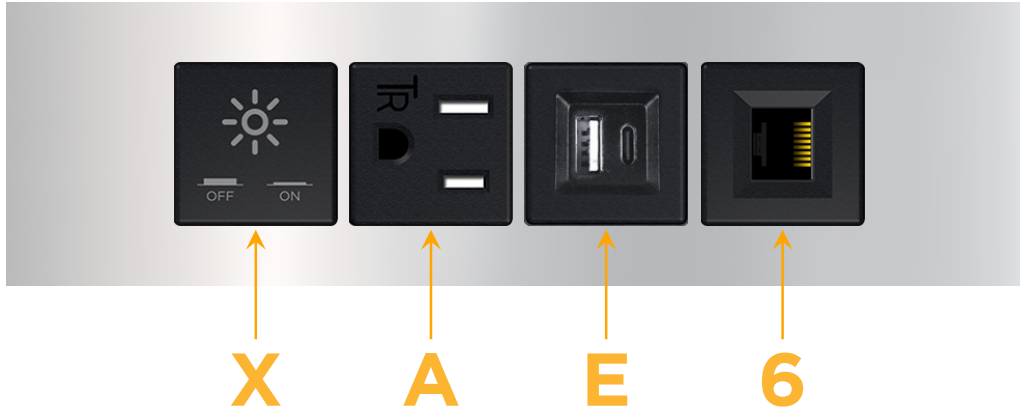

M-POWER-4T

AC POWER & DATA CONNECTIVITY SOLUTION

M-POWER-4T-XAE6-CRATP

Distributed by

Mormax Company, Inc.

8 Westchester Plaza

Elmsford, NY 10523

914-699-0101

sales@mormax.com

mormax.com

Metro Light & Power's line of power & data solutions offers sophisticated design elements combined with greater ease of installation. Streamlined and low-profile, enhanced by side-exiting cords, our outlets advance the industry with their cutting edge look and feel. We believe flexibility is key, and we provide a variety of mounting options, including the ability to mount in limited spaces. Our outlets are available in many finishes and configurations, in addition to a custom color and finish capability for our clients.

Trim Plate Finish: **CHROME (ABS)**

Custom Finishes Available

M-POWER-4T-XAE6-CRATP

Features:

Module/Port Options:

- **A** Tamper Resistant AC Receptacle
- **E** USB-A & USB-C (20W)
- **M** Double USB-A (Fast Charging Ports - 18W)
- **H** HDMI
- **6** CAT 6
- **12** RJ 12
- **X** Switched AC
- **Y** 3-Way Switch (Low Voltage)
- **V** USB-C (45W High Speed Charging Port)
- **S** USB-C (25W High Speed Charging Port)
- **R** Switched AC (Rocker Switch)
- **D** Dimmer Switch

Plug:

Supplied with Low Profile Flat 45° Angle 120 VAC Plug

Optional Standard Straight 120 VAC Plug

Optional Straight 120 VAC Pass-through Plug

- CLEAN, COMPACT DESIGN
- STREAMLINED
- LOW PROFILE
- SIDE-EXITING CORDS
- PLUG & PLAY
- 6' AC CORD & PLUG (FLAT PLUG STANDARD)
- CUSTOMIZABLE CONFIGURATIONS AND FINISHES
- UL LISTED FOR MOUNTING IN FURNITURE
- 15A