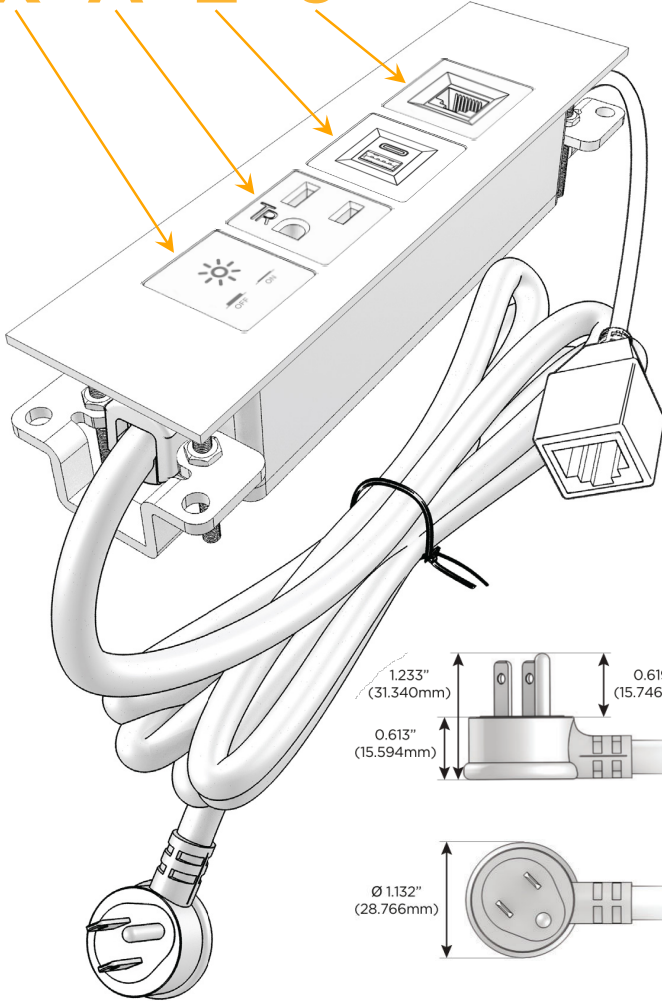

M-POWER-4T

AC POWER & DATA CONNECTIVITY SOLUTION

M-POWER-4T-XAE6-CRATP

Specs:

Modules/Ports:

- X Switched AC
- A Tamper Resistant AC Receptacle
- E USB-A & USB-C (20W)
- 6 CAT 6

X A E 6