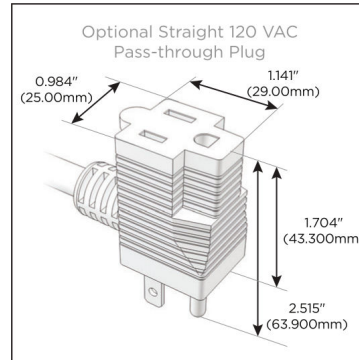

Trim Plate Finish: **CHAMPAGNE (ABS)**

Custom Finishes Available

M-POWER-4T-XAE6-CHATP

Features:

Module/Port Options:

- A** Tamper Resistant AC Receptacle
- E** USB-A & USB-C (20W)
- M** Double USB-A (Fast Charging Ports - 18W)
- H** HDMI
- 6** CAT 6
- 12** RJ 12
- X** Switched AC
- Y** 3-Way Switch (Low Voltage)
- V** USB-C (45W High Speed Charging Port)
- S** USB-C (25W High Speed Charging Port)
- R** Switched AC (Rocker Switch)
- D** Dimmer Switch

Plug:

Supplied with Low Profile Flat 45° Angle 120 VAC Plug

Optional Standard Straight 120 VAC Plug

Optional Straight 120 VAC Pass-through Plug

- CLEAN, COMPACT DESIGN
- STREAMLINED
- LOW PROFILE
- SIDE-EXITING CORDS
- PLUG & PLAY
- 6' AC CORD & PLUG (FLAT PLUG STANDARD)
- CUSTOMIZABLE CONFIGURATIONS AND FINISHES
- UL LISTED FOR MOUNTING IN FURNITURE
- 15A

M-POWER-4T

AC POWER & DATA CONNECTIVITY SOLUTION

M-POWER-4T-XAE6-CHATP

Specs:

Modules/Ports:

- X Switched AC
- A Tamper Resistant AC Receptacle
- E USB-A & USB-C (20W)
- 6 CAT 6

X A E 6

Distributed by