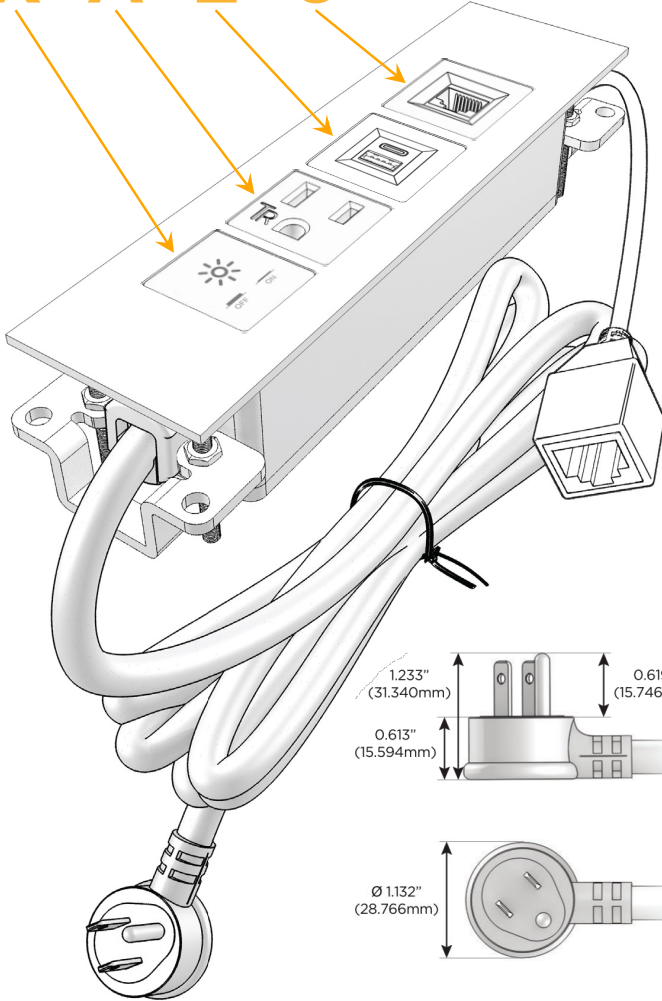

Trim Plate Finish: **CHAMPAGNE (ABS)**

Custom Finishes Available

M-POWER-4T-XAE6-CHATP

Features:

Module/Port Options:

- A** Tamper Resistant AC Receptacle
- E** USB-A & USB-C (20W)
- M** Double USB-A (Fast Charging Ports - 18W)
- H** HDMI
- 6** CAT 6
- 12** RJ 12
- X** Switched AC
- Y** 3-Way Switch (Low Voltage)
- V** USB-C (45W High Speed Charging Port)
- S** USB-C (25W High Speed Charging Port)
- R** Switched AC (Rocker Switch)
- D** Dimmer Switch

Plug:

Supplied with Low Profile Flat 45° Angle 120 VAC Plug

Optional Standard Straight 120 VAC Plug

Optional Straight 120 VAC Pass-through Plug

- CLEAN, COMPACT DESIGN
- STREAMLINED
- LOW PROFILE
- SIDE-EXITING CORDS
- PLUG & PLAY
- 6' AC CORD & PLUG (FLAT PLUG STANDARD)
- CUSTOMIZABLE CONFIGURATIONS AND FINISHES
- UL LISTED FOR MOUNTING IN FURNITURE
- 15A

M-POWER-4T

AC POWER & DATA CONNECTIVITY SOLUTION

M-POWER-4T-XAE6-CHATP

Specs:

Modules/Ports:

- X Switched AC
- A Tamper Resistant AC Receptacle
- E USB-A & USB-C (20W)
- 6 CAT 6

X A E 6

Distributed by