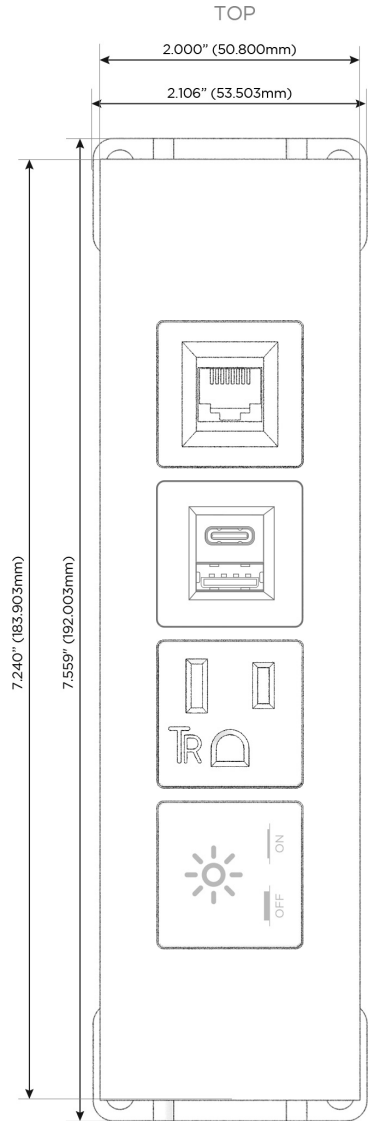

Trim Plate Finish: **CHAMPAGNE (ABS)**

Custom Finishes Available

M-POWER-4T-XAE6-CHATP

Features:

Module/Port Options:

- A** Tamper Resistant AC Receptacle
- E** USB-A & USB-C (20W)
- M** Double USB-A (Fast Charging Ports - 18W)
- H** HDMI
- 6** CAT 6
- 12** RJ 12
- X** Switched AC
- Y** 3-Way Switch (Low Voltage)
- V** USB-C (45W High Speed Charging Port)
- S** USB-C (25W High Speed Charging Port)
- R** Switched AC (Rocker Switch)
- D** Dimmer Switch

Plug:

Supplied with Low Profile Flat 45° Angle 120 VAC Plug

Optional Standard Straight 120 VAC Plug

Optional Straight 120 VAC Pass-through Plug

- CLEAN, COMPACT DESIGN
- STREAMLINED
- LOW PROFILE
- SIDE-EXITING CORDS
- PLUG & PLAY
- 6' AC CORD & PLUG (FLAT PLUG STANDARD)
- CUSTOMIZABLE CONFIGURATIONS AND FINISHES
- UL LISTED FOR MOUNTING IN FURNITURE
- 15A

M-POWER-4T

AC POWER & DATA CONNECTIVITY SOLUTION

M-POWER-4T-XAE6-CHATP

Specs:

Modules/Ports:

- X Switched AC
- A Tamper Resistant AC Receptacle
- E USB-A & USB-C (20W)
- 6 CAT 6

X A E 6

Distributed by