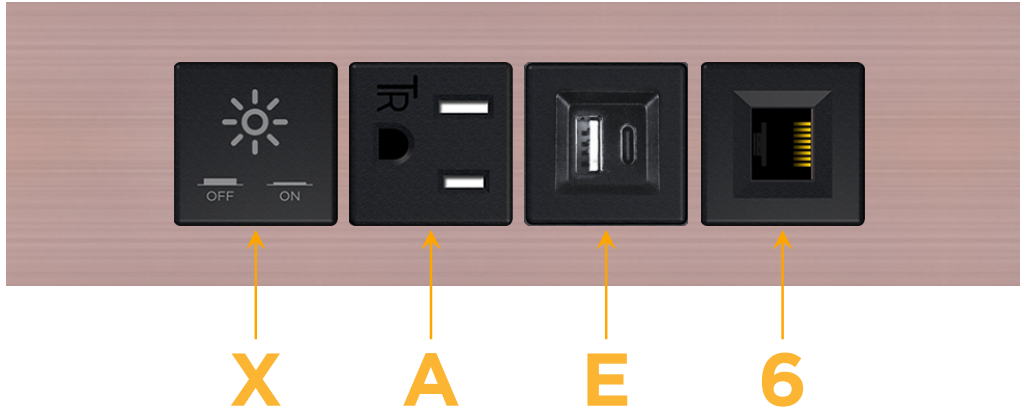

Trim Plate Finish: **CHAMPAGNE (ABS)**

Custom Finishes Available

M-POWER-4T-XAE6-CHATP

Features:

Module/Port Options:

- A** Tamper Resistant AC Receptacle
- E** USB-A & USB-C (20W)
- M** Double USB-A (Fast Charging Ports - 18W)
- H** HDMI
- 6** CAT 6
- 12** RJ 12
- X** Switched AC
- Y** 3-Way Switch (Low Voltage)
- V** USB-C (45W High Speed Charging Port)
- S** USB-C (25W High Speed Charging Port)
- R** Switched AC (Rocker Switch)
- D** Dimmer Switch

Plug:

Supplied with Low Profile Flat 45° Angle 120 VAC Plug

Optional Standard Straight 120 VAC Plug

Optional Straight 120 VAC Pass-through Plug

- CLEAN, COMPACT DESIGN
- STREAMLINED
- LOW PROFILE
- SIDE-EXITING CORDS
- PLUG & PLAY
- 6' AC CORD & PLUG (FLAT PLUG STANDARD)
- CUSTOMIZABLE CONFIGURATIONS AND FINISHES
- UL LISTED FOR MOUNTING IN FURNITURE
- 15A

M-POWER-4T

AC POWER & DATA CONNECTIVITY SOLUTION

M-POWER-4T-XAE6-CHATP

Specs:

Modules/Ports:

- X Switched AC
- A Tamper Resistant AC Receptacle
- E USB-A & USB-C (20W)
- 6 CAT 6

X A E 6

Distributed by