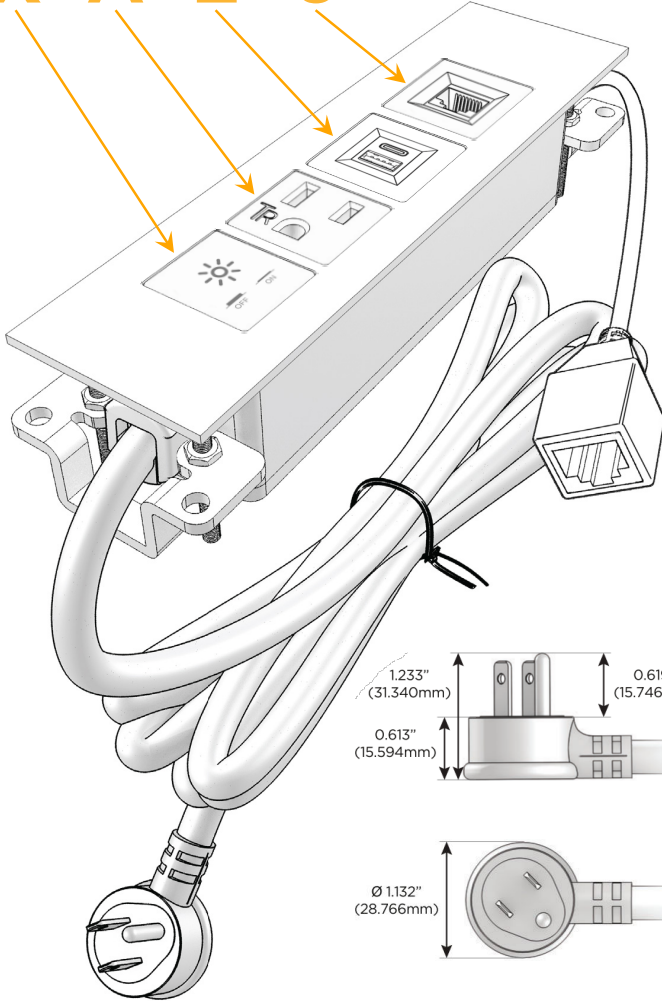

Trim Plate Finish: **STANDARD BRONZE (ABS)**

Custom Finishes Available

M-POWER-4T-XAE6-BZATP

Features:

Module/Port Options:

- A** Tamper Resistant AC Receptacle
- E** USB-A & USB-C (20W)
- M** Double USB-A (Fast Charging Ports - 18W)
- H** HDMI
- 6** CAT 6
- 12** RJ 12
- X** Switched AC
- Y** 3-Way Switch (Low Voltage)
- V** USB-C (45W High Speed Charging Port)
- S** USB-C (25W High Speed Charging Port)
- R** Switched AC (Rocker Switch)
- D** Dimmer Switch

Plug:

Supplied with Low Profile Flat 45° Angle 120 VAC Plug

Optional Standard Straight 120 VAC Plug

Optional Straight 120 VAC Pass-through Plug

- CLEAN, COMPACT DESIGN
- STREAMLINED
- LOW PROFILE
- SIDE-EXITING CORDS
- PLUG & PLAY
- 6' AC CORD & PLUG (FLAT PLUG STANDARD)
- CUSTOMIZABLE CONFIGURATIONS AND FINISHES
- UL LISTED FOR MOUNTING IN FURNITURE
- 15A

M-POWER-4T

AC POWER & DATA CONNECTIVITY SOLUTION

M-POWER-4T-XAE6-BZATP

Specs:

Modules/Ports:

- X Switched AC
- A Tamper Resistant AC Receptacle
- E USB-A & USB-C (20W)
- 6 CAT 6

X A E 6

Distributed by