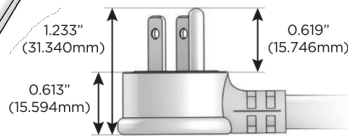

Plug:

Supplied with Low Profile Flat 45° Angle 120 VAC Plug

Optional Standard Straight 120 VAC Plug

Optional Straight 120 VAC Pass-through Plug

- CLEAN, COMPACT DESIGN
- STREAMLINED
- LOW PROFILE
- SIDE-EXITING CORDS
- PLUG & PLAY
- 6' AC CORD & PLUG (FLAT PLUG STANDARD)
- CUSTOMIZABLE CONFIGURATIONS AND FINISHES
- UL LISTED FOR MOUNTING IN FURNITURE
- 15A

M-POWER-4T

AC POWER & DATA CONNECTIVITY SOLUTION

M-POWER-4T-XAE6-BZATP

Specs:

Modules/Ports:

- X Switched AC
- A Tamper Resistant AC Receptacle
- E USB-A & USB-C (20W)
- 6 CAT 6

X A E 6

Distributed by