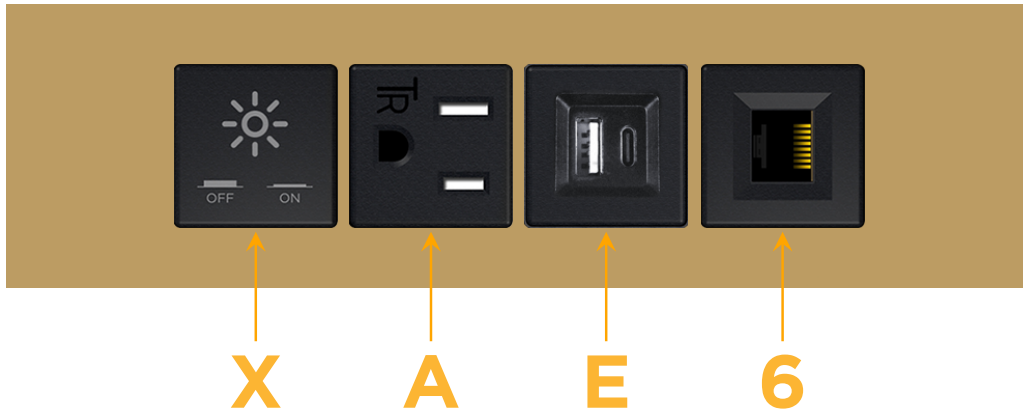

Trim Plate Finish: **STANDARD BRONZE (ABS)**

Custom Finishes Available

M-POWER-4T-XAE6-BZATP

Features:

Module/Port Options:

- A** Tamper Resistant AC Receptacle
- E** USB-A & USB-C (20W)
- M** Double USB-A (Fast Charging Ports - 18W)
- H** HDMI
- 6** CAT 6
- 12** RJ 12
- X** Switched AC
- Y** 3-Way Switch (Low Voltage)
- V** USB-C (45W High Speed Charging Port)
- S** USB-C (25W High Speed Charging Port)
- R** Switched AC (Rocker Switch)
- D** Dimmer Switch

Plug:

Supplied with Low Profile Flat 45° Angle 120 VAC Plug

Optional Standard Straight 120 VAC Plug

Optional Straight 120 VAC Pass-through Plug

- CLEAN, COMPACT DESIGN
- STREAMLINED
- LOW PROFILE
- SIDE-EXITING CORDS
- PLUG & PLAY
- 6' AC CORD & PLUG (FLAT PLUG STANDARD)
- CUSTOMIZABLE CONFIGURATIONS AND FINISHES
- UL LISTED FOR MOUNTING IN FURNITURE
- 15A

M-POWER-4T

AC POWER & DATA CONNECTIVITY SOLUTION

M-POWER-4T-XAE6-BZATP

Specs:

Modules/Ports:

- X Switched AC
- A Tamper Resistant AC Receptacle
- E USB-A & USB-C (20W)
- 6 CAT 6

X A E 6

Distributed by