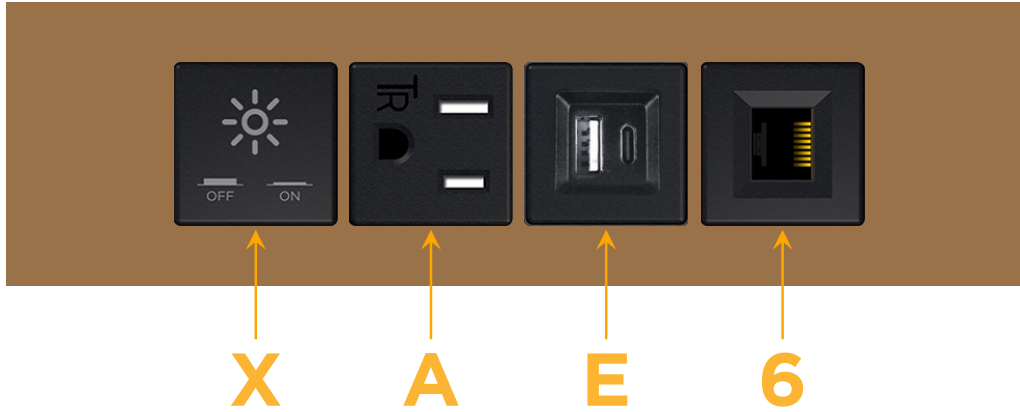

Trim Plate Finish: **ARCHITECTURAL BRONZE (ABS)**

Custom Finishes Available

M-POWER-4T-XAE6-BZ5ATP

Features:

Module/Port Options:

- A** Tamper Resistant AC Receptacle
- E** USB-A & USB-C (20W)
- M** Double USB-A (Fast Charging Ports - 18W)
- H** HDMI
- 6** CAT 6
- 12** RJ 12
- X** Switched AC
- Y** 3-Way Switch (Low Voltage)
- V** USB-C (45W High Speed Charging Port)
- S** USB-C (25W High Speed Charging Port)
- R** Switched AC (Rocker Switch)
- D** Dimmer Switch

Plug:

Supplied with Low Profile Flat 45° Angle 120 VAC Plug

Optional Standard Straight 120 VAC Plug

Optional Straight 120 VAC Pass-through Plug

- CLEAN, COMPACT DESIGN
- STREAMLINED
- LOW PROFILE
- SIDE-EXITING CORDS
- PLUG & PLAY
- 6' AC CORD & PLUG (FLAT PLUG STANDARD)
- CUSTOMIZABLE CONFIGURATIONS AND FINISHES
- UL LISTED FOR MOUNTING IN FURNITURE
- 15A

M-POWER-4T

AC POWER & DATA CONNECTIVITY SOLUTION

M-POWER-4T-XAE6-BZ5ATP

Specs:

Modules/Ports:

- X Switched AC
- A Tamper Resistant AC Receptacle
- E USB-A & USB-C (20W)
- 6 CAT 6

Distributed by

Mormax Company, Inc.