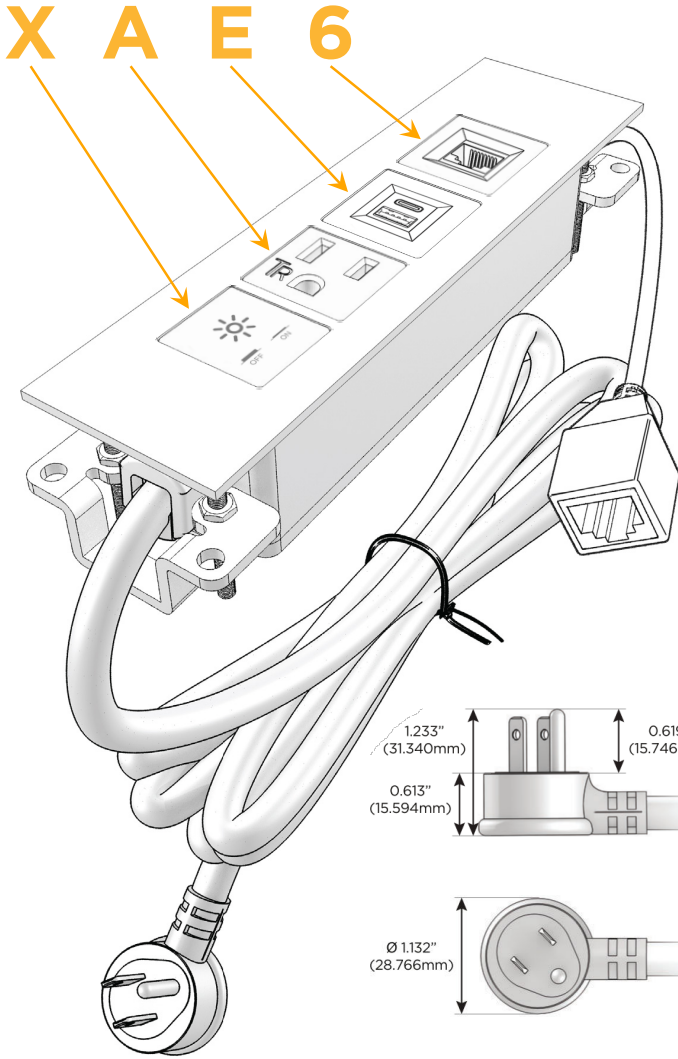

Trim Plate Finish: **ARCHITECTURAL BRONZE (ABS)**

Custom Finishes Available

M-POWER-4T-XAE6-BZ5ATP

Features:

Module/Port Options:

- A** Tamper Resistant AC Receptacle
- E** USB-A & USB-C (20W)
- M** Double USB-A (Fast Charging Ports - 18W)
- H** HDMI
- 6** CAT 6
- 12** RJ 12
- X** Switched AC
- Y** 3-Way Switch (Low Voltage)
- V** USB-C (45W High Speed Charging Port)
- S** USB-C (25W High Speed Charging Port)
- R** Switched AC (Rocker Switch)
- D** Dimmer Switch

Plug:

Supplied with Low Profile Flat 45° Angle 120 VAC Plug

Optional Standard Straight 120 VAC Plug

Optional Straight 120 VAC Pass-through Plug

- CLEAN, COMPACT DESIGN
- STREAMLINED
- LOW PROFILE
- SIDE-EXITING CORDS
- PLUG & PLAY
- 6' AC CORD & PLUG (FLAT PLUG STANDARD)
- CUSTOMIZABLE CONFIGURATIONS AND FINISHES
- UL LISTED FOR MOUNTING IN FURNITURE
- 15A

M-POWER-4T

AC POWER & DATA CONNECTIVITY SOLUTION

M-POWER-4T-XAE6-BZ5ATP

Specs:

Modules/Ports:

- X Switched AC
- A Tamper Resistant AC Receptacle
- E USB-A & USB-C (20W)
- 6 CAT 6

Distributed by

Mormax Company, Inc.