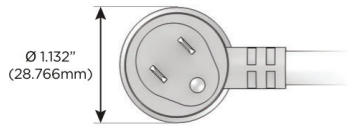

Plug:

Supplied with Low Profile Flat 45° Angle 120 VAC Plug

Optional Standard Straight 120 VAC Plug

Optional Straight 120 VAC Pass-through Plug

- CLEAN, COMPACT DESIGN
- STREAMLINED
- LOW PROFILE
- SIDE-EXITING CORDS
- PLUG & PLAY
- 6' AC CORD & PLUG (FLAT PLUG STANDARD)
- CUSTOMIZABLE CONFIGURATIONS AND FINISHES
- UL LISTED FOR MOUNTING IN FURNITURE
- 15A

M-POWER-4T

AC POWER & DATA CONNECTIVITY SOLUTION

M-POWER-4T-XAE6-BZ5ATP

Specs:

Modules/Ports:

- X Switched AC
- A Tamper Resistant AC Receptacle
- E USB-A & USB-C (20W)
- 6 CAT 6

Distributed by

Mormax Company, Inc.