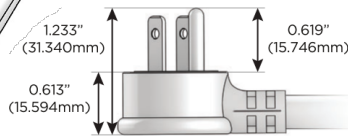

Plug:

Supplied with Low Profile Flat 45° Angle 120 VAC Plug

Optional Standard Straight 120 VAC Plug

Optional Straight 120 VAC Pass-through Plug

- CLEAN, COMPACT DESIGN
- STREAMLINED
- LOW PROFILE
- SIDE-EXITING CORDS
- PLUG & PLAY
- 6' AC CORD & PLUG (FLAT PLUG STANDARD)
- CUSTOMIZABLE CONFIGURATIONS AND FINISHES
- UL LISTED FOR MOUNTING IN FURNITURE
- 15A

M-POWER-4T

AC POWER & DATA CONNECTIVITY SOLUTION

M-POWER-4T-XAE6-BZ5ATP

Specs:

Modules/Ports:

- X Switched AC
- A Tamper Resistant AC Receptacle
- E USB-A & USB-C (20W)
- 6 CAT 6

Distributed by

Mormax Company, Inc.