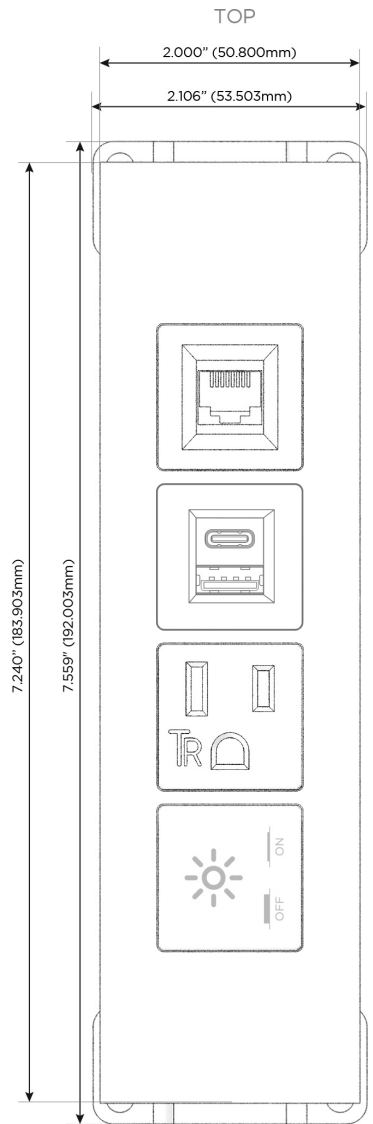

Trim Plate Finish: **ANTIQUED ARCHITECTURAL BRONZE (ABS)**

Custom Finishes Available

M-POWER-4T-XAE6-BZ5AATP

Features:

Module/Port Options:

- A** Tamper Resistant AC Receptacle
- E** USB-A & USB-C (20W)
- M** Double USB-A (Fast Charging Ports - 18W)
- H** HDMI
- 6** CAT 6
- 12** RJ 12
- X** Switched AC
- Y** 3-Way Switch (Low Voltage)
- V** USB-C (45W High Speed Charging Port)
- S** USB-C (25W High Speed Charging Port)
- R** Switched AC (Rocker Switch)
- D** Dimmer Switch

Plug:

Supplied with Low Profile Flat 45° Angle 120 VAC Plug

Optional Standard Straight 120 VAC Plug

Optional Straight 120 VAC Pass-through Plug

- CLEAN, COMPACT DESIGN
- STREAMLINED
- LOW PROFILE
- SIDE-EXITING CORDS
- PLUG & PLAY
- 6' AC CORD & PLUG (FLAT PLUG STANDARD)
- CUSTOMIZABLE CONFIGURATIONS AND FINISHES
- UL LISTED FOR MOUNTING IN FURNITURE
- 15A

M-POWER-4T

AC POWER & DATA CONNECTIVITY SOLUTION

M-POWER-4T-XAE6-BZ5AATP

Specs:

Modules/Ports:

- X Switched AC
- A Tamper Resistant AC Receptacle
- E USB-A & USB-C (20W)
- 6 CAT 6

X A E 6

Distributed by