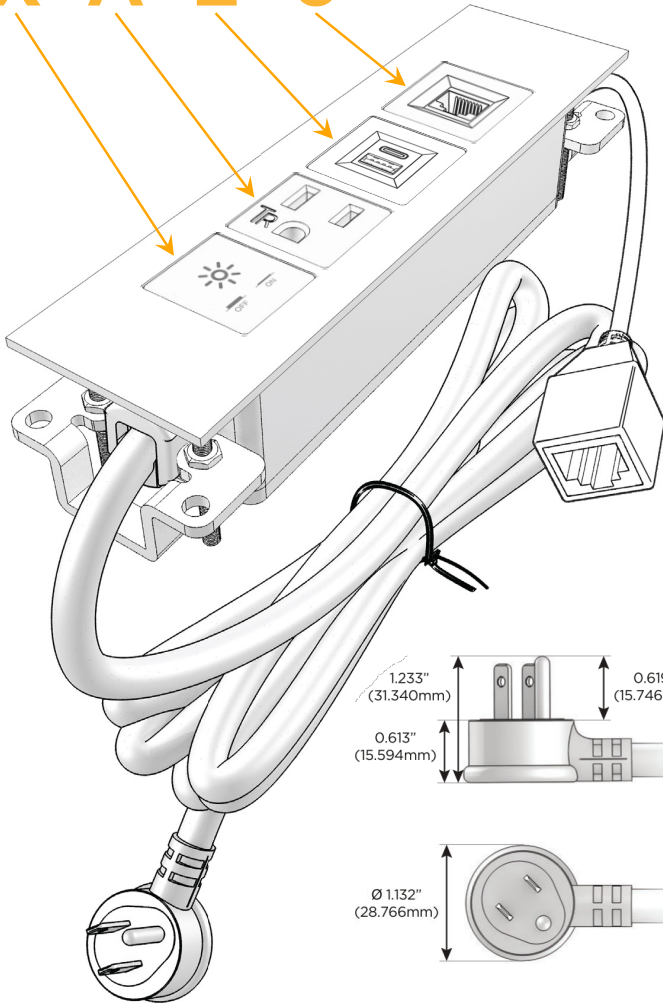

Trim Plate Finish: **ANTIQUED ARCHITECTURAL BRONZE (ABS)**

Custom Finishes Available

M-POWER-4T-XAE6-BZ5AATP

Features:

Module/Port Options:

- A** Tamper Resistant AC Receptacle
- E** USB-A & USB-C (20W)
- M** Double USB-A (Fast Charging Ports - 18W)
- H** HDMI
- 6** CAT 6
- 12** RJ 12
- X** Switched AC
- Y** 3-Way Switch (Low Voltage)
- V** USB-C (45W High Speed Charging Port)
- S** USB-C (25W High Speed Charging Port)
- R** Switched AC (Rocker Switch)
- D** Dimmer Switch

Plug:

Supplied with Low Profile Flat 45° Angle 120 VAC Plug

Optional Standard Straight 120 VAC Plug

Optional Straight 120 VAC Pass-through Plug

- CLEAN, COMPACT DESIGN
- STREAMLINED
- LOW PROFILE
- SIDE-EXITING CORDS
- PLUG & PLAY
- 6' AC CORD & PLUG (FLAT PLUG STANDARD)
- CUSTOMIZABLE CONFIGURATIONS AND FINISHES
- UL LISTED FOR MOUNTING IN FURNITURE
- 15A

M-POWER-4T

AC POWER & DATA CONNECTIVITY SOLUTION

M-POWER-4T-XAE6-BZ5AATP

Specs:

Modules/Ports:

- X Switched AC
- A Tamper Resistant AC Receptacle
- E USB-A & USB-C (20W)
- 6 CAT 6

X A E 6

Distributed by