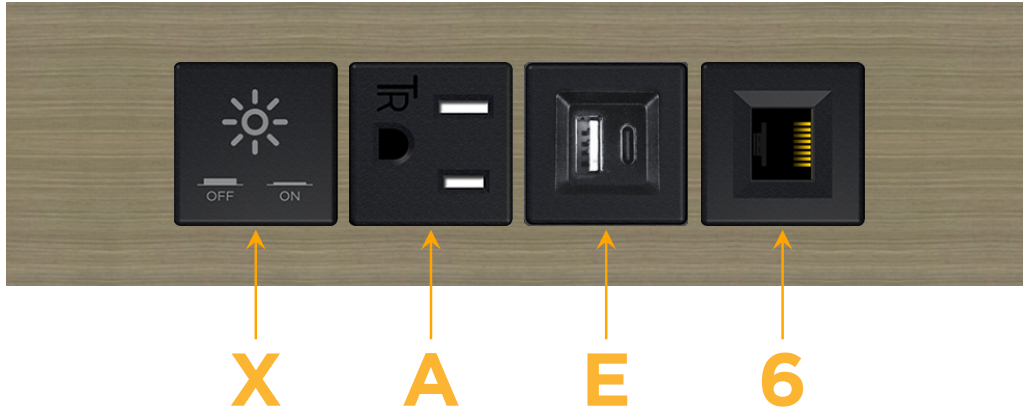

Trim Plate Finish: **ANTIQUED ARCHITECTURAL BRONZE (ABS)**

Custom Finishes Available

M-POWER-4T-XAE6-BZ5AATP

Features:

Module/Port Options:

- A** Tamper Resistant AC Receptacle
- E** USB-A & USB-C (20W)
- M** Double USB-A (Fast Charging Ports - 18W)
- H** HDMI
- 6** CAT 6
- 12** RJ 12
- X** Switched AC
- Y** 3-Way Switch (Low Voltage)
- V** USB-C (45W High Speed Charging Port)
- S** USB-C (25W High Speed Charging Port)
- R** Switched AC (Rocker Switch)
- D** Dimmer Switch

Plug:

Supplied with Low Profile Flat 45° Angle 120 VAC Plug

Optional Standard Straight 120 VAC Plug

Optional Straight 120 VAC Pass-through Plug

- CLEAN, COMPACT DESIGN
- STREAMLINED
- LOW PROFILE
- SIDE-EXITING CORDS
- PLUG & PLAY
- 6' AC CORD & PLUG (FLAT PLUG STANDARD)
- CUSTOMIZABLE CONFIGURATIONS AND FINISHES
- UL LISTED FOR MOUNTING IN FURNITURE
- 15A

M-POWER-4T

AC POWER & DATA CONNECTIVITY SOLUTION

M-POWER-4T-XAE6-BZ5AATP

Specs:

Modules/Ports:

- X Switched AC
- A Tamper Resistant AC Receptacle
- E USB-A & USB-C (20W)
- 6 CAT 6

X A E 6

Distributed by