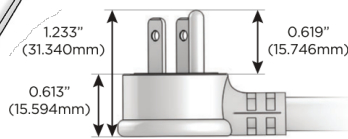

M-POWER-4T

AC POWER & DATA CONNECTIVITY SOLUTION

M-POWER-4T-XAE6-BZ5AATP

Specs:

Modules/Ports:

- X Switched AC
- A Tamper Resistant AC Receptacle
- E USB-A & USB-C (20W)
- 6 CAT 6

X A E 6

Distributed by