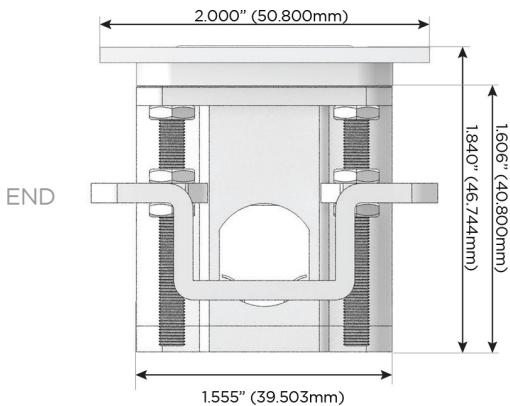

Plug:

Supplied with Low Profile Flat 45° Angle 120 VAC Plug

Optional Standard Straight 120 VAC Plug

Optional Straight 120 VAC Pass-through Plug

- CLEAN, COMPACT DESIGN
- STREAMLINED
- LOW PROFILE
- SIDE-EXITING CORDS
- PLUG & PLAY
- 6' AC CORD & PLUG (FLAT PLUG STANDARD)
- CUSTOMIZABLE CONFIGURATIONS AND FINISHES
- UL LISTED FOR MOUNTING IN FURNITURE
- 15A

M-POWER-4T

AC POWER & DATA CONNECTIVITY SOLUTION

M-POWER-4T-XAE6-BZ5AATP

Specs:

Modules/Ports:

- X Switched AC
- A Tamper Resistant AC Receptacle
- E USB-A & USB-C (20W)
- 6 CAT 6

X A E 6

Distributed by