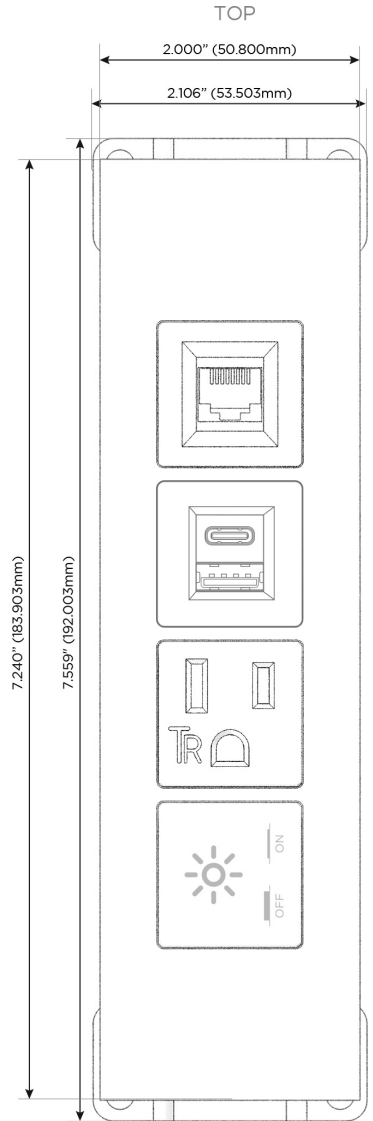

Trim Plate Finish: **SOLID BRONZE BRUSHED**

Custom Finishes Available

M-POWER-4T-XAE6-BZ4TP

Features:

Module/Port Options:

- A** Tamper Resistant AC Receptacle
- E** USB-A & USB-C (20W)
- M** Double USB-A (Fast Charging Ports - 18W)
- H** HDMI
- 6** CAT 6
- 12** RJ 12
- X** Switched AC
- Y** 3-Way Switch (Low Voltage)
- V** USB-C (45W High Speed Charging Port)
- S** USB-C (25W High Speed Charging Port)
- R** Switched AC (Rocker Switch)
- D** Dimmer Switch

Plug:

Supplied with Low Profile Flat 45° Angle 120 VAC Plug

Optional Standard Straight 120 VAC Plug

Optional Straight 120 VAC Pass-through Plug

- CLEAN, COMPACT DESIGN
- STREAMLINED
- LOW PROFILE
- SIDE-EXITING CORDS
- PLUG & PLAY
- 6' AC CORD & PLUG (FLAT PLUG STANDARD)
- CUSTOMIZABLE CONFIGURATIONS AND FINISHES
- UL LISTED FOR MOUNTING IN FURNITURE
- 15A

M-POWER-4T

AC POWER & DATA CONNECTIVITY SOLUTION

M-POWER-4T-XAE6-BZ4TP

Specs:

Modules/Ports:

- X Switched AC
- A Tamper Resistant AC Receptacle
- E USB-A & USB-C (20W)
- 6 CAT 6

X A E 6

Distributed by