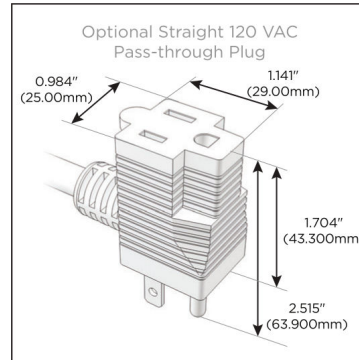

Plug:

Supplied with Low Profile Flat 45° Angle 120 VAC Plug

Optional Standard Straight 120 VAC Plug

Optional Straight 120 VAC Pass-through Plug

- CLEAN, COMPACT DESIGN
- STREAMLINED
- LOW PROFILE
- SIDE-EXITING CORDS
- PLUG & PLAY
- 6' AC CORD & PLUG (FLAT PLUG STANDARD)
- CUSTOMIZABLE CONFIGURATIONS AND FINISHES
- UL LISTED FOR MOUNTING IN FURNITURE
- 15A

M-POWER-4T

AC POWER & DATA CONNECTIVITY SOLUTION

M-POWER-4T-XAE6-BZ4TP

Specs:

Modules/Ports:

- X Switched AC
- A Tamper Resistant AC Receptacle
- E USB-A & USB-C (20W)
- 6 CAT 6

X A E 6

Distributed by