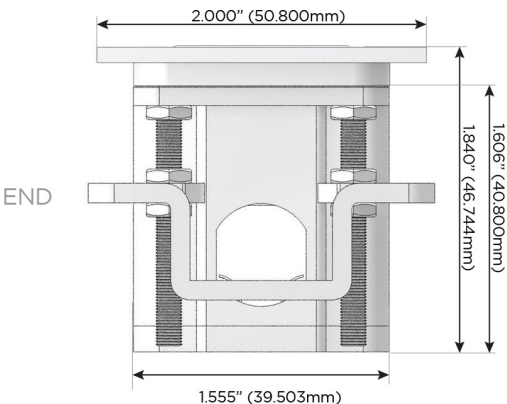

Plug:

Supplied with Low Profile Flat 45° Angle 120 VAC Plug

Optional Standard Straight 120 VAC Plug

Optional Straight 120 VAC Pass-through Plug

- CLEAN, COMPACT DESIGN
- STREAMLINED
- LOW PROFILE
- SIDE-EXITING CORDS
- PLUG & PLAY
- 6' AC CORD & PLUG (FLAT PLUG STANDARD)
- CUSTOMIZABLE CONFIGURATIONS AND FINISHES
- UL LISTED FOR MOUNTING IN FURNITURE
- 15A

M-POWER-4T

AC POWER & DATA CONNECTIVITY SOLUTION

M-POWER-4T-XAE6-BZ4TP

Specs:

Modules/Ports:

- X Switched AC
- A Tamper Resistant AC Receptacle
- E USB-A & USB-C (20W)
- 6 CAT 6

X A E 6

Distributed by