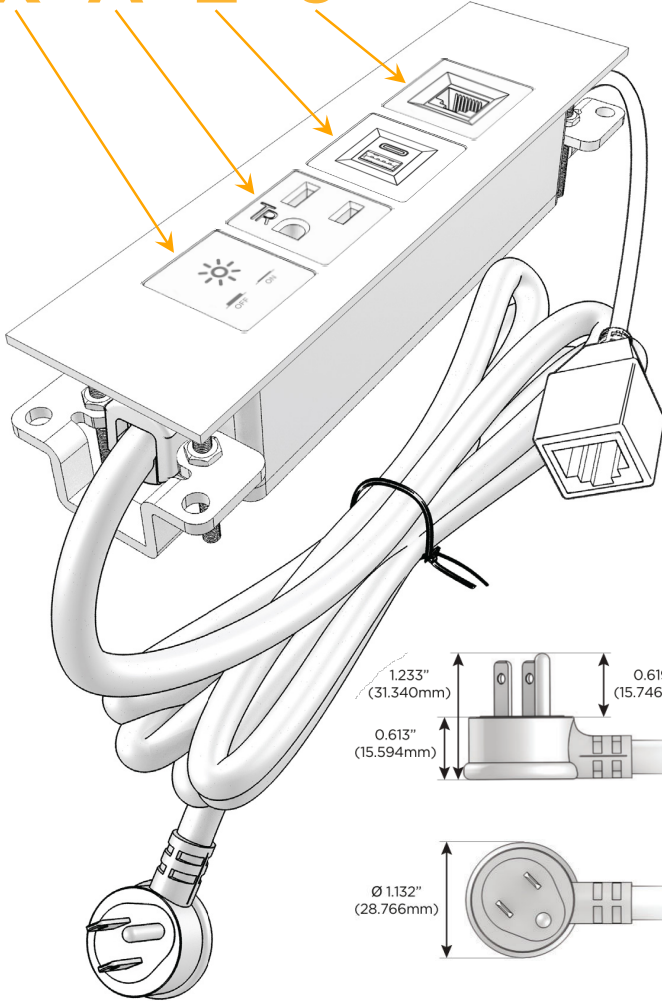

Trim Plate Finish: **SOLID BRONZE BRUSHED**

Custom Finishes Available

M-POWER-4T-XAE6-BZ4TP

Features:

Module/Port Options:

- A** Tamper Resistant AC Receptacle
- E** USB-A & USB-C (20W)
- M** Double USB-A (Fast Charging Ports - 18W)
- H** HDMI
- 6** CAT 6
- 12** RJ 12
- X** Switched AC
- Y** 3-Way Switch (Low Voltage)
- V** USB-C (45W High Speed Charging Port)
- S** USB-C (25W High Speed Charging Port)
- R** Switched AC (Rocker Switch)
- D** Dimmer Switch

Plug:

Supplied with Low Profile Flat 45° Angle 120 VAC Plug

Optional Standard Straight 120 VAC Plug

Optional Straight 120 VAC Pass-through Plug

- CLEAN, COMPACT DESIGN
- STREAMLINED
- LOW PROFILE
- SIDE-EXITING CORDS
- PLUG & PLAY
- 6' AC CORD & PLUG (FLAT PLUG STANDARD)
- CUSTOMIZABLE CONFIGURATIONS AND FINISHES
- UL LISTED FOR MOUNTING IN FURNITURE
- 15A

M-POWER-4T

AC POWER & DATA CONNECTIVITY SOLUTION

M-POWER-4T-XAE6-BZ4TP

Specs:

Modules/Ports:

- X Switched AC
- A Tamper Resistant AC Receptacle
- E USB-A & USB-C (20W)
- 6 CAT 6

X A E 6

Distributed by