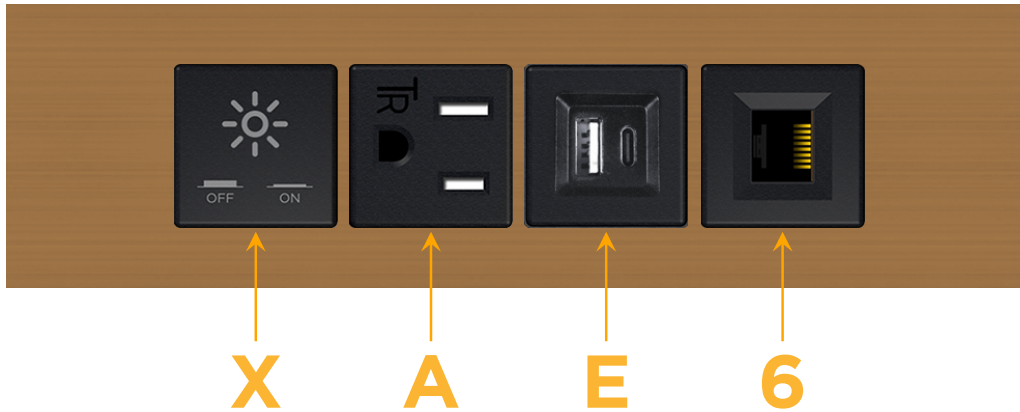

Trim Plate Finish: **SOLID BRONZE BRUSHED**

Custom Finishes Available

M-POWER-4T-XAE6-BZ4TP

Features:

Module/Port Options:

- A** Tamper Resistant AC Receptacle
- E** USB-A & USB-C (20W)
- M** Double USB-A (Fast Charging Ports - 18W)
- H** HDMI
- 6** CAT 6
- 12** RJ 12
- X** Switched AC
- Y** 3-Way Switch (Low Voltage)
- V** USB-C (45W High Speed Charging Port)
- S** USB-C (25W High Speed Charging Port)
- R** Switched AC (Rocker Switch)
- D** Dimmer Switch

Plug:

Supplied with Low Profile Flat 45° Angle 120 VAC Plug

Optional Standard Straight 120 VAC Plug

Optional Straight 120 VAC Pass-through Plug

- CLEAN, COMPACT DESIGN
- STREAMLINED
- LOW PROFILE
- SIDE-EXITING CORDS
- PLUG & PLAY
- 6' AC CORD & PLUG (FLAT PLUG STANDARD)
- CUSTOMIZABLE CONFIGURATIONS AND FINISHES
- UL LISTED FOR MOUNTING IN FURNITURE
- 15A

M-POWER-4T

AC POWER & DATA CONNECTIVITY SOLUTION

M-POWER-4T-XAE6-BZ4TP

Specs:

Modules/Ports:

- X Switched AC
- A Tamper Resistant AC Receptacle
- E USB-A & USB-C (20W)
- 6 CAT 6

X A E 6

Distributed by