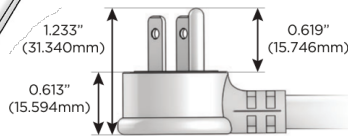

Plug:

Supplied with Low Profile Flat 45° Angle 120 VAC Plug

Optional Standard Straight 120 VAC Plug

Optional Straight 120 VAC Pass-through Plug

- CLEAN, COMPACT DESIGN
- STREAMLINED
- LOW PROFILE
- SIDE-EXITING CORDS
- PLUG & PLAY
- 6' AC CORD & PLUG (FLAT PLUG STANDARD)
- CUSTOMIZABLE CONFIGURATIONS AND FINISHES
- UL LISTED FOR MOUNTING IN FURNITURE
- 15A

M-POWER-4T

AC POWER & DATA CONNECTIVITY SOLUTION

M-POWER-4T-XAE6-BZ4TP

Specs:

Modules/Ports:

- X Switched AC
- A Tamper Resistant AC Receptacle
- E USB-A & USB-C (20W)
- 6 CAT 6

X A E 6

Distributed by