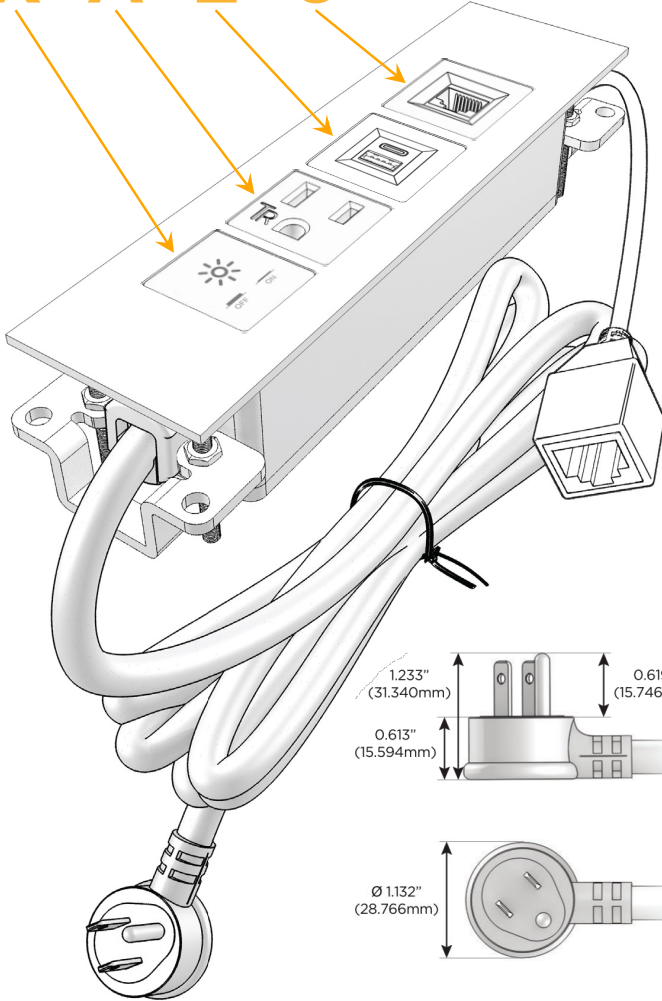

M-POWER-4T

AC POWER & DATA CONNECTIVITY SOLUTION

M-POWER-4T-XAE6-BRATP

Specs:

Modules/Ports:

- X Switched AC
- A Tamper Resistant AC Receptacle
- E USB-A & USB-C (20W)
- 6 CAT 6

X A E 6

Distributed by

Mormax Company, Inc.

8 Westchester Plaza

Elmsford, NY 10523

914-699-0101

sales@mormax.com

mormax.com