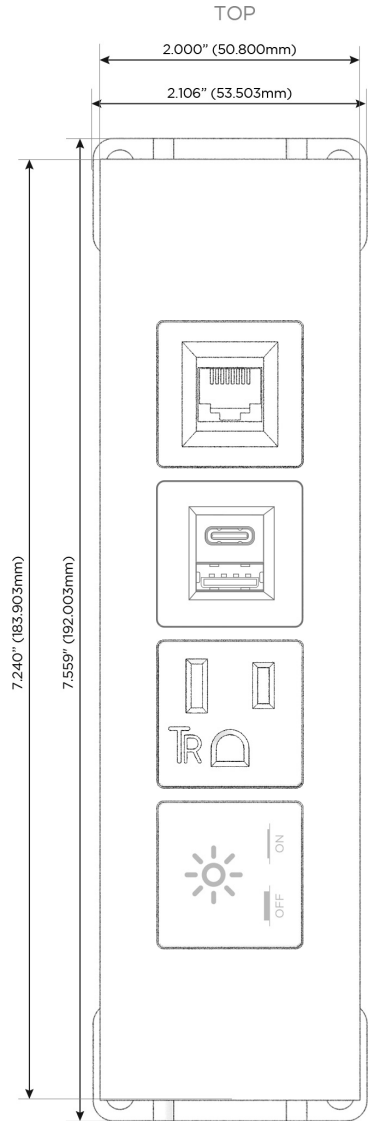

M-POWER-4T

AC POWER & DATA CONNECTIVITY SOLUTION

M-POWER-4T-XAE6-BRATP

Specs:

Modules/Ports:

- X Switched AC
- A Tamper Resistant AC Receptacle
- E USB-A & USB-C (20W)
- 6 CAT 6

X A E 6

Distributed by

Mormax Company, Inc.

8 Westchester Plaza

Elmsford, NY 10523

914-699-0101

sales@mormax.com

mormax.com