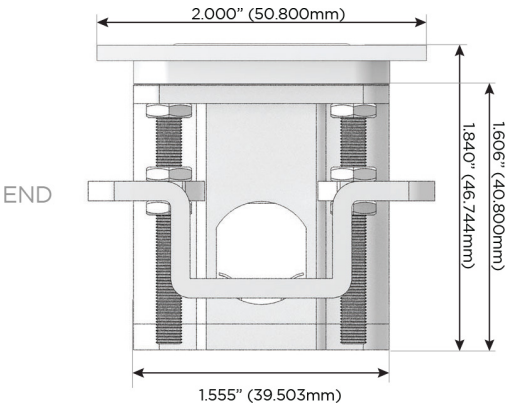

M-POWER-4T

AC POWER & DATA CONNECTIVITY SOLUTION

M-POWER-4T-XAE6-BRATP

Specs:

Modules/Ports:

- X Switched AC
- A Tamper Resistant AC Receptacle
- E USB-A & USB-C (20W)
- 6 CAT 6

X A E 6

Distributed by

Mormax Company, Inc.

8 Westchester Plaza

Elmsford, NY 10523

914-699-0101

sales@mormax.com

mormax.com