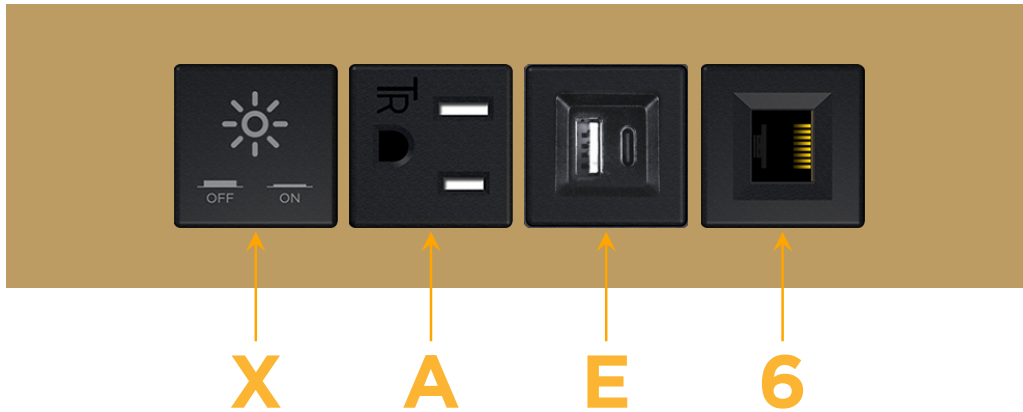

M-POWER-4T

AC POWER & DATA CONNECTIVITY SOLUTION

M-POWER-4T-XAE6-BRATP

Distributed by

Mormax Company, Inc.

8 Westchester Plaza

Elmsford, NY 10523

914-699-0101

sales@mormax.com

mormax.com

Metro Light & Power's line of power & data solutions offers sophisticated design elements combined with greater ease of installation. Streamlined and low-profile, enhanced by side-exiting cords, our outlets advance the industry with their cutting edge look and feel. We believe flexibility is key, and we provide a variety of mounting options, including the ability to mount in limited spaces. Our outlets are available in many finishes and configurations, in addition to a custom color and finish capability for our clients.

Trim Plate Finish: **BRASS (ABS)**

Custom Finishes Available

M-POWER-4T-XAE6-BRATP

Features:

Module/Port Options:

- **A** Tamper Resistant AC Receptacle
- **E** USB-A & USB-C (20W)
- **M** Double USB-A (Fast Charging Ports - 18W)
- **H** HDMI
- **6** CAT 6
- **12** RJ 12
- **X** Switched AC
- **Y** 3-Way Switch (Low Voltage)
- **V** USB-C (45W High Speed Charging Port)
- **S** USB-C (25W High Speed Charging Port)
- **R** Switched AC (Rocker Switch)
- **D** Dimmer Switch

Plug:

Supplied with Low Profile Flat 45° Angle 120 VAC Plug

Optional Standard Straight 120 VAC Plug

Optional Straight 120 VAC Pass-through Plug

- CLEAN, COMPACT DESIGN
- STREAMLINED
- LOW PROFILE
- SIDE-EXITING CORDS
- PLUG & PLAY
- 6' AC CORD & PLUG (FLAT PLUG STANDARD)
- CUSTOMIZABLE CONFIGURATIONS AND FINISHES
- UL LISTED FOR MOUNTING IN FURNITURE
- 15A