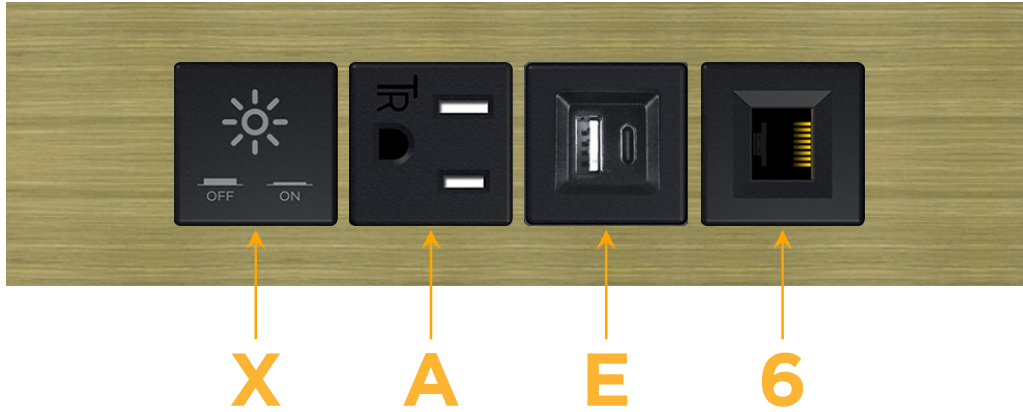

Trim Plate Finish: **BRASS ANTIQUED (ABS)**

Custom Finishes Available

M-POWER-4T-XAE6-BRAATP

Features:

Module/Port Options:

- A** Tamper Resistant AC Receptacle
- E** USB-A & USB-C (20W)
- M** Double USB-A (Fast Charging Ports - 18W)
- H** HDMI
- 6** CAT 6
- 12** RJ 12
- X** Switched AC
- Y** 3-Way Switch (Low Voltage)
- V** USB-C (45W High Speed Charging Port)
- S** USB-C (25W High Speed Charging Port)
- R** Switched AC (Rocker Switch)
- D** Dimmer Switch

Plug:

Supplied with Low Profile Flat 45° Angle 120 VAC Plug

Optional Standard Straight 120 VAC Plug

Optional Straight 120 VAC Pass-through Plug

- CLEAN, COMPACT DESIGN
- STREAMLINED
- LOW PROFILE
- SIDE-EXITING CORDS
- PLUG & PLAY
- 6' AC CORD & PLUG (FLAT PLUG STANDARD)
- CUSTOMIZABLE CONFIGURATIONS AND FINISHES
- UL LISTED FOR MOUNTING IN FURNITURE
- 15A

M-POWER-4T

AC POWER & DATA CONNECTIVITY SOLUTION

M-POWER-4T-XAE6-BRAATP

Specs:

Modules/Ports:

- X Switched AC
- A Tamper Resistant AC Receptacle
- E USB-A & USB-C (20W)
- 6 CAT 6

X A E 6

Distributed by