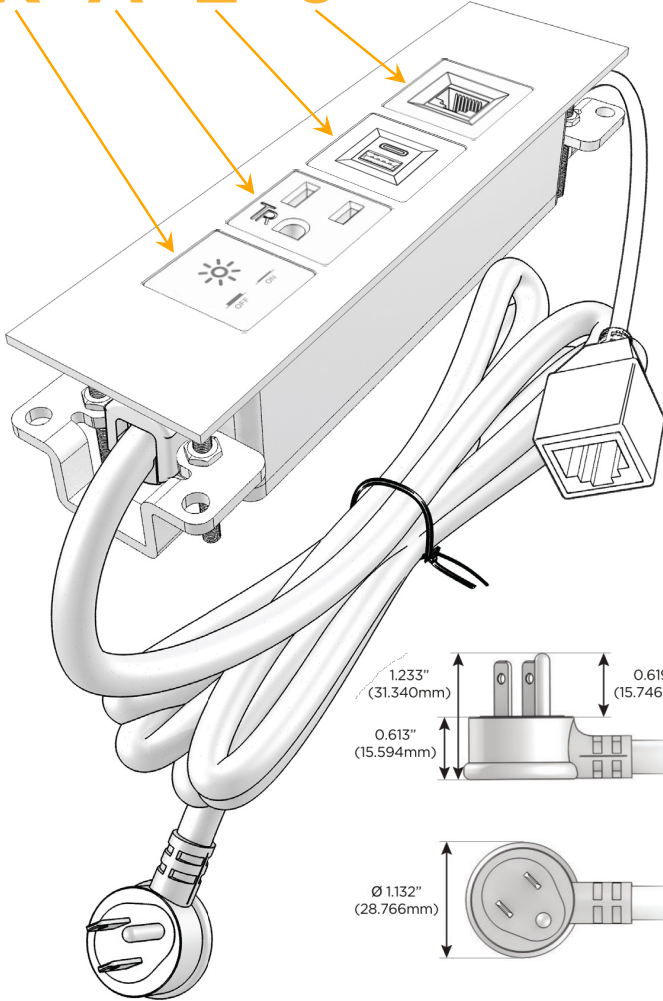

Trim Plate Finish: **BRASS ANTIQUED (ABS)**

Custom Finishes Available

M-POWER-4T-XAE6-BRAATP

Features:

Module/Port Options:

- A** Tamper Resistant AC Receptacle
- E** USB-A & USB-C (20W)
- M** Double USB-A (Fast Charging Ports - 18W)
- H** HDMI
- 6** CAT 6
- 12** RJ 12
- X** Switched AC
- Y** 3-Way Switch (Low Voltage)
- V** USB-C (45W High Speed Charging Port)
- S** USB-C (25W High Speed Charging Port)
- R** Switched AC (Rocker Switch)
- D** Dimmer Switch

Plug:

Supplied with Low Profile Flat 45° Angle 120 VAC Plug

Optional Standard Straight 120 VAC Plug

Optional Straight 120 VAC Pass-through Plug

- CLEAN, COMPACT DESIGN
- STREAMLINED
- LOW PROFILE
- SIDE-EXITING CORDS
- PLUG & PLAY
- 6' AC CORD & PLUG (FLAT PLUG STANDARD)
- CUSTOMIZABLE CONFIGURATIONS AND FINISHES
- UL LISTED FOR MOUNTING IN FURNITURE
- 15A

M-POWER-4T

AC POWER & DATA CONNECTIVITY SOLUTION

M-POWER-4T-XAE6-BRAATP

Specs:

Modules/Ports:

- X Switched AC
- A Tamper Resistant AC Receptacle
- E USB-A & USB-C (20W)
- 6 CAT 6

X A E 6

Distributed by