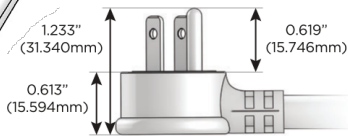

M-POWER-4T

AC POWER & DATA CONNECTIVITY SOLUTION

M-POWER-4T-XAE6-BRAATP

Specs:

Modules/Ports:

- X Switched AC
- A Tamper Resistant AC Receptacle
- E USB-A & USB-C (20W)
- 6 CAT 6

X A E 6

Distributed by