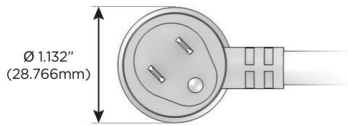

Plug:

Supplied with Low Profile Flat 45° Angle 120 VAC Plug

Optional Standard Straight 120 VAC Plug

Optional Straight 120 VAC Pass-through Plug

- CLEAN, COMPACT DESIGN
- STREAMLINED
- LOW PROFILE
- SIDE-EXITING CORDS
- PLUG & PLAY
- 6' AC CORD & PLUG (FLAT PLUG STANDARD)
- CUSTOMIZABLE CONFIGURATIONS AND FINISHES
- UL LISTED FOR MOUNTING IN FURNITURE
- 15A

M-POWER-4T

AC POWER & DATA CONNECTIVITY SOLUTION

M-POWER-4T-XAE6-BRAATP

Specs:

Modules/Ports:

- X Switched AC
- A Tamper Resistant AC Receptacle
- E USB-A & USB-C (20W)
- 6 CAT 6

X A E 6

Distributed by