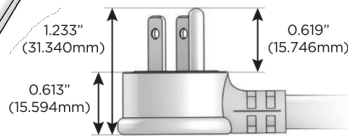

M-POWER-4T

AC POWER & DATA CONNECTIVITY SOLUTION

M-POWER-4T-XAE6-BR4TP

Specs:

Modules/Ports:

- **X** Switched AC
- **A** Tamper Resistant AC Receptacle
- **E** USB-A & USB-C (20W)
- **6** CAT 6

X A E 6