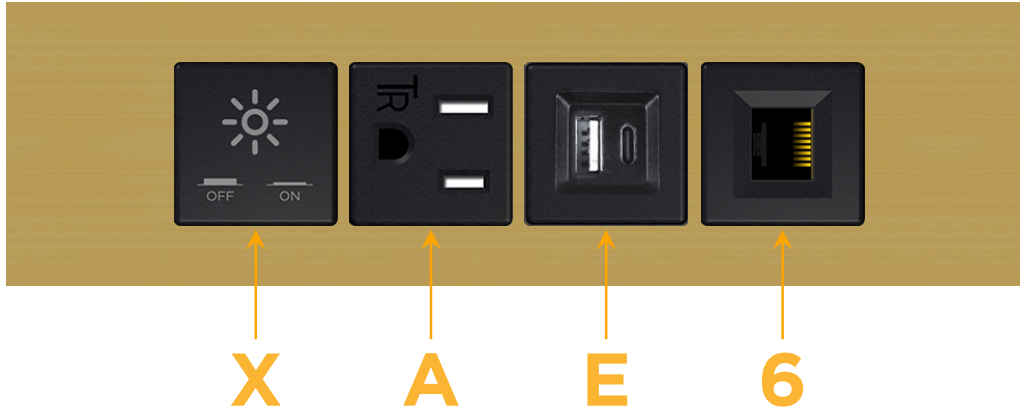

Trim Plate Finish: **SOLID BRASS BRUSHED**

Custom Finishes Available

M-POWER-4T-XAE6-BR4TP

Features:

**Module/Port Options:**

- A** Tamper Resistant AC Receptacle
- E** USB-A & USB-C (20W)
- M** Double USB-A (Fast Charging Ports - 18W)
- H** HDMI
- 6** CAT 6
- 12** RJ 12
- X** Switched AC
- Y** 3-Way Switch (Low Voltage)
- V** USB-C (45W High Speed Charging Port)
- S** USB-C (25W High Speed Charging Port)
- R** Switched AC (Rocker Switch)
- D** Dimmer Switch

**Plug:**

Supplied with Low Profile Flat 45° Angle 120 VAC Plug

Optional Standard Straight 120 VAC Plug

Optional Straight 120 VAC Pass-through Plug

- CLEAN, COMPACT DESIGN
- STREAMLINED
- LOW PROFILE
- SIDE-EXITING CORDS
- PLUG & PLAY
- 6' AC CORD & PLUG (FLAT PLUG STANDARD)
- CUSTOMIZABLE CONFIGURATIONS AND FINISHES
- UL LISTED FOR MOUNTING IN FURNITURE
- 15A

### Modules/Ports:

- X** Switched AC
- A** Tamper Resistant AC Receptacle
- E** USB-A & USB-C (20W)
- 6** CAT 6