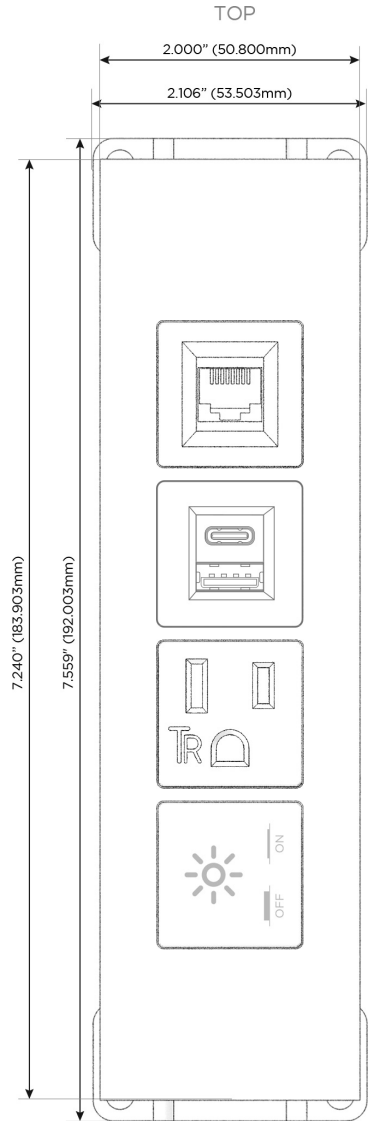

M-POWER-4T

AC POWER & DATA CONNECTIVITY SOLUTION

M-POWER-4T-XAE6-BR4TP

Specs:

Modules/Ports:

- **X** Switched AC
- **A** Tamper Resistant AC Receptacle
- **E** USB-A & USB-C (20W)
- **6** CAT 6

X A E 6

Distributed by

Mormax Company, Inc.

8 Westchester Plaza

Elmsford, NY 10523

914-699-0101

sales@mormax.com

mormax.com