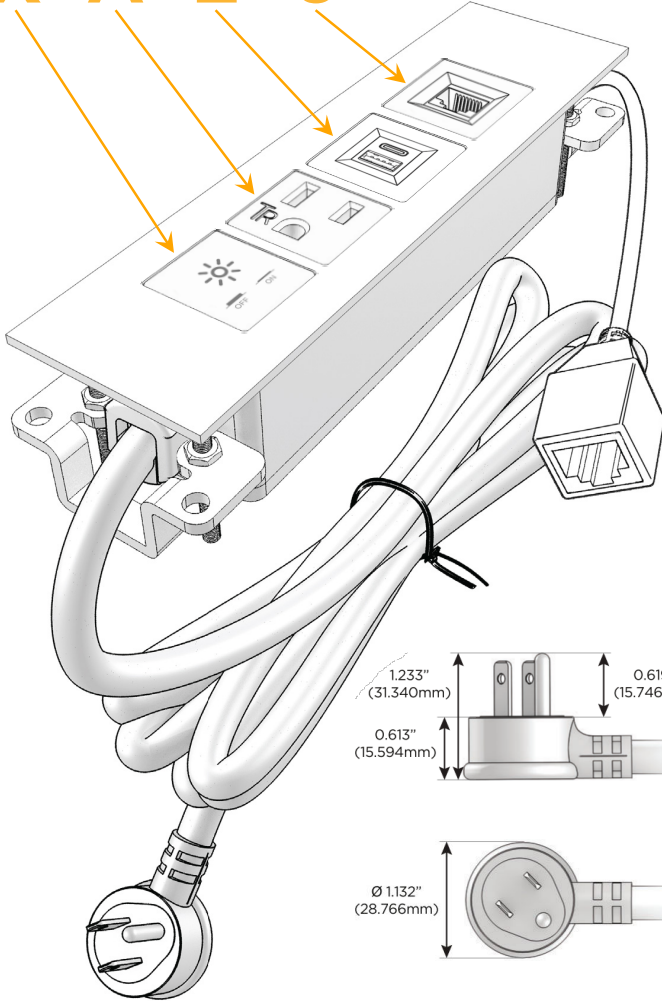

M-POWER-4T

AC POWER & DATA CONNECTIVITY SOLUTION

M-POWER-4T-XAE6-BR4TP

Specs:

Modules/Ports:

- **X** Switched AC
- **A** Tamper Resistant AC Receptacle
- **E** USB-A & USB-C (20W)
- **6** CAT 6

X A E 6

Distributed by

Mormax Company, Inc.

8 Westchester Plaza

Elmsford, NY 10523

914-699-0101

sales@mormax.com

mormax.com