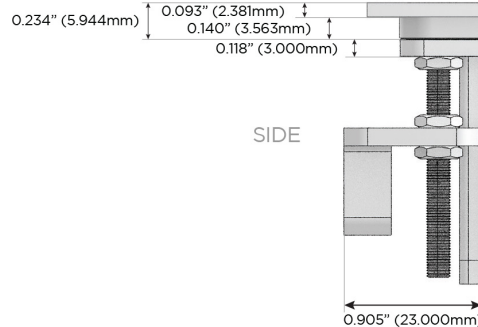

M-POWER-4T

AC POWER & DATA CONNECTIVITY SOLUTION

M-POWER-4T-XAE6-BR4TP

Specs:

Modules/Ports:

- **X** Switched AC
- **A** Tamper Resistant AC Receptacle
- **E** USB-A & USB-C (20W)
- **6** CAT 6

X A E 6

Distributed by

Mormax Company, Inc.

8 Westchester Plaza

Elmsford, NY 10523

914-699-0101

sales@mormax.com

mormax.com