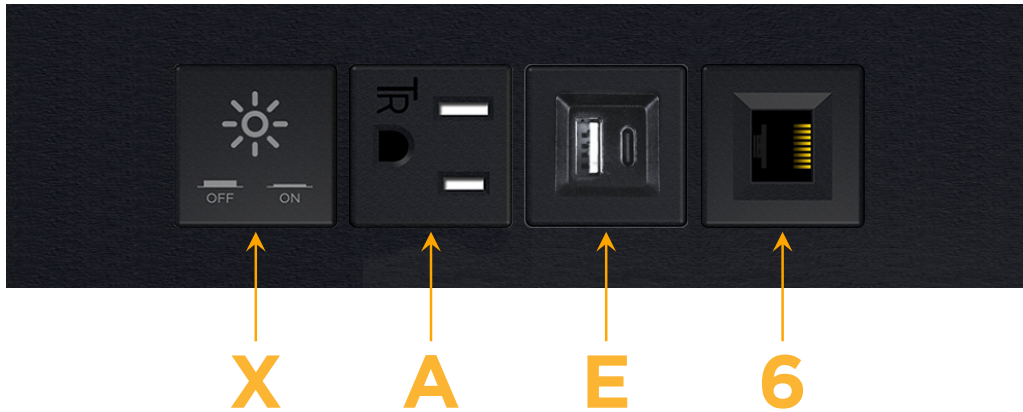

M-POWER-4T

AC POWER & DATA CONNECTIVITY SOLUTION

M-POWER-4T-XAE6-BATP

Distributed by

Mormax Company, Inc.

8 Westchester Plaza

Elmsford, NY 10523

914-699-0101

sales@mormax.com

mormax.com

Metro Light & Power's line of power & data solutions offers sophisticated design elements combined with greater ease of installation. Streamlined and low-profile, enhanced by side-exiting cords, our outlets advance the industry with their cutting edge look and feel. We believe flexibility is key, and we provide a variety of mounting options, including the ability to mount in limited spaces. Our outlets are available in many finishes and configurations, in addition to a custom color and finish capability for our clients.

Trim Plate Finish: **BLACK (ABS)**

Custom Finishes Available

M-POWER-4T-XAE6-BATP

Features:

Module/Port Options:

- **A** Tamper Resistant AC Receptacle
- **E** USB-A & USB-C (20W)
- **M** Double USB-A (Fast Charging Ports - 18W)
- **H** HDMI
- **6** CAT 6
- **12** RJ 12
- **X** Switched AC
- **Y** 3-Way Switch (Low Voltage)
- **V** USB-C (45W High Speed Charging Port)
- **S** USB-C (25W High Speed Charging Port)
- **R** Switched AC (Rocker Switch)
- **D** Dimmer Switch

Plug:

Supplied with Low Profile Flat 45° Angle 120 VAC Plug

Optional Standard Straight 120 VAC Plug

Optional Straight 120 VAC Pass-through Plug

- CLEAN, COMPACT DESIGN
- STREAMLINED
- LOW PROFILE
- SIDE-EXITING CORDS
- PLUG & PLAY
- 6' AC CORD & PLUG (FLAT PLUG STANDARD)
- CUSTOMIZABLE CONFIGURATIONS AND FINISHES
- UL LISTED FOR MOUNTING IN FURNITURE
- 15A