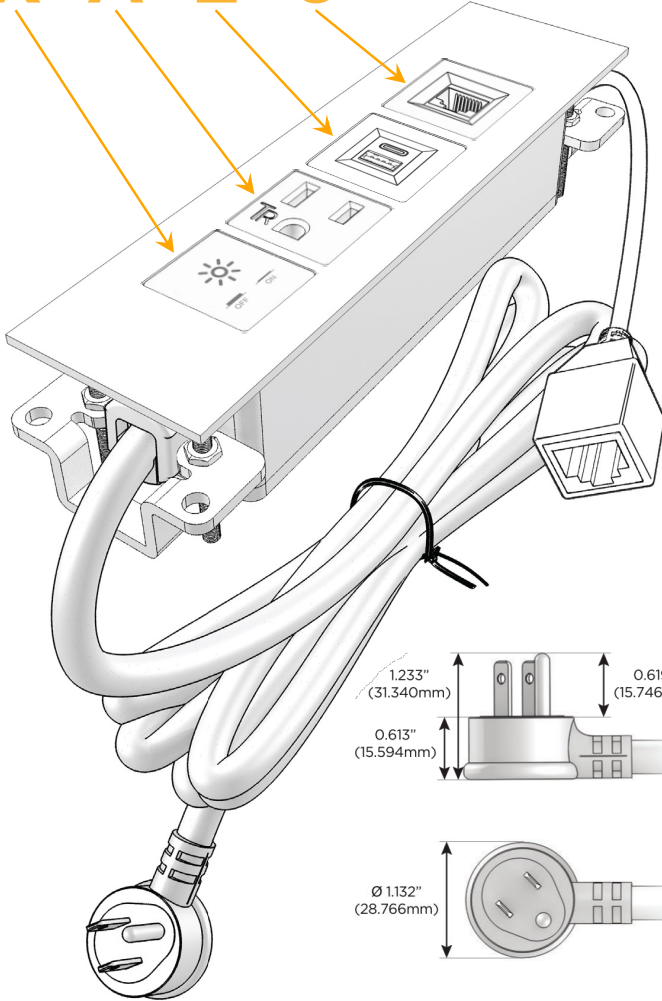

### Module/Port Options:

- A** Tamper Resistant AC Receptacle
- E** USB-A & USB-C (20W)
- M** Double USB-A (Fast Charging Ports - 18W)
- H** HDMI
- 6** CAT 6
- 12** RJ 12
- X** Switched AC
- Y** 3-Way Switch (Low Voltage)
- V** USB-C (45W High Speed Charging Port)
- S** USB-C (25W High Speed Charging Port)
- R** Switched AC (Rocker Switch)
- D** Dimmer Switch

### Plug:

Supplied with Low Profile Flat 45° Angle 120 VAC Plug

Optional Standard Straight 120 VAC Plug

Optional Straight 120 VAC Pass-through Plug

- CLEAN, COMPACT DESIGN
- STREAMLINED
- LOW PROFILE
- SIDE-EXITING CORDS
- PLUG & PLAY
- 6' AC CORD & PLUG (FLAT PLUG STANDARD)
- CUSTOMIZABLE CONFIGURATIONS AND FINISHES
- UL LISTED FOR MOUNTING IN FURNITURE
- 15A

# M-POWER-4T

AC POWER & DATA CONNECTIVITY SOLUTION

M-POWER-4T-XAE6-BATP

Specs:

**Modules/Ports:**

- X Switched AC
- A Tamper Resistant AC Receptacle
- E USB-A & USB-C (20W)
- 6 CAT 6

**X A E 6**

Distributed by