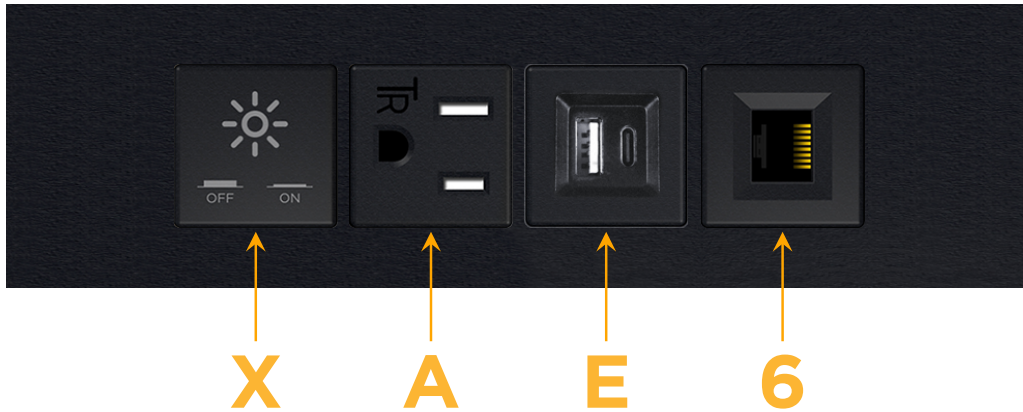

M-POWER-4T

AC POWER & DATA CONNECTIVITY SOLUTION

M-POWER-4T-XAE6-B2ATP

Distributed by

Mormax Company, Inc.

8 Westchester Plaza

Elmsford, NY 10523

914-699-0101

sales@mormax.com

mormax.com

Metro Light & Power's line of power & data solutions offers sophisticated design elements combined with greater ease of installation. Streamlined and low-profile, enhanced by side-exiting cords, our outlets advance the industry with their cutting edge look and feel. We believe flexibility is key, and we provide a variety of mounting options, including the ability to mount in limited spaces. Our outlets are available in many finishes and configurations, in addition to a custom color and finish capability for our clients.

Trim Plate Finish: **SATIN BLACK (ABS)**

Custom Finishes Available

M-POWER-4T-XAE6-B2ATP

Features:

Module/Port Options:

- **A** Tamper Resistant AC Receptacle
- **E** USB-A & USB-C (20W)
- **M** Double USB-A (Fast Charging Ports - 18W)
- **H** HDMI
- **6** CAT 6
- **12** RJ 12
- **X** Switched AC
- **Y** 3-Way Switch (Low Voltage)
- **V** USB-C (45W High Speed Charging Port)
- **S** USB-C (25W High Speed Charging Port)
- **R** Switched AC (Rocker Switch)
- **D** Dimmer Switch

Plug:

Supplied with Low Profile Flat 45° Angle 120 VAC Plug

Optional Standard Straight 120 VAC Plug

Optional Straight 120 VAC Pass-through Plug

- CLEAN, COMPACT DESIGN
- STREAMLINED
- LOW PROFILE
- SIDE-EXITING CORDS
- PLUG & PLAY
- 6' AC CORD & PLUG (FLAT PLUG STANDARD)
- CUSTOMIZABLE CONFIGURATIONS AND FINISHES
- UL LISTED FOR MOUNTING IN FURNITURE
- 15A