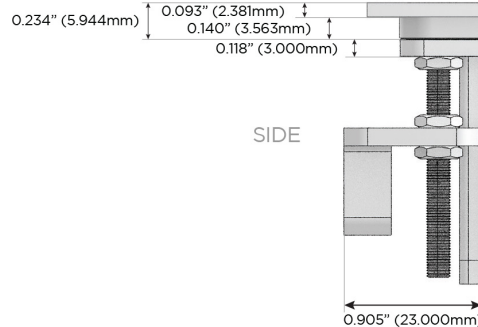

M-POWER-4T

AC POWER & DATA CONNECTIVITY SOLUTION

M-POWER-4T-XAE6-B2ATP

Specs:

Modules/Ports:

- X Switched AC
- A Tamper Resistant AC Receptacle
- E USB-A & USB-C (20W)
- 6 CAT 6

X A E 6

Distributed by

Mormax Company, Inc.

8 Westchester Plaza

Elmsford, NY 10523

914-699-0101

sales@mormax.com

mormax.com