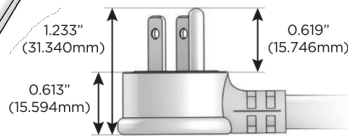

M-POWER-4T

AC POWER & DATA CONNECTIVITY SOLUTION

M-POWER-4T-XAE6-B2ATP

Specs:

Modules/Ports:

- X Switched AC
- A Tamper Resistant AC Receptacle
- E USB-A & USB-C (20W)
- 6 CAT 6

X A E 6