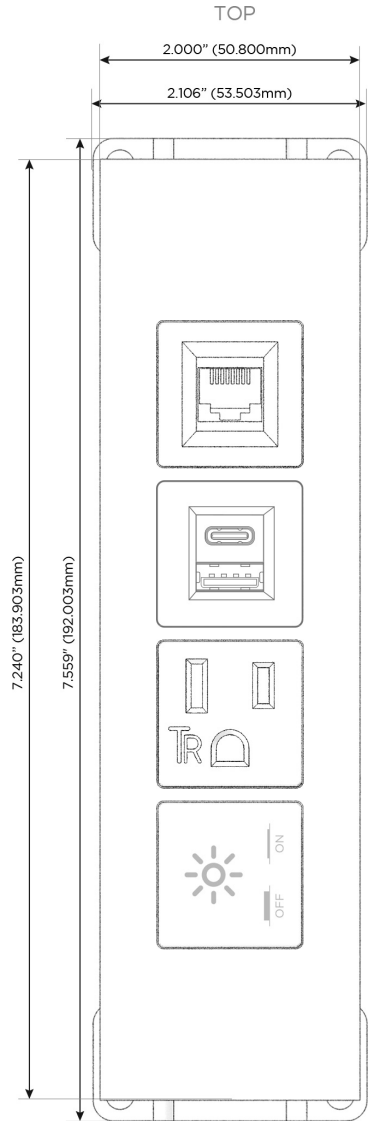

M-POWER-4T

AC POWER & DATA CONNECTIVITY SOLUTION

M-POWER-4T-XAE6-B2ATP

Specs:

Modules/Ports:

- X Switched AC
- A Tamper Resistant AC Receptacle
- E USB-A & USB-C (20W)
- 6 CAT 6

X A E 6

Distributed by

Mormax Company, Inc.

8 Westchester Plaza

Elmsford, NY 10523

914-699-0101

sales@mormax.com

mormax.com