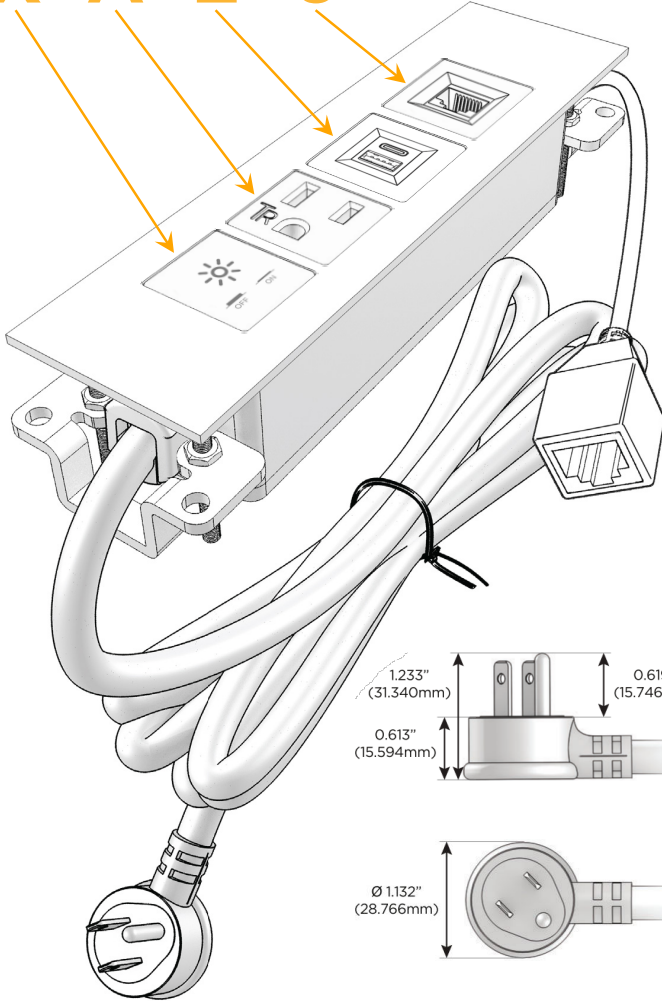

M-POWER-4T

AC POWER & DATA CONNECTIVITY SOLUTION

M-POWER-4T-XAE6-B2ATP

Specs:

Modules/Ports:

- X Switched AC
- A Tamper Resistant AC Receptacle
- E USB-A & USB-C (20W)
- 6 CAT 6

X A E 6

Distributed by

Mormax Company, Inc.

8 Westchester Plaza

Elmsford, NY 10523

914-699-0101

sales@mormax.com

mormax.com