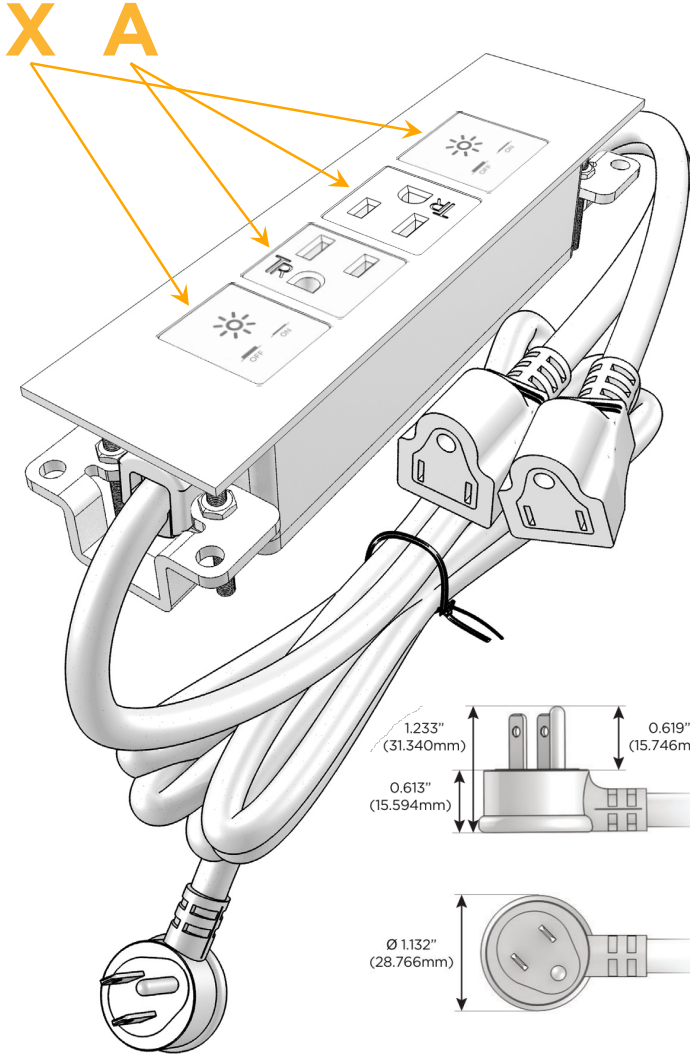

### Module/Port Options:

- A** Tamper Resistant AC Receptacle
- E** USB-A & USB-C (20W)
- M** Double USB-A (Fast Charging Ports - 18W)
- H** HDMI
- 6** CAT 6
- 12** RJ 12
- X** Switched AC
- Y** 3-Way Switch (Low Voltage)
- V** USB-C (45W High Speed Charging Port)
- S** USB-C (25W High Speed Charging Port)
- R** Switched AC (Rocker Switch)
- D** Dimmer Switch

### Plug:

Supplied with Low Profile Flat 45° Angle 120 VAC Plug

Optional Standard Straight 120 VAC Plug

Optional Straight 120 VAC Pass-through Plug

- CLEAN, COMPACT DESIGN
- STREAMLINED
- LOW PROFILE
- SIDE-EXITING CORDS
- PLUG & PLAY
- 6' AC CORD & PLUG (FLAT PLUG STANDARD)
- CUSTOMIZABLE CONFIGURATIONS AND FINISHES
- UL LISTED FOR MOUNTING IN FURNITURE
- 15A

# M-POWER-4T

AC POWER & DATA CONNECTIVITY SOLUTION

M-POWER-4T-XAAX-SS4TP

Specs:

**Modules/Ports:**

X Switched AC

A Tamper Resistant AC Receptacle

Distributed by