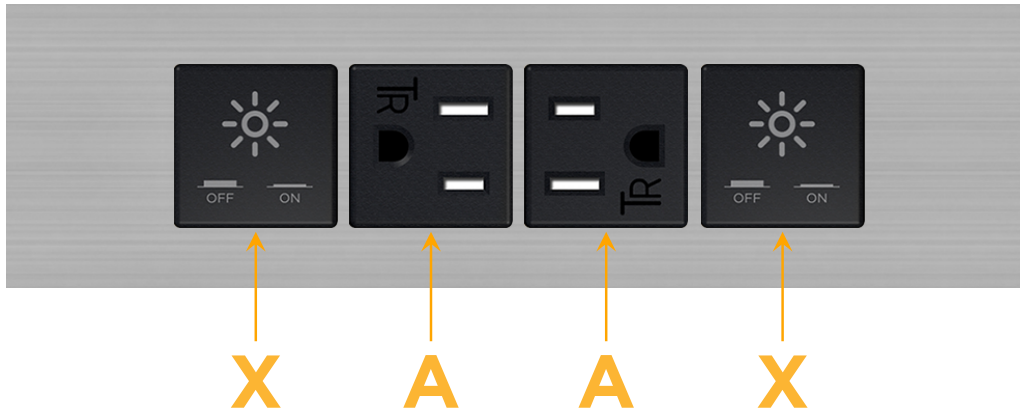

M-POWER-4T

AC POWER & DATA CONNECTIVITY SOLUTION

M-POWER-4T-XAAX-SS4TP

Distributed by

Mormax Company, Inc.

8 Westchester Plaza

Elmsford, NY 10523

914-699-0101

sales@mormax.com

mormax.com

Metro Light & Power's line of power & data solutions offers sophisticated design elements combined with greater ease of installation. Streamlined and low-profile, enhanced by side-exiting cords, our outlets advance the industry with their cutting edge look and feel. We believe flexibility is key, and we provide a variety of mounting options, including the ability to mount in limited spaces. Our outlets are available in many finishes and configurations, in addition to a custom color and finish capability for our clients.

Trim Plate Finish: **STAINLESS STEEL BRUSHED**

Custom Finishes Available

M-POWER-4T-XAAX-SS4TP

Features:

Module/Port Options:

- **A** Tamper Resistant AC Receptacle
- **E** USB-A & USB-C (20W)
- **M** Double USB-A (Fast Charging Ports - 18W)
- **H** HDMI
- **6** CAT 6
- **12** RJ 12
- **X** Switched AC
- **Y** 3-Way Switch (Low Voltage)
- **V** USB-C (45W High Speed Charging Port)
- **S** USB-C (25W High Speed Charging Port)
- **R** Switched AC (Rocker Switch)
- **D** Dimmer Switch

Plug:

Supplied with Low Profile Flat 45° Angle 120 VAC Plug

Optional Standard Straight 120 VAC Plug

Optional Straight 120 VAC Pass-through Plug

- CLEAN, COMPACT DESIGN
- STREAMLINED
- LOW PROFILE
- SIDE-EXITING CORDS
- PLUG & PLAY
- 6' AC CORD & PLUG (FLAT PLUG STANDARD)
- CUSTOMIZABLE CONFIGURATIONS AND FINISHES
- UL LISTED FOR MOUNTING IN FURNITURE
- 15A