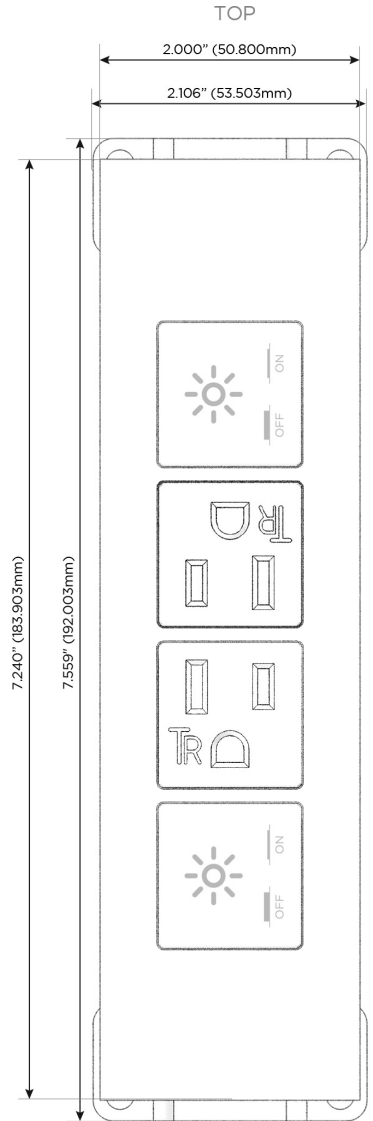

### Module/Port Options:

- A** Tamper Resistant AC Receptacle
- E** USB-A & USB-C (20W)
- M** Double USB-A (Fast Charging Ports - 18W)
- H** HDMI
- 6** CAT 6
- 12** RJ 12
- X** Switched AC
- Y** 3-Way Switch (Low Voltage)
- V** USB-C (45W High Speed Charging Port)
- S** USB-C (25W High Speed Charging Port)
- R** Switched AC (Rocker Switch)
- D** Dimmer Switch

### Plug:

Supplied with Low Profile Flat 45° Angle 120 VAC Plug

Optional Standard Straight 120 VAC Plug

Optional Straight 120 VAC Pass-through Plug

- CLEAN, COMPACT DESIGN
- STREAMLINED
- LOW PROFILE
- SIDE-EXITING CORDS
- PLUG & PLAY
- 6' AC CORD & PLUG (FLAT PLUG STANDARD)
- CUSTOMIZABLE CONFIGURATIONS AND FINISHES
- UL LISTED FOR MOUNTING IN FURNITURE
- 15A

# M-POWER-4T

AC POWER & DATA CONNECTIVITY SOLUTION

M-POWER-4T-XAAX-SS4TP

Specs:

**Modules/Ports:**

X Switched AC

A Tamper Resistant AC Receptacle

Distributed by