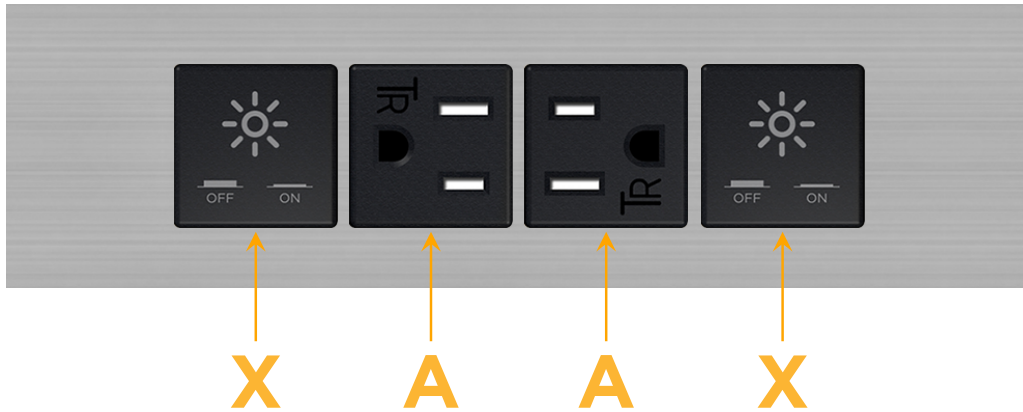

M-POWER-4T

AC POWER & DATA CONNECTIVITY SOLUTION

M-POWER-4T-XAAX-SS4ATP

Distributed by

Mormax Company, Inc.

8 Westchester Plaza

Elmsford, NY 10523

914-699-0101

sales@mormax.com

mormax.com

Metro Light & Power's line of power & data solutions offers sophisticated design elements combined with greater ease of installation. Streamlined and low-profile, enhanced by side-exiting cords, our outlets advance the industry with their cutting edge look and feel. We believe flexibility is key, and we provide a variety of mounting options, including the ability to mount in limited spaces. Our outlets are available in many finishes and configurations, in addition to a custom color and finish capability for our clients.

Trim Plate Finish: **BRUSHED STAINLESS (ABS)**

Custom Finishes Available

M-POWER-4T-XAAX-SS4ATP

Features:

Module/Port Options:

- **A** Tamper Resistant AC Receptacle
- **E** USB-A & USB-C (20W)
- **M** Double USB-A (Fast Charging Ports - 18W)
- **H** HDMI
- **6** CAT 6
- **12** RJ 12
- **X** Switched AC
- **Y** 3-Way Switch (Low Voltage)
- **V** USB-C (45W High Speed Charging Port)
- **S** USB-C (25W High Speed Charging Port)
- **R** Switched AC (Rocker Switch)
- **D** Dimmer Switch

Plug:

Supplied with Low Profile Flat 45° Angle 120 VAC Plug

Optional Standard Straight 120 VAC Plug

Optional Straight 120 VAC Pass-through Plug

- CLEAN, COMPACT DESIGN
- STREAMLINED
- LOW PROFILE
- SIDE-EXITING CORDS
- PLUG & PLAY
- 6' AC CORD & PLUG (FLAT PLUG STANDARD)
- CUSTOMIZABLE CONFIGURATIONS AND FINISHES
- UL LISTED FOR MOUNTING IN FURNITURE
- 15A