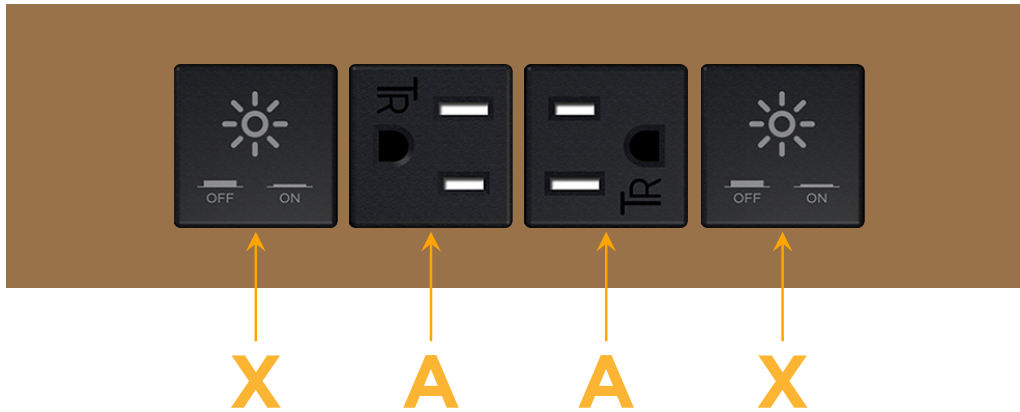

M-POWER-4T

AC POWER & DATA CONNECTIVITY SOLUTION

M-POWER-4T-XAAX-BZTP

Distributed by

Mormax Company, Inc.

8 Westchester Plaza

Elmsford, NY 10523

914-699-0101

sales@mormax.com

mormax.com

Metro Light & Power's line of power & data solutions offers sophisticated design elements combined with greater ease of installation. Streamlined and low-profile, enhanced by side-exiting cords, our outlets advance the industry with their cutting edge look and feel. We believe flexibility is key, and we provide a variety of mounting options, including the ability to mount in limited spaces. Our outlets are available in many finishes and configurations, in addition to a custom color and finish capability for our clients.

Trim Plate Finish: **SOLID BRONZE**

Custom Finishes Available

M-POWER-4T-XAAX-BZTP

Features:

Module/Port Options:

- **A** Tamper Resistant AC Receptacle
- **E** USB-A & USB-C (20W)
- **M** Double USB-A (Fast Charging Ports - 18W)
- **H** HDMI
- **6** CAT 6
- **12** RJ 12
- **X** Switched AC
- **Y** 3-Way Switch (Low Voltage)
- **V** USB-C (45W High Speed Charging Port)
- **S** USB-C (25W High Speed Charging Port)
- **R** Switched AC (Rocker Switch)
- **D** Dimmer Switch

Plug:

Supplied with Low Profile Flat 45° Angle 120 VAC Plug

Optional Standard Straight 120 VAC Plug

Optional Straight 120 VAC Pass-through Plug

- CLEAN, COMPACT DESIGN
- STREAMLINED
- LOW PROFILE
- SIDE-EXITING CORDS
- PLUG & PLAY
- 6' AC CORD & PLUG (FLAT PLUG STANDARD)
- CUSTOMIZABLE CONFIGURATIONS AND FINISHES
- UL LISTED FOR MOUNTING IN FURNITURE
- 15A