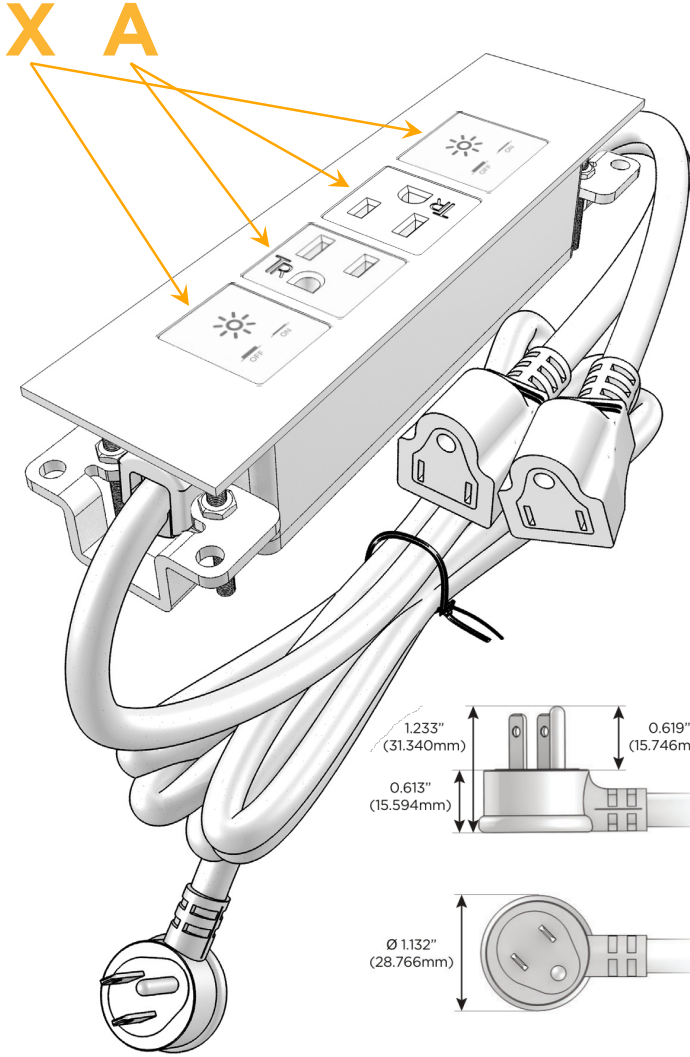

### Module/Port Options:

- A** Tamper Resistant AC Receptacle
- E** USB-A & USB-C (20W)
- M** Double USB-A (Fast Charging Ports - 18W)
- H** HDMI
- 6** CAT 6
- 12** RJ 12
- X** Switched AC
- Y** 3-Way Switch (Low Voltage)
- V** USB-C (45W High Speed Charging Port)
- S** USB-C (25W High Speed Charging Port)
- R** Switched AC (Rocker Switch)
- D** Dimmer Switch

### Plug:

Supplied with Low Profile Flat 45° Angle 120 VAC Plug

Optional Standard Straight 120 VAC Plug

Optional Straight 120 VAC Pass-through Plug

- CLEAN, COMPACT DESIGN
- STREAMLINED
- LOW PROFILE
- SIDE-EXITING CORDS
- PLUG & PLAY
- 6' AC CORD & PLUG (FLAT PLUG STANDARD)
- CUSTOMIZABLE CONFIGURATIONS AND FINISHES
- UL LISTED FOR MOUNTING IN FURNITURE
- 15A

# M-POWER-4T

AC POWER & DATA CONNECTIVITY SOLUTION

M-POWER-4T-XAAX-BZTP

Specs:

**Modules/Ports:**

X Switched AC

A Tamper Resistant AC Receptacle

Distributed by