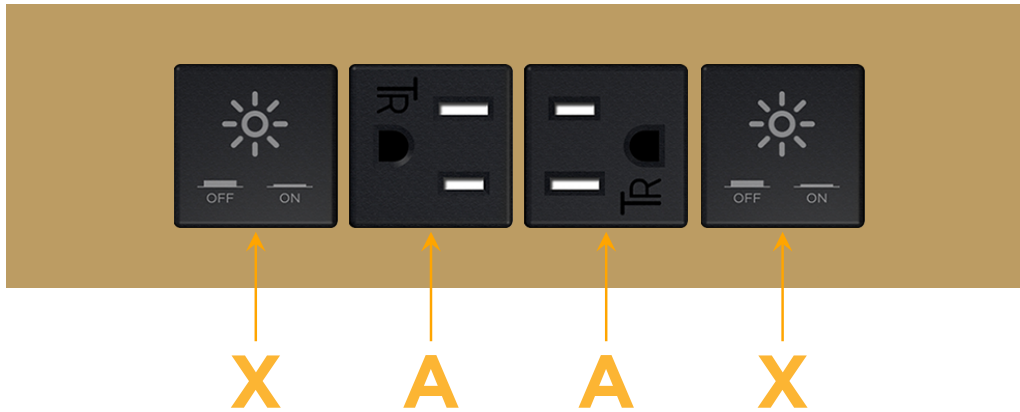

M-POWER-4T

AC POWER & DATA CONNECTIVITY SOLUTION

M-POWER-4T-XAAX-BZATP

Distributed by

Mormax Company, Inc.

8 Westchester Plaza

Elmsford, NY 10523

914-699-0101

sales@mormax.com

mormax.com

Metro Light & Power's line of power & data solutions offers sophisticated design elements combined with greater ease of installation. Streamlined and low-profile, enhanced by side-exiting cords, our outlets advance the industry with their cutting edge look and feel. We believe flexibility is key, and we provide a variety of mounting options, including the ability to mount in limited spaces. Our outlets are available in many finishes and configurations, in addition to a custom color and finish capability for our clients.

Trim Plate Finish: **STANDARD BRONZE (ABS)**

Custom Finishes Available

M-POWER-4T-XAAX-BZATP

Features:

Module/Port Options:

- **A** Tamper Resistant AC Receptacle
- **E** USB-A & USB-C (20W)
- **M** Double USB-A (Fast Charging Ports - 18W)
- **H** HDMI
- **6** CAT 6
- **12** RJ 12
- **X** Switched AC
- **Y** 3-Way Switch (Low Voltage)
- **V** USB-C (45W High Speed Charging Port)
- **S** USB-C (25W High Speed Charging Port)
- **R** Switched AC (Rocker Switch)
- **D** Dimmer Switch

Plug:

Supplied with Low Profile Flat 45° Angle 120 VAC Plug

Optional Standard Straight 120 VAC Plug

Optional Straight 120 VAC Pass-through Plug

- CLEAN, COMPACT DESIGN
- STREAMLINED
- LOW PROFILE
- SIDE-EXITING CORDS
- PLUG & PLAY
- 6' AC CORD & PLUG (FLAT PLUG STANDARD)
- CUSTOMIZABLE CONFIGURATIONS AND FINISHES
- UL LISTED FOR MOUNTING IN FURNITURE
- 15A