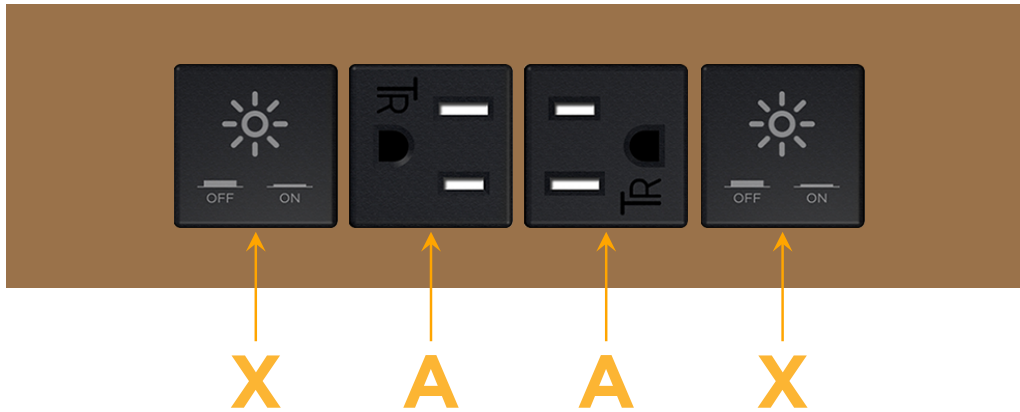

Trim Plate Finish: **ARCHITECTURAL BRONZE (ABS)**

Custom Finishes Available

M-POWER-4T-XAAX-BZ5ATP

Features:

Module/Port Options:

- A** Tamper Resistant AC Receptacle
- E** USB-A & USB-C (20W)
- M** Double USB-A (Fast Charging Ports - 18W)
- H** HDMI
- 6** CAT 6
- 12** RJ 12
- X** Switched AC
- Y** 3-Way Switch (Low Voltage)
- V** USB-C (45W High Speed Charging Port)
- S** USB-C (25W High Speed Charging Port)
- R** Switched AC (Rocker Switch)
- D** Dimmer Switch

Plug:

Supplied with Low Profile Flat 45° Angle 120 VAC Plug

Optional Standard Straight 120 VAC Plug

Optional Straight 120 VAC Pass-through Plug

- CLEAN, COMPACT DESIGN
- STREAMLINED
- LOW PROFILE
- SIDE-EXITING CORDS
- PLUG & PLAY
- 6' AC CORD & PLUG (FLAT PLUG STANDARD)
- CUSTOMIZABLE CONFIGURATIONS AND FINISHES
- UL LISTED FOR MOUNTING IN FURNITURE
- 15A

sales@mormax.com

mormax.com

Specs:

Modules/Ports:

- X Switched AC
- A Tamper Resistant AC Receptacle