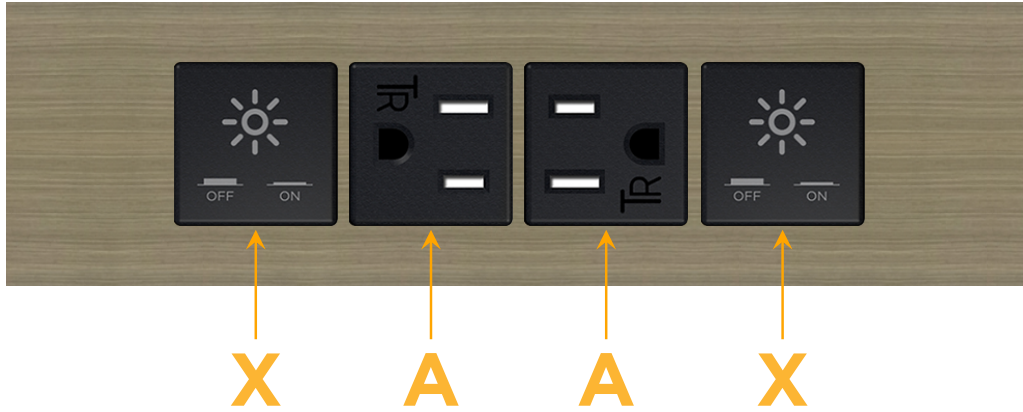

M-POWER-4T

AC POWER & DATA CONNECTIVITY SOLUTION

M-POWER-4T-XAAX-BZ5AATP

Distributed by

Mormax Company, Inc.

8 Westchester Plaza

Elmsford, NY 10523

914-699-0101

sales@mormax.com

mormax.com

Metro Light & Power's line of power & data solutions offers sophisticated design elements combined with greater ease of installation. Streamlined and low-profile, enhanced by side-exiting cords, our outlets advance the industry with their cutting edge look and feel. We believe flexibility is key, and we provide a variety of mounting options, including the ability to mount in limited spaces. Our outlets are available in many finishes and configurations, in addition to a custom color and finish capability for our clients.

Trim Plate Finish: **ANTIQUED ARCHITECTURAL BRONZE (ABS)**

Custom Finishes Available

M-POWER-4T-XAAX-BZ5AATP

Features:

Module/Port Options:

- **A** Tamper Resistant AC Receptacle
- **E** USB-A & USB-C (20W)
- **M** Double USB-A (Fast Charging Ports - 18W)
- **H** HDMI
- **6** CAT 6
- **12** RJ 12
- **X** Switched AC
- **Y** 3-Way Switch (Low Voltage)
- **V** USB-C (45W High Speed Charging Port)
- **S** USB-C (25W High Speed Charging Port)
- **R** Switched AC (Rocker Switch)
- **D** Dimmer Switch

Plug:

Supplied with Low Profile Flat 45° Angle 120 VAC Plug

Optional Standard Straight 120 VAC Plug

Optional Straight 120 VAC Pass-through Plug

- CLEAN, COMPACT DESIGN
- STREAMLINED
- LOW PROFILE
- SIDE-EXITING CORDS
- PLUG & PLAY
- 6' AC CORD & PLUG (FLAT PLUG STANDARD)
- CUSTOMIZABLE CONFIGURATIONS AND FINISHES
- UL LISTED FOR MOUNTING IN FURNITURE
- 15A