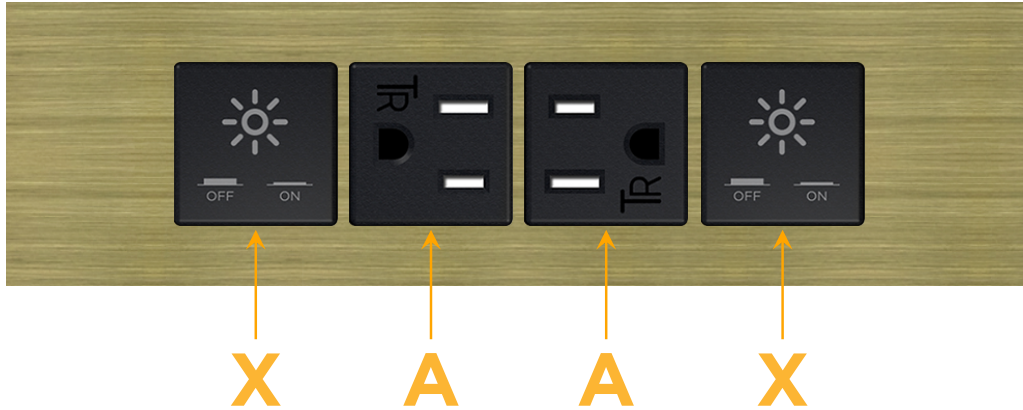

M-POWER-4T

AC POWER & DATA CONNECTIVITY SOLUTION

M-POWER-4T-XAAX-BRAATP

Distributed by

Mormax Company, Inc.

8 Westchester Plaza

Elmsford, NY 10523

914-699-0101

sales@mormax.com

mormax.com

Metro Light & Power's line of power & data solutions offers sophisticated design elements combined with greater ease of installation. Streamlined and low-profile, enhanced by side-exiting cords, our outlets advance the industry with their cutting edge look and feel. We believe flexibility is key, and we provide a variety of mounting options, including the ability to mount in limited spaces. Our outlets are available in many finishes and configurations, in addition to a custom color and finish capability for our clients.

Trim Plate Finish: **BRASS ANTIQUED (ABS)**

Custom Finishes Available

M-POWER-4T-XAAX-BRAATP

Features:

Module/Port Options:

- **A** Tamper Resistant AC Receptacle
- **E** USB-A & USB-C (20W)
- **M** Double USB-A (Fast Charging Ports - 18W)
- **H** HDMI
- **6** CAT 6
- **12** RJ 12
- **X** Switched AC
- **Y** 3-Way Switch (Low Voltage)
- **V** USB-C (45W High Speed Charging Port)
- **S** USB-C (25W High Speed Charging Port)
- **R** Switched AC (Rocker Switch)
- **D** Dimmer Switch

Plug:

Supplied with Low Profile Flat 45° Angle 120 VAC Plug

Optional Standard Straight 120 VAC Plug

Optional Straight 120 VAC Pass-through Plug

- CLEAN, COMPACT DESIGN
- STREAMLINED
- LOW PROFILE
- SIDE-EXITING CORDS
- PLUG & PLAY
- 6' AC CORD & PLUG (FLAT PLUG STANDARD)
- CUSTOMIZABLE CONFIGURATIONS AND FINISHES
- UL LISTED FOR MOUNTING IN FURNITURE
- 15A