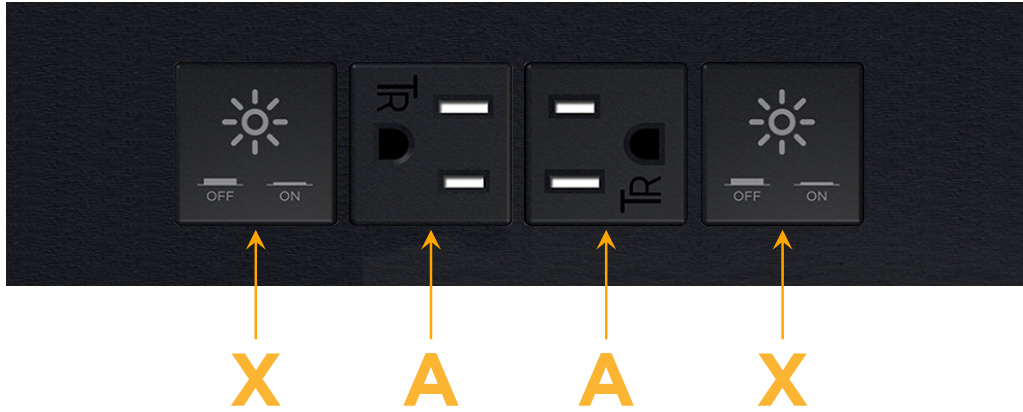

M-POWER-4T

AC POWER & DATA CONNECTIVITY SOLUTION

M-POWER-4T-XAAX-BATP

Distributed by

Mormax Company, Inc.

8 Westchester Plaza

Elmsford, NY 10523

914-699-0101

sales@mormax.com

mormax.com

Metro Light & Power's line of power & data solutions offers sophisticated design elements combined with greater ease of installation. Streamlined and low-profile, enhanced by side-exiting cords, our outlets advance the industry with their cutting edge look and feel. We believe flexibility is key, and we provide a variety of mounting options, including the ability to mount in limited spaces. Our outlets are available in many finishes and configurations, in addition to a custom color and finish capability for our clients.

Trim Plate Finish: **BLACK (ABS)**

Custom Finishes Available

M-POWER-4T-XAAX-BATP

Features:

Module/Port Options:

- **A** Tamper Resistant AC Receptacle
- **E** USB-A & USB-C (20W)
- **M** Double USB-A (Fast Charging Ports - 18W)
- **H** HDMI
- **6** CAT 6
- **12** RJ 12
- **X** Switched AC
- **Y** 3-Way Switch (Low Voltage)
- **V** USB-C (45W High Speed Charging Port)
- **S** USB-C (25W High Speed Charging Port)
- **R** Switched AC (Rocker Switch)
- **D** Dimmer Switch

Plug:

Supplied with Low Profile Flat 45° Angle 120 VAC Plug

Optional Standard Straight 120 VAC Plug

Optional Straight 120 VAC Pass-through Plug

- CLEAN, COMPACT DESIGN
- STREAMLINED
- LOW PROFILE
- SIDE-EXITING CORDS
- PLUG & PLAY
- 6' AC CORD & PLUG (FLAT PLUG STANDARD)
- CUSTOMIZABLE CONFIGURATIONS AND FINISHES
- UL LISTED FOR MOUNTING IN FURNITURE
- 15A