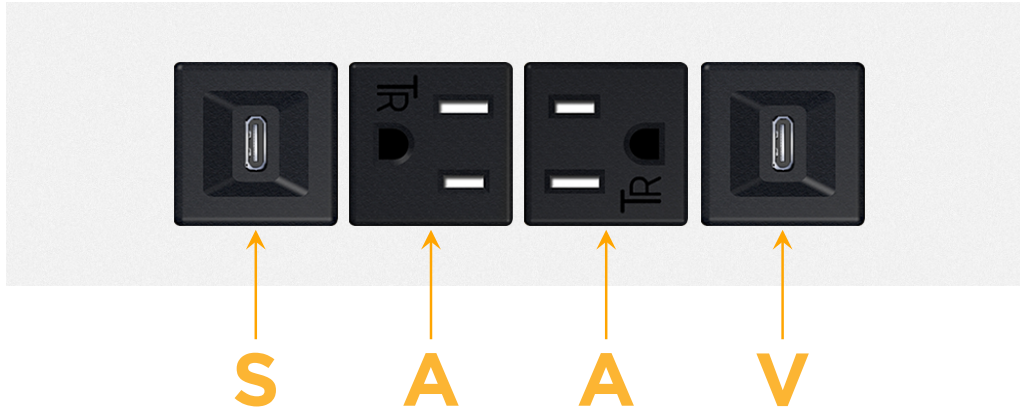

Trim Plate Finish: **WHITE (STEEL)**

Custom Finishes Available

M-POWER-4T-SAAV-WTP

Features:

### Module/Port Options:

- A** Tamper Resistant AC Receptacle
- E** USB-A & USB-C (20W)
- M** Double USB-A (Fast Charging Ports - 18W)
- H** HDMI
- 6** CAT 6
- 12** RJ 12
- X** Switched AC
- Y** 3-Way Switch (Low Voltage)
- V** USB-C (45W High Speed Charging Port)
- S** USB-C (25W High Speed Charging Port)
- R** Switched AC (Rocker Switch)
- D** Dimmer Switch

### Plug:

Supplied with Low Profile Flat 45° Angle 120 VAC Plug

Optional Standard Straight 120 VAC Plug

Optional Straight 120 VAC Pass-through Plug

- CLEAN, COMPACT DESIGN
- STREAMLINED
- LOW PROFILE
- SIDE-EXITING CORDS
- PLUG & PLAY
- 6' AC CORD & PLUG (FLAT PLUG STANDARD)
- CUSTOMIZABLE CONFIGURATIONS AND FINISHES
- UL LISTED FOR MOUNTING IN FURNITURE
- 15A

# M-POWER-4T

AC POWER & DATA CONNECTIVITY SOLUTION

M-POWER-4T-SAAV-WTP

Specs:

**Modules/Ports:**

- S** USB-C (25W High Speed Charging Port)
- A** Tamper Resistant AC Receptacle
- V** USB-C (45W High Speed Charging Port)