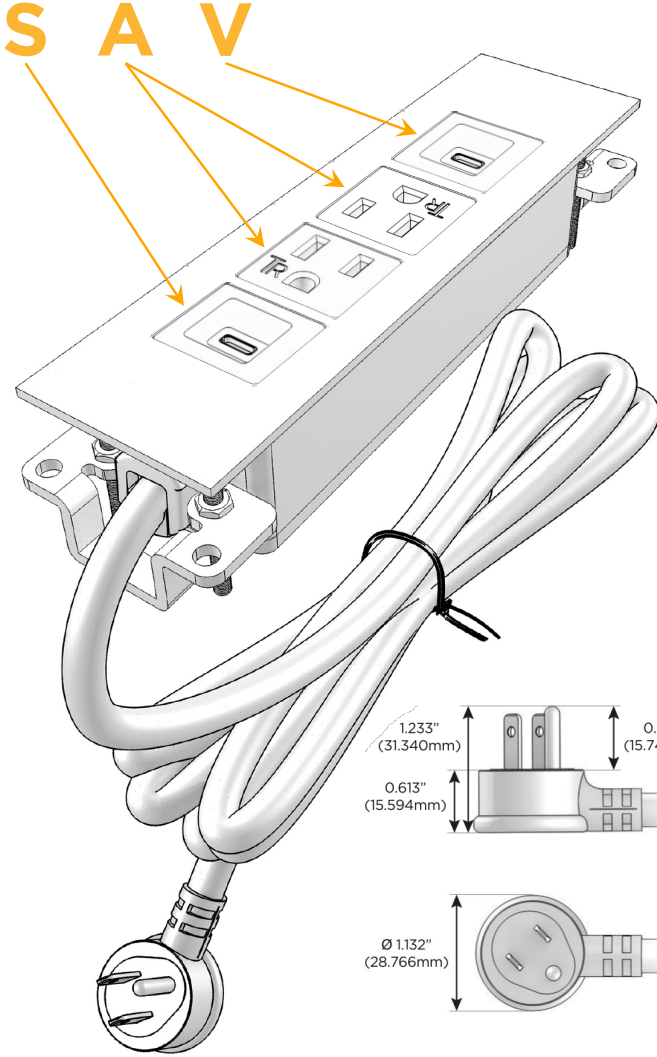

### Module/Port Options:

- A** Tamper Resistant AC Receptacle
- E** USB-A & USB-C (20W)
- M** Double USB-A (Fast Charging Ports - 18W)
- H** HDMI
- 6** CAT 6
- 12** RJ 12
- X** Switched AC
- Y** 3-Way Switch (Low Voltage)
- V** USB-C (45W High Speed Charging Port)
- S** USB-C (25W High Speed Charging Port)
- R** Switched AC (Rocker Switch)
- D** Dimmer Switch

### Plug:

Supplied with Low Profile Flat 45° Angle 120 VAC Plug

Optional Standard Straight 120 VAC Plug

Optional Straight 120 VAC Pass-through Plug

- CLEAN, COMPACT DESIGN
- STREAMLINED
- LOW PROFILE
- SIDE-EXITING CORDS
- PLUG & PLAY
- 6' AC CORD & PLUG (FLAT PLUG STANDARD)
- CUSTOMIZABLE CONFIGURATIONS AND FINISHES
- UL LISTED FOR MOUNTING IN FURNITURE
- 15A

# M-POWER-4T

AC POWER & DATA CONNECTIVITY SOLUTION

M-POWER-4T-SAAV-WTP

Specs:

**Modules/Ports:**

- S** USB-C (25W High Speed Charging Port)
- A** Tamper Resistant AC Receptacle
- V** USB-C (45W High Speed Charging Port)