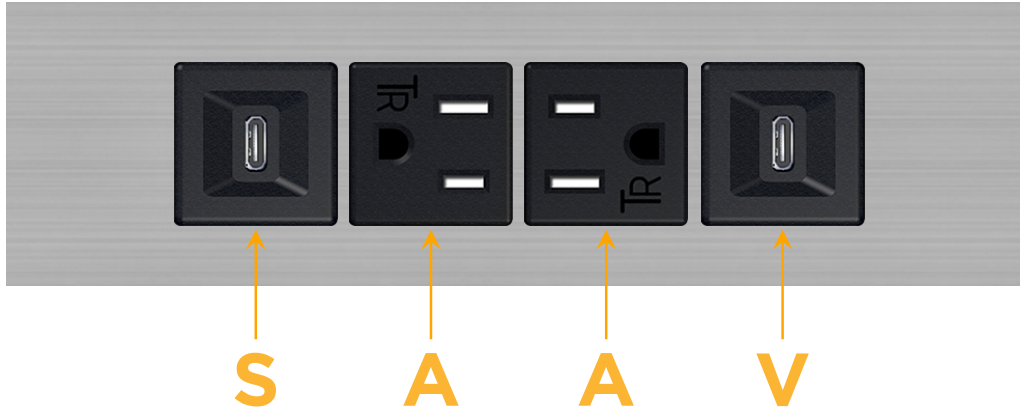

Trim Plate Finish: **STAINLESS STEEL BRUSHED**

Custom Finishes Available

M-POWER-4T-SAAV-SS4TP

Features:

Module/Port Options:

- A** Tamper Resistant AC Receptacle
- E** USB-A & USB-C (20W)
- M** Double USB-A (Fast Charging Ports - 18W)
- H** HDMI
- 6** CAT 6
- 12** RJ 12
- X** Switched AC
- Y** 3-Way Switch (Low Voltage)
- V** USB-C (45W High Speed Charging Port)
- S** USB-C (25W High Speed Charging Port)
- R** Switched AC (Rocker Switch)
- D** Dimmer Switch

Plug:

Supplied with Low Profile Flat 45° Angle 120 VAC Plug

Optional Standard Straight 120 VAC Plug

Optional Straight 120 VAC Pass-through Plug

- CLEAN, COMPACT DESIGN
- STREAMLINED
- LOW PROFILE
- SIDE-EXITING CORDS
- PLUG & PLAY
- 6' AC CORD & PLUG (FLAT PLUG STANDARD)
- CUSTOMIZABLE CONFIGURATIONS AND FINISHES
- UL LISTED FOR MOUNTING IN FURNITURE
- 15A

M-POWER-4T

AC POWER & DATA CONNECTIVITY SOLUTION

M-POWER-4T-SAAV-SS4TP

Specs:

Modules/Ports:

- S** USB-C (25W High Speed Charging Port)
- A** Tamper Resistant AC Receptacle
- V** USB-C (45W High Speed Charging Port)