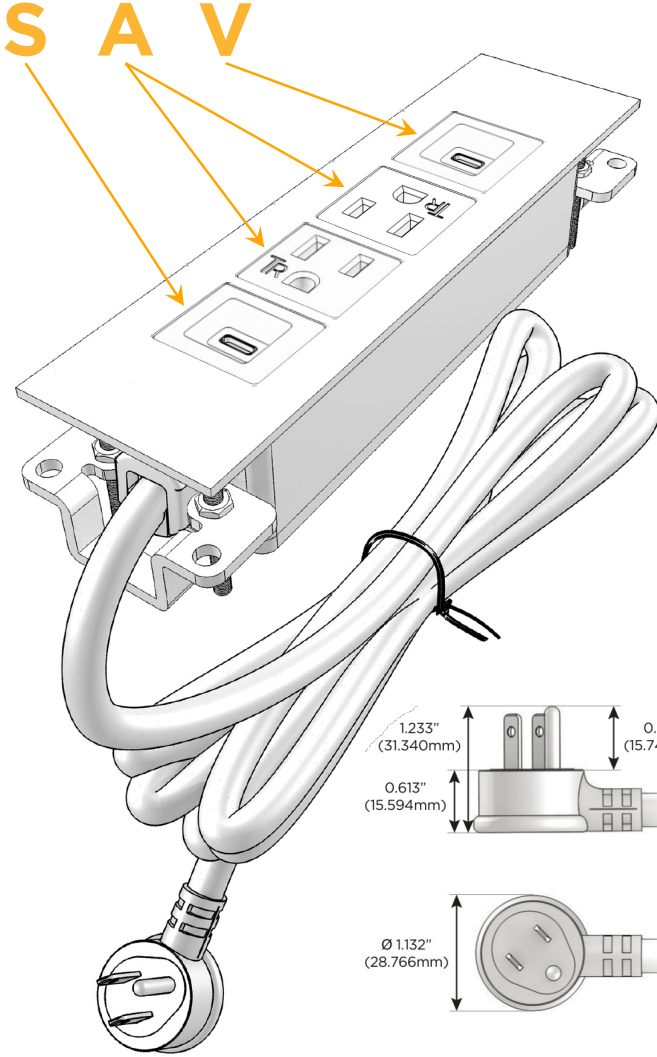

Trim Plate Finish: **STAINLESS STEEL BRUSHED**

Custom Finishes Available

M-POWER-4T-SAAV-SS4TP

Features:

Module/Port Options:

- A** Tamper Resistant AC Receptacle
- E** USB-A & USB-C (20W)
- M** Double USB-A (Fast Charging Ports - 18W)
- H** HDMI
- 6** CAT 6
- 12** RJ 12
- X** Switched AC
- Y** 3-Way Switch (Low Voltage)
- V** USB-C (45W High Speed Charging Port)
- S** USB-C (25W High Speed Charging Port)
- R** Switched AC (Rocker Switch)
- D** Dimmer Switch

Plug:

Supplied with Low Profile Flat 45° Angle 120 VAC Plug

Optional Standard Straight 120 VAC Plug

Optional Straight 120 VAC Pass-through Plug

- CLEAN, COMPACT DESIGN
- STREAMLINED
- LOW PROFILE
- SIDE-EXITING CORDS
- PLUG & PLAY
- 6' AC CORD & PLUG (FLAT PLUG STANDARD)
- CUSTOMIZABLE CONFIGURATIONS AND FINISHES
- UL LISTED FOR MOUNTING IN FURNITURE
- 15A

M-POWER-4T

AC POWER & DATA CONNECTIVITY SOLUTION

M-POWER-4T-SAAV-SS4TP

Specs:

Modules/Ports:

- S** USB-C (25W High Speed Charging Port)
- A** Tamper Resistant AC Receptacle
- V** USB-C (45W High Speed Charging Port)