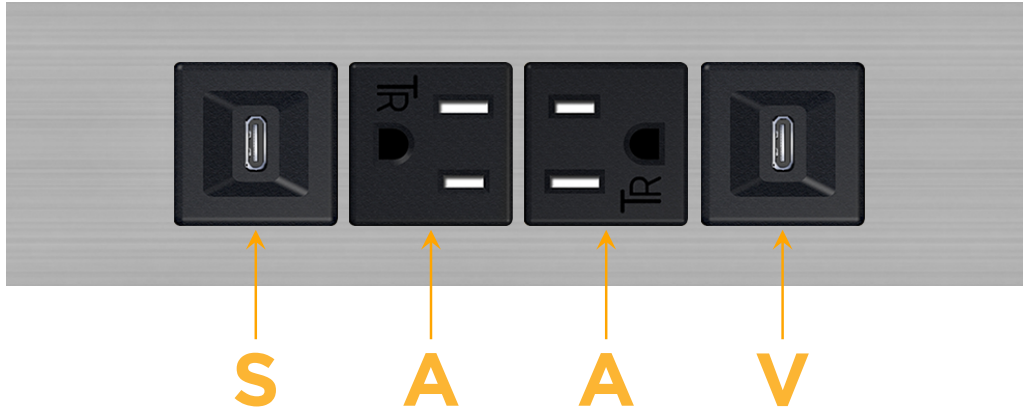

M-POWER-4T

AC POWER & DATA CONNECTIVITY SOLUTION

M-POWER-4T-SAAV-SS4ATP

Distributed by

Mormax Company, Inc.

8 Westchester Plaza

Elmsford, NY 10523

914-699-0101

sales@mormax.com

mormax.com

Metro Light & Power's line of power & data solutions offers sophisticated design elements combined with greater ease of installation. Streamlined and low-profile, enhanced by side-exiting cords, our outlets advance the industry with their cutting edge look and feel. We believe flexibility is key, and we provide a variety of mounting options, including the ability to mount in limited spaces. Our outlets are available in many finishes and configurations, in addition to a custom color and finish capability for our clients.

Trim Plate Finish: **BRUSHED STAINLESS (ABS)**

Custom Finishes Available

M-POWER-4T-SAAV-SS4ATP

Features:

Module/Port Options:

- **A** Tamper Resistant AC Receptacle
- **E** USB-A & USB-C (20W)
- **M** Double USB-A (Fast Charging Ports - 18W)
- **H** HDMI
- **6** CAT 6
- **12** RJ 12
- **X** Switched AC
- **Y** 3-Way Switch (Low Voltage)
- **V** USB-C (45W High Speed Charging Port)
- **S** USB-C (25W High Speed Charging Port)
- **R** Switched AC (Rocker Switch)
- **D** Dimmer Switch

Plug:

Supplied with Low Profile Flat 45° Angle 120 VAC Plug

Optional Standard Straight 120 VAC Plug

Optional Straight 120 VAC Pass-through Plug

- CLEAN, COMPACT DESIGN
- STREAMLINED
- LOW PROFILE
- SIDE-EXITING CORDS
- PLUG & PLAY
- 6' AC CORD & PLUG (FLAT PLUG STANDARD)
- CUSTOMIZABLE CONFIGURATIONS AND FINISHES
- UL LISTED FOR MOUNTING IN FURNITURE
- 15A