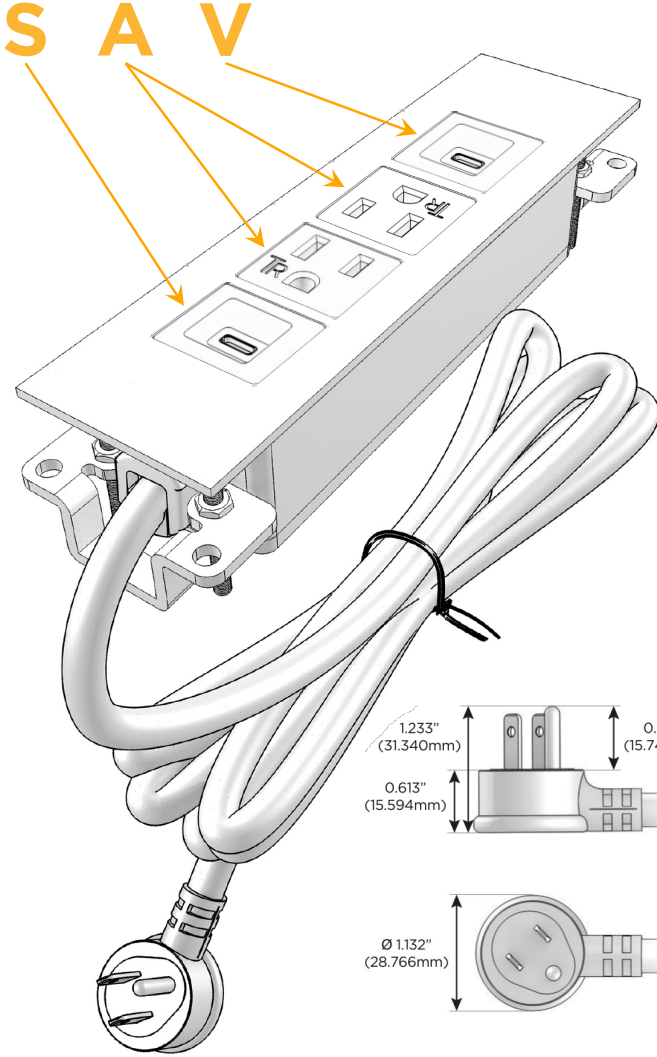

### Module/Port Options:

- A** Tamper Resistant AC Receptacle
- E** USB-A & USB-C (20W)
- M** Double USB-A (Fast Charging Ports - 18W)
- H** HDMI
- 6** CAT 6
- 12** RJ 12
- X** Switched AC
- Y** 3-Way Switch (Low Voltage)
- V** USB-C (45W High Speed Charging Port)
- S** USB-C (25W High Speed Charging Port)
- R** Switched AC (Rocker Switch)
- D** Dimmer Switch

### Plug:

Supplied with Low Profile Flat 45° Angle 120 VAC Plug

Optional Standard Straight 120 VAC Plug

Optional Straight 120 VAC Pass-through Plug

- CLEAN, COMPACT DESIGN
- STREAMLINED
- LOW PROFILE
- SIDE-EXITING CORDS
- PLUG & PLAY
- 6' AC CORD & PLUG (FLAT PLUG STANDARD)
- CUSTOMIZABLE CONFIGURATIONS AND FINISHES
- UL LISTED FOR MOUNTING IN FURNITURE
- 15A

# M-POWER-4T

AC POWER & DATA CONNECTIVITY SOLUTION

M-POWER-4T-SAAV-SS4ATP

Specs:

**Modules/Ports:**

- S** USB-C (25W High Speed Charging Port)
- A** Tamper Resistant AC Receptacle
- V** USB-C (45W High Speed Charging Port)