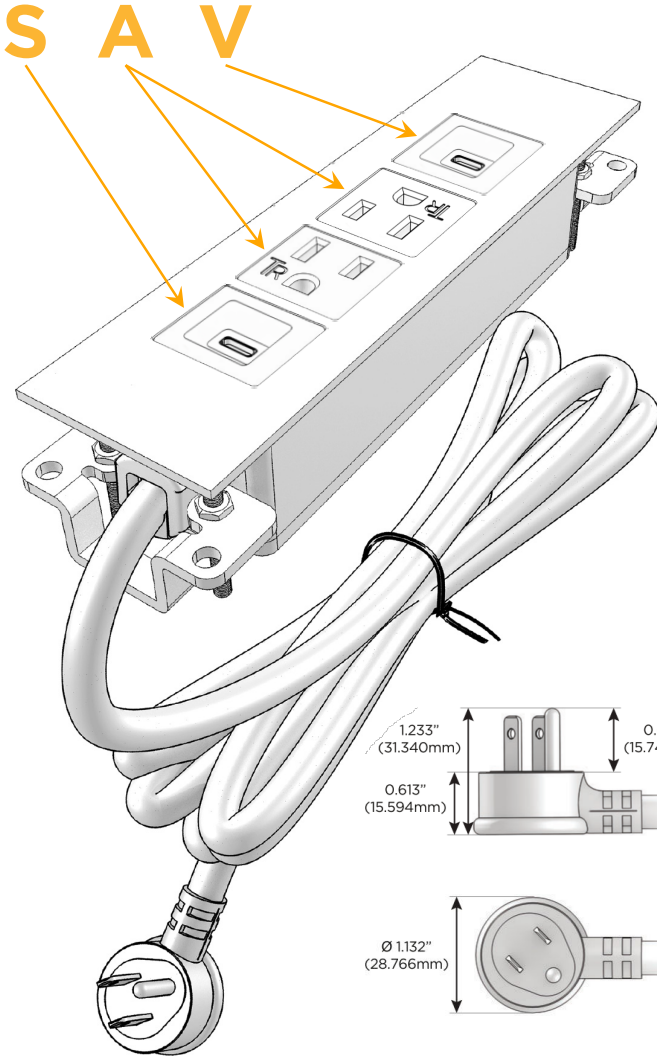

Trim Plate Finish: **SATIN NICKEL (ABS)**

Custom Finishes Available

M-POWER-4T-SAAV-SATP

Features:

Module/Port Options:

- A** Tamper Resistant AC Receptacle
- E** USB-A & USB-C (20W)
- M** Double USB-A (Fast Charging Ports - 18W)
- H** HDMI
- 6** CAT 6
- 12** RJ 12
- X** Switched AC
- Y** 3-Way Switch (Low Voltage)
- V** USB-C (45W High Speed Charging Port)
- S** USB-C (25W High Speed Charging Port)
- R** Switched AC (Rocker Switch)
- D** Dimmer Switch

Plug:

Supplied with Low Profile Flat 45° Angle 120 VAC Plug

Optional Standard Straight 120 VAC Plug

Optional Straight 120 VAC Pass-through Plug

- CLEAN, COMPACT DESIGN
- STREAMLINED
- LOW PROFILE
- SIDE-EXITING CORDS
- PLUG & PLAY
- 6' AC CORD & PLUG (FLAT PLUG STANDARD)
- CUSTOMIZABLE CONFIGURATIONS AND FINISHES
- UL LISTED FOR MOUNTING IN FURNITURE
- 15A

M-POWER-4T

AC POWER & DATA CONNECTIVITY SOLUTION

M-POWER-4T-SAAV-SATP

Specs:

Modules/Ports:

- S** USB-C (25W High Speed Charging Port)
- A** Tamper Resistant AC Receptacle
- V** USB-C (45W High Speed Charging Port)