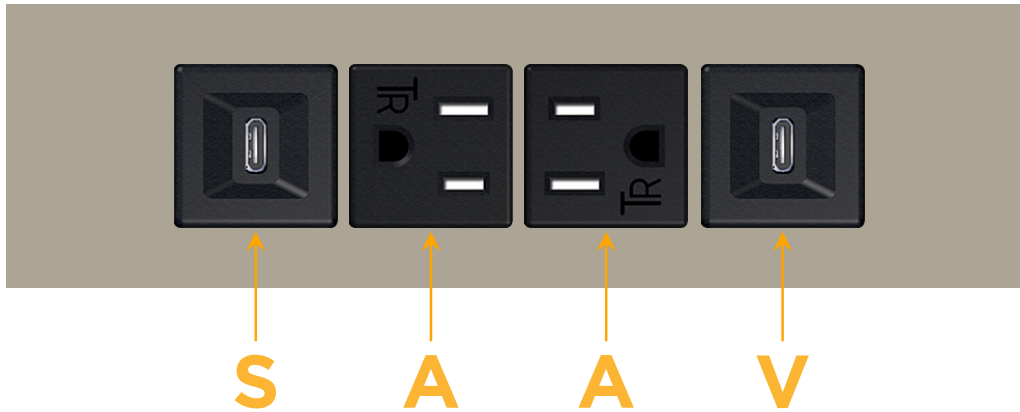

Trim Plate Finish: **SATIN NICKEL (ABS)**

Custom Finishes Available

M-POWER-4T-SAAV-SATP

Features:

Module/Port Options:

- A** Tamper Resistant AC Receptacle
- E** USB-A & USB-C (20W)
- M** Double USB-A (Fast Charging Ports - 18W)
- H** HDMI
- 6** CAT 6
- 12** RJ 12
- X** Switched AC
- Y** 3-Way Switch (Low Voltage)
- V** USB-C (45W High Speed Charging Port)
- S** USB-C (25W High Speed Charging Port)
- R** Switched AC (Rocker Switch)
- D** Dimmer Switch

Plug:

Supplied with Low Profile Flat 45° Angle 120 VAC Plug

Optional Standard Straight 120 VAC Plug

Optional Straight 120 VAC Pass-through Plug

- CLEAN, COMPACT DESIGN
- STREAMLINED
- LOW PROFILE
- SIDE-EXITING CORDS
- PLUG & PLAY
- 6' AC CORD & PLUG (FLAT PLUG STANDARD)
- CUSTOMIZABLE CONFIGURATIONS AND FINISHES
- UL LISTED FOR MOUNTING IN FURNITURE
- 15A

M-POWER-4T

AC POWER & DATA CONNECTIVITY SOLUTION

M-POWER-4T-SAAV-SATP

Specs:

Modules/Ports:

- S** USB-C (25W High Speed Charging Port)
- A** Tamper Resistant AC Receptacle
- V** USB-C (45W High Speed Charging Port)