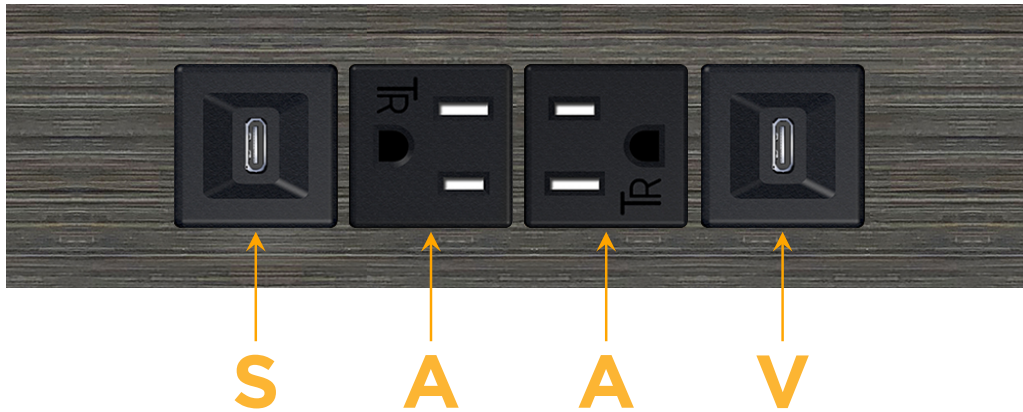

Trim Plate Finish: **GUNMETAL (ABS)**

Custom Finishes Available

M-POWER-4T-SAAV-S3ATP

Features:

Module/Port Options:

- A** Tamper Resistant AC Receptacle
- E** USB-A & USB-C (20W)
- M** Double USB-A (Fast Charging Ports - 18W)
- H** HDMI
- 6** CAT 6
- 12** RJ 12
- X** Switched AC
- Y** 3-Way Switch (Low Voltage)
- V** USB-C (45W High Speed Charging Port)
- S** USB-C (25W High Speed Charging Port)
- R** Switched AC (Rocker Switch)
- D** Dimmer Switch

Plug:

Supplied with Low Profile Flat 45° Angle 120 VAC Plug

Optional Standard Straight 120 VAC Plug

Optional Straight 120 VAC Pass-through Plug

- CLEAN, COMPACT DESIGN
- STREAMLINED
- LOW PROFILE
- SIDE-EXITING CORDS
- PLUG & PLAY
- 6' AC CORD & PLUG (FLAT PLUG STANDARD)
- CUSTOMIZABLE CONFIGURATIONS AND FINISHES
- UL LISTED FOR MOUNTING IN FURNITURE
- 15A

sales@mormax.com

mormax.com

Specs:

Modules/Ports:

- S** USB-C (25W High Speed Charging Port)
- A** Tamper Resistant AC Receptacle
- V** USB-C (45W High Speed Charging Port)