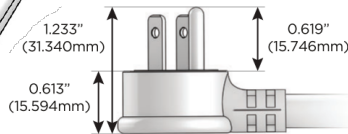

M-POWER-4T

AC POWER & DATA CONNECTIVITY SOLUTION

M-POWER-4T-SAAV-CUATP

Specs:

Modules/Ports:

- **S** USB-C (25W High Speed Charging Port)
- **A** Tamper Resistant AC Receptacle
- **V** USB-C (45W High Speed Charging Port)