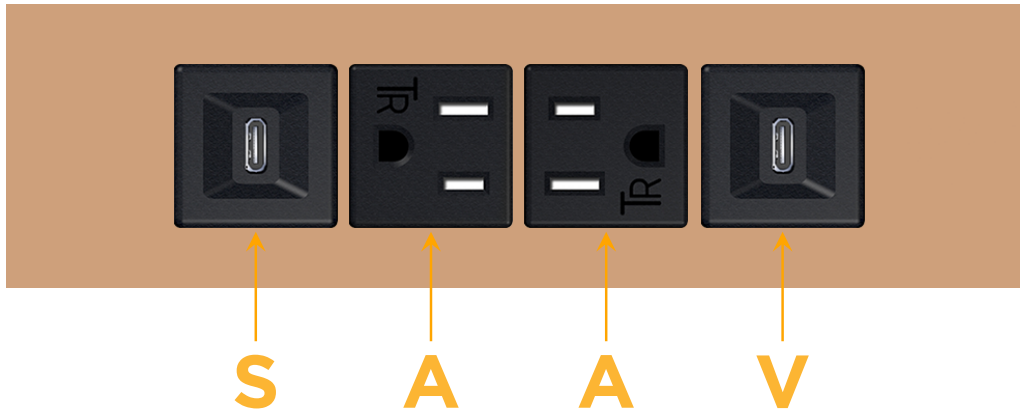

Trim Plate Finish: **COPPER (ABS)**

Custom Finishes Available

M-POWER-4T-SAAV-CUATP

Features:

**Module/Port Options:**

- A** Tamper Resistant AC Receptacle
- E** USB-A & USB-C (20W)
- M** Double USB-A (Fast Charging Ports - 18W)
- H** HDMI
- 6** CAT 6
- 12** RJ 12
- X** Switched AC
- Y** 3-Way Switch (Low Voltage)
- V** USB-C (45W High Speed Charging Port)
- S** USB-C (25W High Speed Charging Port)
- R** Switched AC (Rocker Switch)
- D** Dimmer Switch

**Plug:**

Supplied with Low Profile Flat 45° Angle 120 VAC Plug

Optional Standard Straight 120 VAC Plug

Optional Straight 120 VAC Pass-through Plug

- CLEAN, COMPACT DESIGN
- STREAMLINED
- LOW PROFILE
- SIDE-EXITING CORDS
- PLUG & PLAY
- 6' AC CORD & PLUG (FLAT PLUG STANDARD)
- CUSTOMIZABLE CONFIGURATIONS AND FINISHES
- UL LISTED FOR MOUNTING IN FURNITURE
- 15A

### Modules/Ports:

- S** USB-C (25W High Speed Charging Port)
- A** Tamper Resistant AC Receptacle
- V** USB-C (45W High Speed Charging Port)

Distributed by

Mormax Company, Inc.

8 Westchester Plaza

Elmsford, NY 10523