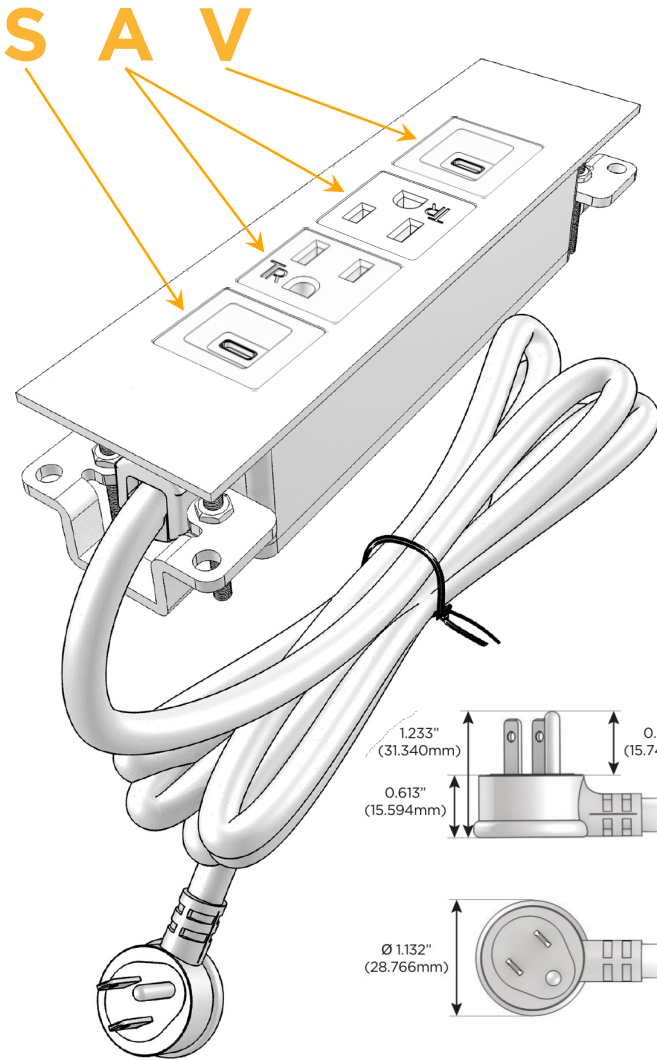

Trim Plate Finish: **COPPER (ABS)**

Custom Finishes Available

M-POWER-4T-SAAV-CUATP

Features:

**Module/Port Options:**

- A** Tamper Resistant AC Receptacle
- E** USB-A & USB-C (20W)
- M** Double USB-A (Fast Charging Ports - 18W)
- H** HDMI
- 6** CAT 6
- 12** RJ 12
- X** Switched AC
- Y** 3-Way Switch (Low Voltage)
- V** USB-C (45W High Speed Charging Port)
- S** USB-C (25W High Speed Charging Port)
- R** Switched AC (Rocker Switch)
- D** Dimmer Switch

**Plug:**

Supplied with Low Profile Flat 45° Angle 120 VAC Plug

Optional Standard Straight 120 VAC Plug

Optional Straight 120 VAC Pass-through Plug

- CLEAN, COMPACT DESIGN
- STREAMLINED
- LOW PROFILE
- SIDE-EXITING CORDS
- PLUG & PLAY
- 6' AC CORD & PLUG (FLAT PLUG STANDARD)
- CUSTOMIZABLE CONFIGURATIONS AND FINISHES
- UL LISTED FOR MOUNTING IN FURNITURE
- 15A

### Modules/Ports:

- S** USB-C (25W High Speed Charging Port)
- A** Tamper Resistant AC Receptacle
- V** USB-C (45W High Speed Charging Port)

Distributed by

Mormax Company, Inc.

8 Westchester Plaza

Elmsford, NY 10523