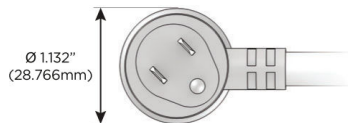

M-POWER-4T

AC POWER & DATA CONNECTIVITY SOLUTION

M-POWER-4T-SAAV-CUATP

Specs:

Modules/Ports:

- **S** USB-C (25W High Speed Charging Port)
- **A** Tamper Resistant AC Receptacle
- **V** USB-C (45W High Speed Charging Port)