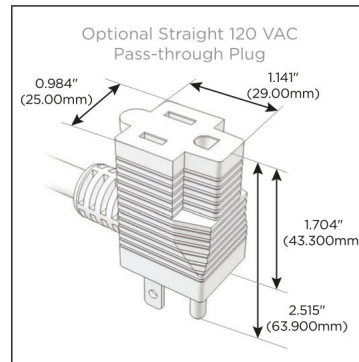

M-POWER-4T

AC POWER & DATA CONNECTIVITY SOLUTION

M-POWER-4T-SAAV-CUATP

Specs:

Modules/Ports:

- **S** USB-C (25W High Speed Charging Port)
- **A** Tamper Resistant AC Receptacle
- **V** USB-C (45W High Speed Charging Port)