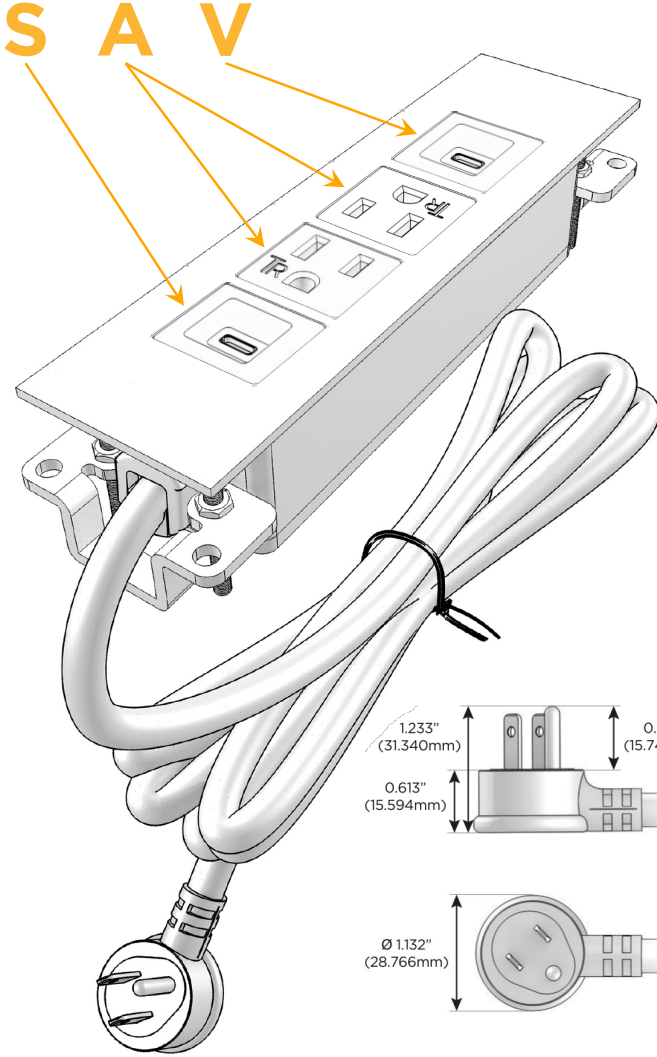

Trim Plate Finish: **CHROME (ABS)**

Custom Finishes Available

M-POWER-4T-SAAV-CRATP

Features:

Module/Port Options:

- A** Tamper Resistant AC Receptacle
- E** USB-A & USB-C (20W)
- M** Double USB-A (Fast Charging Ports - 18W)
- H** HDMI
- 6** CAT 6
- 12** RJ 12
- X** Switched AC
- Y** 3-Way Switch (Low Voltage)
- V** USB-C (45W High Speed Charging Port)
- S** USB-C (25W High Speed Charging Port)
- R** Switched AC (Rocker Switch)
- D** Dimmer Switch

Plug:

Supplied with Low Profile Flat 45° Angle 120 VAC Plug

Optional Standard Straight 120 VAC Plug

Optional Straight 120 VAC Pass-through Plug

- CLEAN, COMPACT DESIGN
- STREAMLINED
- LOW PROFILE
- SIDE-EXITING CORDS
- PLUG & PLAY
- 6' AC CORD & PLUG (FLAT PLUG STANDARD)
- CUSTOMIZABLE CONFIGURATIONS AND FINISHES
- UL LISTED FOR MOUNTING IN FURNITURE
- 15A

M-POWER-4T

AC POWER & DATA CONNECTIVITY SOLUTION

M-POWER-4T-SAAV-CRATP

Specs:

Modules/Ports:

- S** USB-C (25W High Speed Charging Port)
- A** Tamper Resistant AC Receptacle
- V** USB-C (45W High Speed Charging Port)