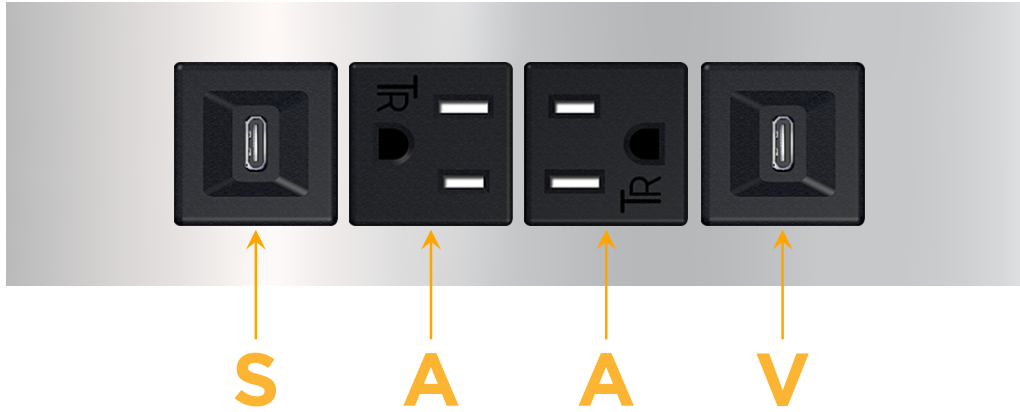

Trim Plate Finish: **CHROME (ABS)**

Custom Finishes Available

M-POWER-4T-SAAV-CRATP

Features:

Module/Port Options:

- A** Tamper Resistant AC Receptacle
- E** USB-A & USB-C (20W)
- M** Double USB-A (Fast Charging Ports - 18W)
- H** HDMI
- 6** CAT 6
- 12** RJ 12
- X** Switched AC
- Y** 3-Way Switch (Low Voltage)
- V** USB-C (45W High Speed Charging Port)
- S** USB-C (25W High Speed Charging Port)
- R** Switched AC (Rocker Switch)
- D** Dimmer Switch

Plug:

Supplied with Low Profile Flat 45° Angle 120 VAC Plug

Optional Standard Straight 120 VAC Plug

Optional Straight 120 VAC Pass-through Plug

- CLEAN, COMPACT DESIGN
- STREAMLINED
- LOW PROFILE
- SIDE-EXITING CORDS
- PLUG & PLAY
- 6' AC CORD & PLUG (FLAT PLUG STANDARD)
- CUSTOMIZABLE CONFIGURATIONS AND FINISHES
- UL LISTED FOR MOUNTING IN FURNITURE
- 15A

M-POWER-4T

AC POWER & DATA CONNECTIVITY SOLUTION

M-POWER-4T-SAAV-CRATP

Specs:

Modules/Ports:

- S** USB-C (25W High Speed Charging Port)
- A** Tamper Resistant AC Receptacle
- V** USB-C (45W High Speed Charging Port)