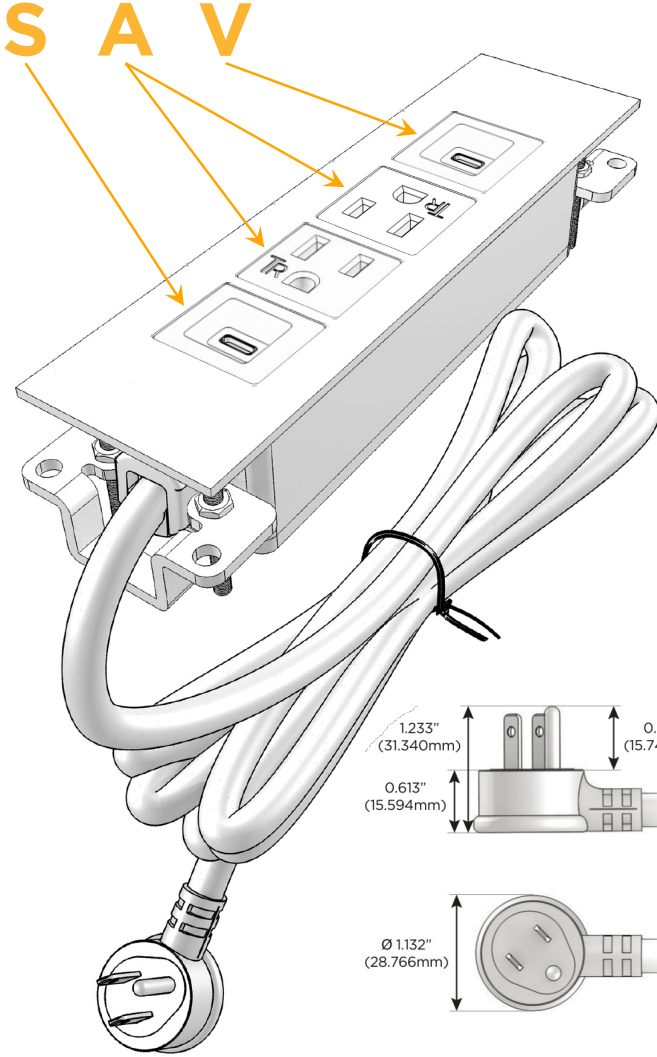

Trim Plate Finish: **STANDARD BRONZE (ABS)**

Custom Finishes Available

M-POWER-4T-SAAV-BZATP

Features:

Module/Port Options:

- A** Tamper Resistant AC Receptacle
- E** USB-A & USB-C (20W)
- M** Double USB-A (Fast Charging Ports - 18W)
- H** HDMI
- 6** CAT 6
- 12** RJ 12
- X** Switched AC
- Y** 3-Way Switch (Low Voltage)
- V** USB-C (45W High Speed Charging Port)
- S** USB-C (25W High Speed Charging Port)
- R** Switched AC (Rocker Switch)
- D** Dimmer Switch

Plug:

Supplied with Low Profile Flat 45° Angle 120 VAC Plug

Optional Standard Straight 120 VAC Plug

Optional Straight 120 VAC Pass-through Plug

- CLEAN, COMPACT DESIGN
- STREAMLINED
- LOW PROFILE
- SIDE-EXITING CORDS
- PLUG & PLAY
- 6' AC CORD & PLUG (FLAT PLUG STANDARD)
- CUSTOMIZABLE CONFIGURATIONS AND FINISHES
- UL LISTED FOR MOUNTING IN FURNITURE
- 15A

M-POWER-4T

AC POWER & DATA CONNECTIVITY SOLUTION

M-POWER-4T-SAAV-BZATP

Specs:

Modules/Ports:

- S** USB-C (25W High Speed Charging Port)
- A** Tamper Resistant AC Receptacle
- V** USB-C (45W High Speed Charging Port)