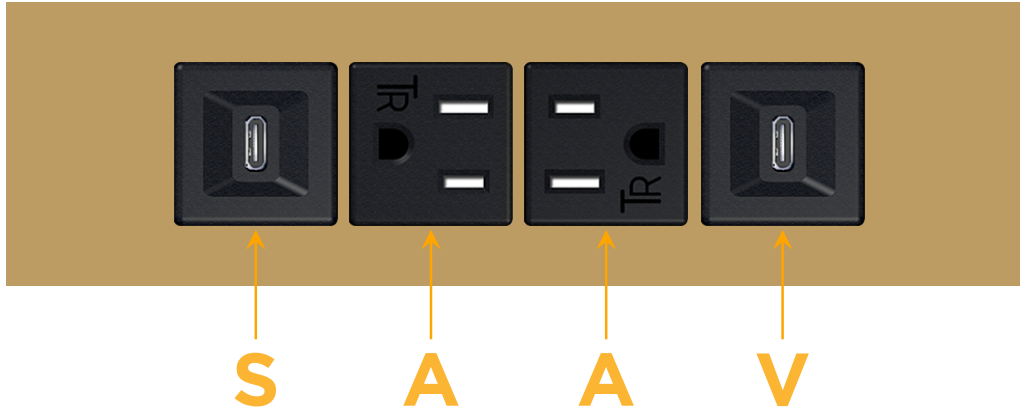

Trim Plate Finish: **STANDARD BRONZE (ABS)**

Custom Finishes Available

M-POWER-4T-SAAV-BZATP

Features:

Module/Port Options:

- A** Tamper Resistant AC Receptacle
- E** USB-A & USB-C (20W)
- M** Double USB-A (Fast Charging Ports - 18W)
- H** HDMI
- 6** CAT 6
- 12** RJ 12
- X** Switched AC
- Y** 3-Way Switch (Low Voltage)
- V** USB-C (45W High Speed Charging Port)
- S** USB-C (25W High Speed Charging Port)
- R** Switched AC (Rocker Switch)
- D** Dimmer Switch

Plug:

Supplied with Low Profile Flat 45° Angle 120 VAC Plug

Optional Standard Straight 120 VAC Plug

Optional Straight 120 VAC Pass-through Plug

- CLEAN, COMPACT DESIGN
- STREAMLINED
- LOW PROFILE
- SIDE-EXITING CORDS
- PLUG & PLAY
- 6' AC CORD & PLUG (FLAT PLUG STANDARD)
- CUSTOMIZABLE CONFIGURATIONS AND FINISHES
- UL LISTED FOR MOUNTING IN FURNITURE
- 15A

M-POWER-4T

AC POWER & DATA CONNECTIVITY SOLUTION

M-POWER-4T-SAAV-BZATP

Specs:

Modules/Ports:

- S** USB-C (25W High Speed Charging Port)
- A** Tamper Resistant AC Receptacle
- V** USB-C (45W High Speed Charging Port)