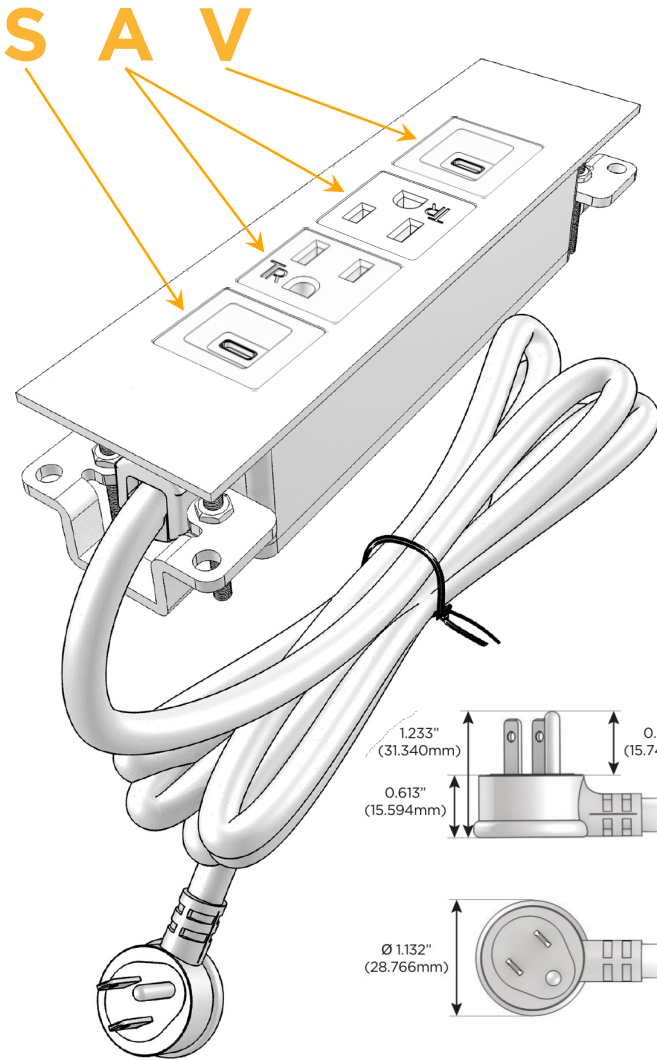

Trim Plate Finish: **SOLID BRONZE BRUSHED**

Custom Finishes Available

M-POWER-4T-SAAV-BZ4TP

Features:

Module/Port Options:

- A** Tamper Resistant AC Receptacle
- E** USB-A & USB-C (20W)
- M** Double USB-A (Fast Charging Ports - 18W)
- H** HDMI
- 6** CAT 6
- 12** RJ 12
- X** Switched AC
- Y** 3-Way Switch (Low Voltage)
- V** USB-C (45W High Speed Charging Port)
- S** USB-C (25W High Speed Charging Port)
- R** Switched AC (Rocker Switch)
- D** Dimmer Switch

Plug:

Supplied with Low Profile Flat 45° Angle 120 VAC Plug

Optional Standard Straight 120 VAC Plug

Optional Straight 120 VAC Pass-through Plug

- CLEAN, COMPACT DESIGN
- STREAMLINED
- LOW PROFILE
- SIDE-EXITING CORDS
- PLUG & PLAY
- 6' AC CORD & PLUG (FLAT PLUG STANDARD)
- CUSTOMIZABLE CONFIGURATIONS AND FINISHES
- UL LISTED FOR MOUNTING IN FURNITURE
- 15A

M-POWER-4T

AC POWER & DATA CONNECTIVITY SOLUTION

M-POWER-4T-SAAV-BZ4TP

Specs:

Modules/Ports:

- S** USB-C (25W High Speed Charging Port)
- A** Tamper Resistant AC Receptacle
- V** USB-C (45W High Speed Charging Port)