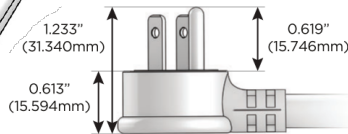

Plug:

Supplied with Low Profile Flat 45° Angle 120 VAC Plug

Optional Standard Straight 120 VAC Plug

Optional Straight 120 VAC Pass-through Plug

- CLEAN, COMPACT DESIGN
- STREAMLINED
- LOW PROFILE
- SIDE-EXITING CORDS
- PLUG & PLAY
- 6' AC CORD & PLUG (FLAT PLUG STANDARD)
- CUSTOMIZABLE CONFIGURATIONS AND FINISHES
- UL LISTED FOR MOUNTING IN FURNITURE
- 15A

M-POWER-4T

AC POWER & DATA CONNECTIVITY SOLUTION

M-POWER-4T-SAAV-BZ4TP

Specs:

Modules/Ports:

- S** USB-C (25W High Speed Charging Port)
- A** Tamper Resistant AC Receptacle
- V** USB-C (45W High Speed Charging Port)