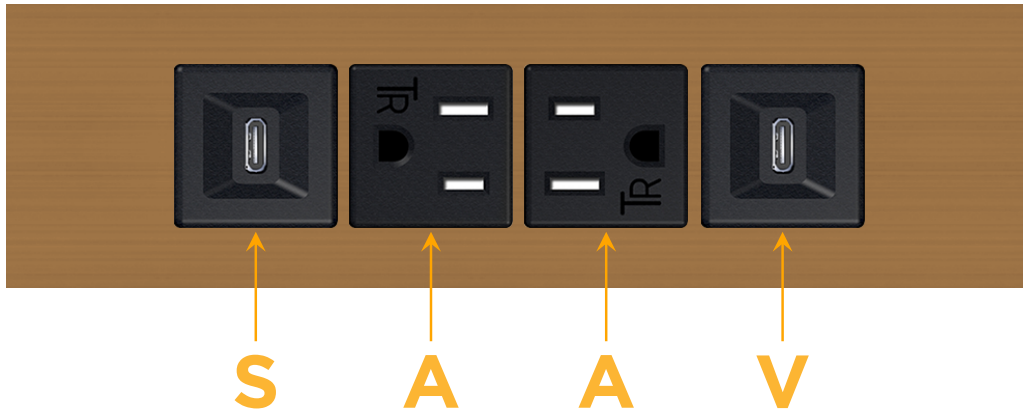

Trim Plate Finish: **SOLID BRONZE BRUSHED**

Custom Finishes Available

M-POWER-4T-SAAV-BZ4TP

Features:

Module/Port Options:

- A** Tamper Resistant AC Receptacle
- E** USB-A & USB-C (20W)
- M** Double USB-A (Fast Charging Ports - 18W)
- H** HDMI
- 6** CAT 6
- 12** RJ 12
- X** Switched AC
- Y** 3-Way Switch (Low Voltage)
- V** USB-C (45W High Speed Charging Port)
- S** USB-C (25W High Speed Charging Port)
- R** Switched AC (Rocker Switch)
- D** Dimmer Switch

Plug:

Supplied with Low Profile Flat 45° Angle 120 VAC Plug

Optional Standard Straight 120 VAC Plug

Optional Straight 120 VAC Pass-through Plug

- CLEAN, COMPACT DESIGN
- STREAMLINED
- LOW PROFILE
- SIDE-EXITING CORDS
- PLUG & PLAY
- 6' AC CORD & PLUG (FLAT PLUG STANDARD)
- CUSTOMIZABLE CONFIGURATIONS AND FINISHES
- UL LISTED FOR MOUNTING IN FURNITURE
- 15A

M-POWER-4T

AC POWER & DATA CONNECTIVITY SOLUTION

M-POWER-4T-SAAV-BZ4TP

Specs:

Modules/Ports:

- S** USB-C (25W High Speed Charging Port)
- A** Tamper Resistant AC Receptacle
- V** USB-C (45W High Speed Charging Port)