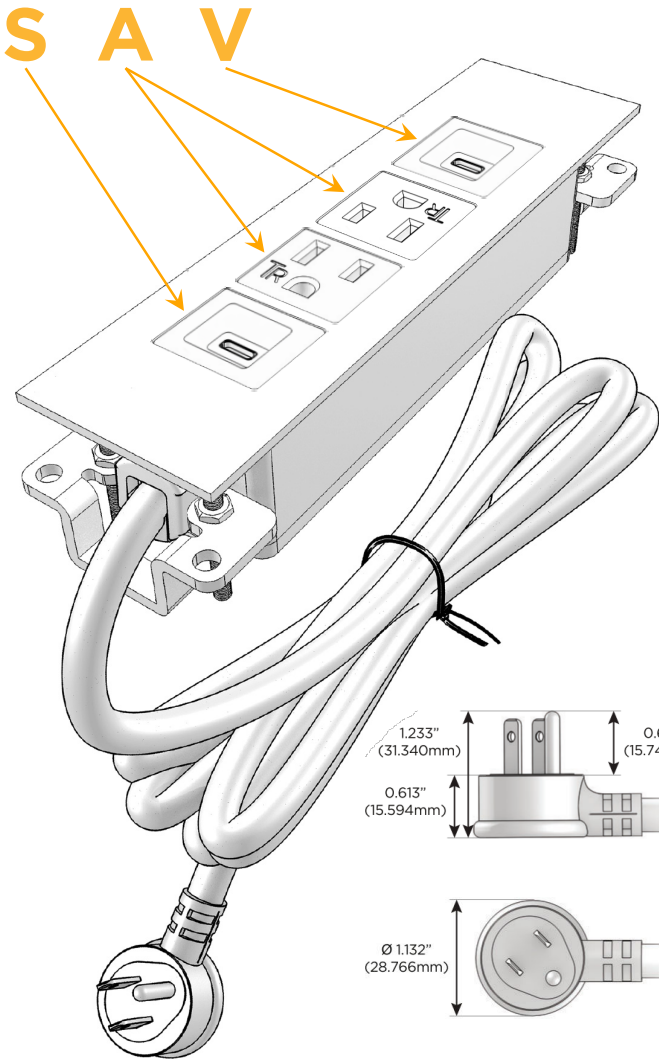

Trim Plate Finish: **BRASS ANTIQUED (ABS)**

Custom Finishes Available

M-POWER-4T-SAAV-BRAATP

Features:

Module/Port Options:

- A** Tamper Resistant AC Receptacle
- E** USB-A & USB-C (20W)
- M** Double USB-A (Fast Charging Ports - 18W)
- H** HDMI
- 6** CAT 6
- 12** RJ 12
- X** Switched AC
- Y** 3-Way Switch (Low Voltage)
- V** USB-C (45W High Speed Charging Port)
- S** USB-C (25W High Speed Charging Port)
- R** Switched AC (Rocker Switch)
- D** Dimmer Switch

Plug:

Supplied with Low Profile Flat 45° Angle 120 VAC Plug

Optional Standard Straight 120 VAC Plug

Optional Straight 120 VAC Pass-through Plug

- CLEAN, COMPACT DESIGN
- STREAMLINED
- LOW PROFILE
- SIDE-EXITING CORDS
- PLUG & PLAY
- 6' AC CORD & PLUG (FLAT PLUG STANDARD)
- CUSTOMIZABLE CONFIGURATIONS AND FINISHES
- UL LISTED FOR MOUNTING IN FURNITURE
- 15A

M-POWER-4T

AC POWER & DATA CONNECTIVITY SOLUTION

M-POWER-4T-SAAV-BRAATP

Specs:

Modules/Ports:

- S** USB-C (25W High Speed Charging Port)
- A** Tamper Resistant AC Receptacle
- V** USB-C (45W High Speed Charging Port)