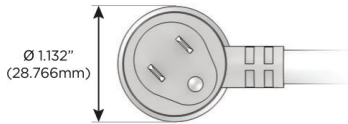

Plug:

Supplied with Low Profile Flat 45° Angle 120 VAC Plug

Optional Standard Straight 120 VAC Plug

Optional Straight 120 VAC Pass-through Plug

- CLEAN, COMPACT DESIGN
- STREAMLINED
- LOW PROFILE
- SIDE-EXITING CORDS
- PLUG & PLAY
- 6' AC CORD & PLUG (FLAT PLUG STANDARD)
- CUSTOMIZABLE CONFIGURATIONS AND FINISHES
- UL LISTED FOR MOUNTING IN FURNITURE
- 15A

M-POWER-4T

AC POWER & DATA CONNECTIVITY SOLUTION

M-POWER-4T-SAAV-BRAATP

Specs:

Modules/Ports:

- S** USB-C (25W High Speed Charging Port)
- A** Tamper Resistant AC Receptacle
- V** USB-C (45W High Speed Charging Port)