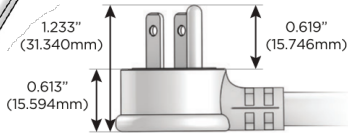

M-POWER-4T

AC POWER & DATA CONNECTIVITY SOLUTION

M-POWER-4T-SAAV-BRAATP

Specs:

Modules/Ports:

- S** USB-C (25W High Speed Charging Port)
- A** Tamper Resistant AC Receptacle
- V** USB-C (45W High Speed Charging Port)