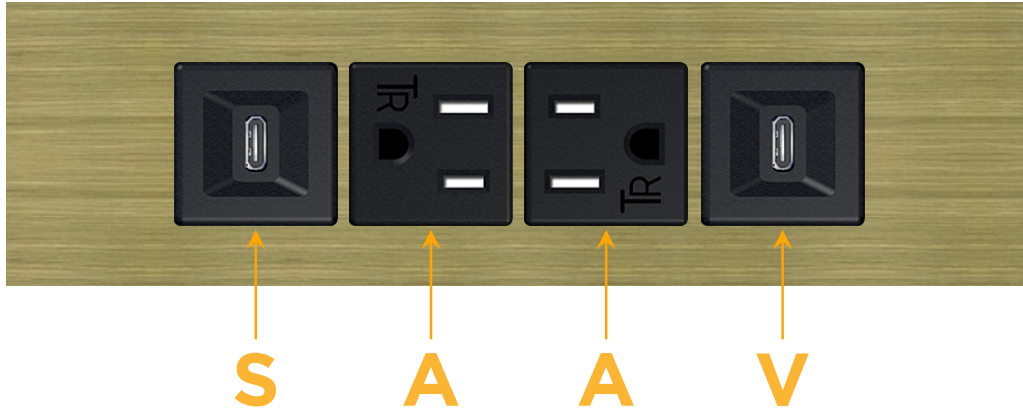

Trim Plate Finish: **BRASS ANTIQUED (ABS)**

Custom Finishes Available

M-POWER-4T-SAAV-BRAATP

Features:

Module/Port Options:

- A** Tamper Resistant AC Receptacle
- E** USB-A & USB-C (20W)
- M** Double USB-A (Fast Charging Ports - 18W)
- H** HDMI
- 6** CAT 6
- 12** RJ 12
- X** Switched AC
- Y** 3-Way Switch (Low Voltage)
- V** USB-C (45W High Speed Charging Port)
- S** USB-C (25W High Speed Charging Port)
- R** Switched AC (Rocker Switch)
- D** Dimmer Switch

Plug:

Supplied with Low Profile Flat 45° Angle 120 VAC Plug

Optional Standard Straight 120 VAC Plug

Optional Straight 120 VAC Pass-through Plug

- CLEAN, COMPACT DESIGN
- STREAMLINED
- LOW PROFILE
- SIDE-EXITING CORDS
- PLUG & PLAY
- 6' AC CORD & PLUG (FLAT PLUG STANDARD)
- CUSTOMIZABLE CONFIGURATIONS AND FINISHES
- UL LISTED FOR MOUNTING IN FURNITURE
- 15A

M-POWER-4T

AC POWER & DATA CONNECTIVITY SOLUTION

M-POWER-4T-SAAV-BRAATP

Specs:

Modules/Ports:

- S** USB-C (25W High Speed Charging Port)
- A** Tamper Resistant AC Receptacle
- V** USB-C (45W High Speed Charging Port)