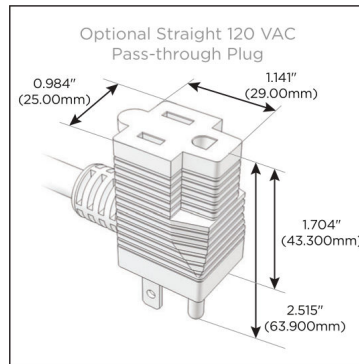

Plug:

Supplied with Low Profile Flat 45° Angle 120 VAC Plug

Optional Standard Straight 120 VAC Plug

Optional Straight 120 VAC Pass-through Plug

- CLEAN, COMPACT DESIGN
- STREAMLINED
- LOW PROFILE
- SIDE-EXITING CORDS
- PLUG & PLAY
- 6' AC CORD & PLUG (FLAT PLUG STANDARD)
- CUSTOMIZABLE CONFIGURATIONS AND FINISHES
- UL LISTED FOR MOUNTING IN FURNITURE
- 15A

M-POWER-4T

AC POWER & DATA CONNECTIVITY SOLUTION

M-POWER-4T-SAAV-BRAATP

Specs:

Modules/Ports:

- S** USB-C (25W High Speed Charging Port)
- A** Tamper Resistant AC Receptacle
- V** USB-C (45W High Speed Charging Port)