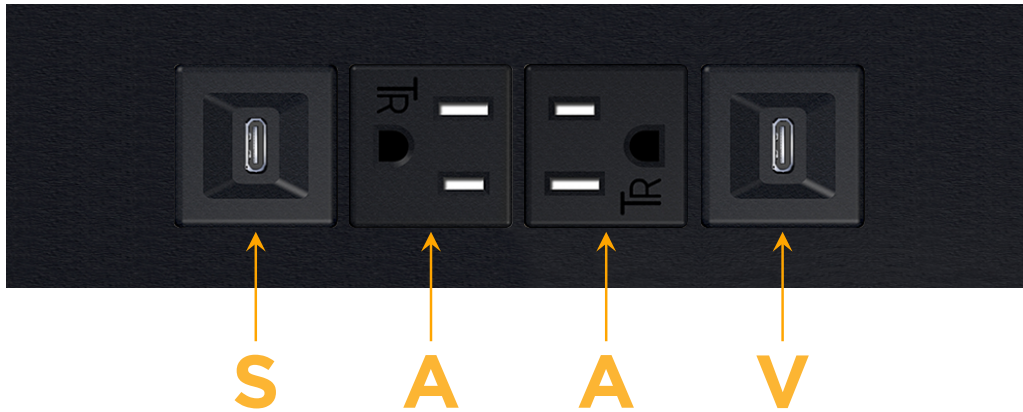

M-POWER-4T

AC POWER & DATA CONNECTIVITY SOLUTION

M-POWER-4T-SAAV-B2ATP

Distributed by

Mormax Company, Inc.

8 Westchester Plaza

Elmsford, NY 10523

914-699-0101

sales@mormax.com

mormax.com

Metro Light & Power's line of power & data solutions offers sophisticated design elements combined with greater ease of installation. Streamlined and low-profile, enhanced by side-exiting cords, our outlets advance the industry with their cutting edge look and feel. We believe flexibility is key, and we provide a variety of mounting options, including the ability to mount in limited spaces. Our outlets are available in many finishes and configurations, in addition to a custom color and finish capability for our clients.

Trim Plate Finish: **SATIN BLACK (ABS)**

Custom Finishes Available

M-POWER-4T-SAAV-B2ATP

Features:

Module/Port Options:

- **A** Tamper Resistant AC Receptacle
- **E** USB-A & USB-C (20W)
- **M** Double USB-A (Fast Charging Ports - 18W)
- **H** HDMI
- **6** CAT 6
- **12** RJ 12
- **X** Switched AC
- **Y** 3-Way Switch (Low Voltage)
- **V** USB-C (45W High Speed Charging Port)
- **S** USB-C (25W High Speed Charging Port)
- **R** Switched AC (Rocker Switch)
- **D** Dimmer Switch

Plug:

Supplied with Low Profile Flat 45° Angle 120 VAC Plug

Optional Standard Straight 120 VAC Plug

Optional Straight 120 VAC Pass-through Plug

- CLEAN, COMPACT DESIGN
- STREAMLINED
- LOW PROFILE
- SIDE-EXITING CORDS
- PLUG & PLAY
- 6' AC CORD & PLUG (FLAT PLUG STANDARD)
- CUSTOMIZABLE CONFIGURATIONS AND FINISHES
- UL LISTED FOR MOUNTING IN FURNITURE
- 15A