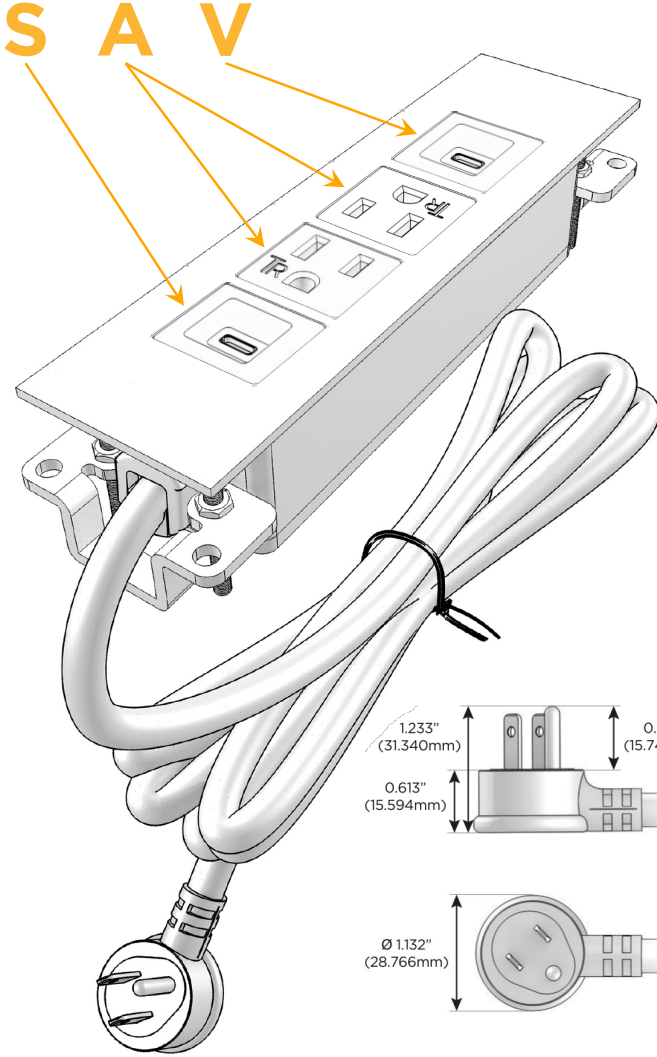

### Module/Port Options:

- A** Tamper Resistant AC Receptacle
- E** USB-A & USB-C (20W)
- M** Double USB-A (Fast Charging Ports - 18W)
- H** HDMI
- 6** CAT 6
- 12** RJ 12
- X** Switched AC
- Y** 3-Way Switch (Low Voltage)
- V** USB-C (45W High Speed Charging Port)
- S** USB-C (25W High Speed Charging Port)
- R** Switched AC (Rocker Switch)
- D** Dimmer Switch

### Plug:

Supplied with Low Profile Flat 45° Angle 120 VAC Plug

Optional Standard Straight 120 VAC Plug

Optional Straight 120 VAC Pass-through Plug

- CLEAN, COMPACT DESIGN
- STREAMLINED
- LOW PROFILE
- SIDE-EXITING CORDS
- PLUG & PLAY
- 6' AC CORD & PLUG (FLAT PLUG STANDARD)
- CUSTOMIZABLE CONFIGURATIONS AND FINISHES
- UL LISTED FOR MOUNTING IN FURNITURE
- 15A

## AC POWER & DATA CONNECTIVITY SOLUTION

M-POWER-4T-SAAV-B2ATP

Specs:

### Modules/Ports:

- S** USB-C (25W High Speed Charging Port)
- A** Tamper Resistant AC Receptacle
- V** USB-C (45W High Speed Charging Port)

Distributed by

Mormax Company, Inc.

8 Westchester Plaza

Elmsford, NY 10523