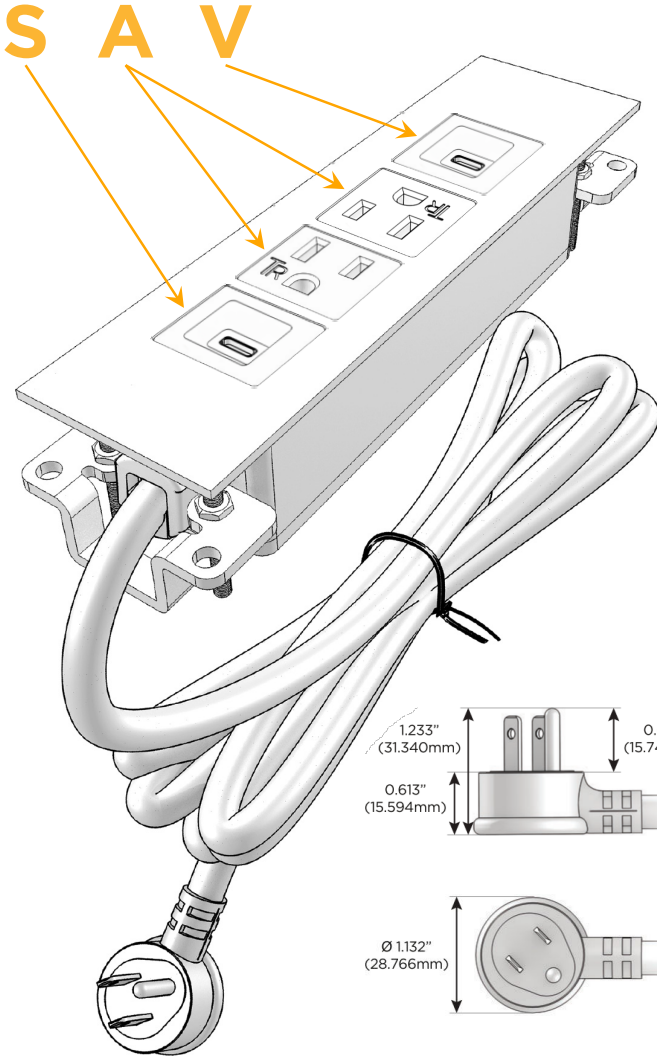

**Plug:**

Supplied with Low Profile Flat 45° Angle 120 VAC Plug

Optional Standard Straight 120 VAC Plug

Optional Straight 120 VAC Pass-through Plug

- CLEAN, COMPACT DESIGN
- STREAMLINED
- LOW PROFILE
- SIDE-EXITING CORDS
- PLUG & PLAY
- 6' AC CORD & PLUG (FLAT PLUG STANDARD)
- CUSTOMIZABLE CONFIGURATIONS AND FINISHES
- UL LISTED FOR MOUNTING IN FURNITURE
- 15A

### Modules/Ports:

- S** USB-C (25W High Speed Charging Port)
- A** Tamper Resistant AC Receptacle
- V** USB-C (45W High Speed Charging Port)

Distributed by

Mormax Company, Inc.

8 Westchester Plaza

Elmsford, NY 10523