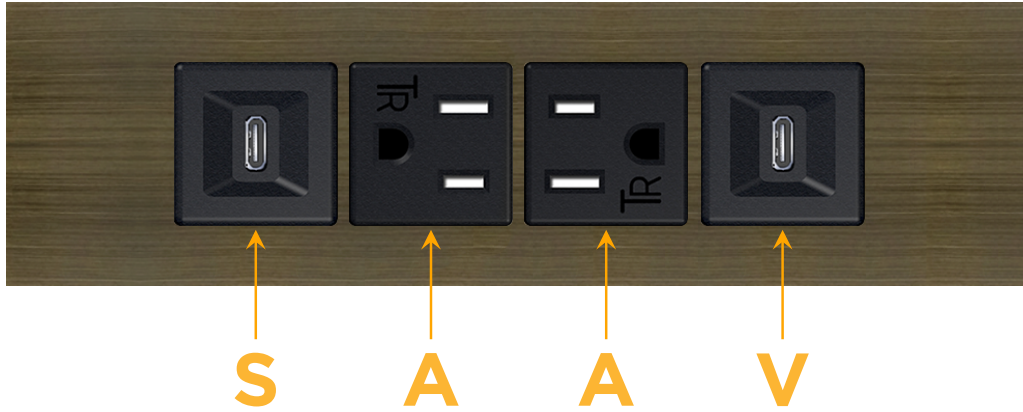

Trim Plate Finish: **SPECIAL ANTIQUE BRONZE (ABS)**

Custom Finishes Available

M-POWER-4T-SAAV-APATP

Features:

**Module/Port Options:**

- A** Tamper Resistant AC Receptacle
- E** USB-A & USB-C (20W)
- M** Double USB-A (Fast Charging Ports - 18W)
- H** HDMI
- 6** CAT 6
- 12** RJ 12
- X** Switched AC
- Y** 3-Way Switch (Low Voltage)
- V** USB-C (45W High Speed Charging Port)
- S** USB-C (25W High Speed Charging Port)
- R** Switched AC (Rocker Switch)
- D** Dimmer Switch

**Plug:**

Supplied with Low Profile Flat 45° Angle 120 VAC Plug

Optional Standard Straight 120 VAC Plug

Optional Straight 120 VAC Pass-through Plug

- CLEAN, COMPACT DESIGN
- STREAMLINED
- LOW PROFILE
- SIDE-EXITING CORDS
- PLUG & PLAY
- 6' AC CORD & PLUG (FLAT PLUG STANDARD)
- CUSTOMIZABLE CONFIGURATIONS AND FINISHES
- UL LISTED FOR MOUNTING IN FURNITURE
- 15A

### Modules/Ports:

- S** USB-C (25W High Speed Charging Port)
- A** Tamper Resistant AC Receptacle
- V** USB-C (45W High Speed Charging Port)

Distributed by

Mormax Company, Inc.

8 Westchester Plaza

Elmsford, NY 10523