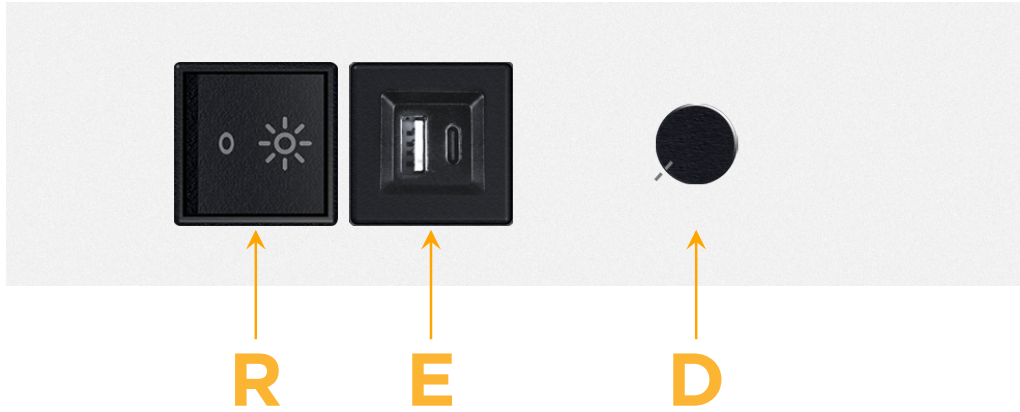

Trim Plate Finish: **WHITE (STEEL)**

Custom Finishes Available

M-POWER-4T-RED-WTP

Features:

### Module/Port Options:

- A** Tamper Resistant AC Receptacle
- E** USB-A & USB-C (20W)
- M** Double USB-A (Fast Charging Ports - 18W)
- H** HDMI
- 6** CAT 6
- 12** RJ 12
- X** Switched AC
- Y** 3-Way Switch (Low Voltage)
- V** USB-C (45W High Speed Charging Port)
- S** USB-C (25W High Speed Charging Port)
- R** Switched AC (Rocker Switch)
- D** Dimmer Switch